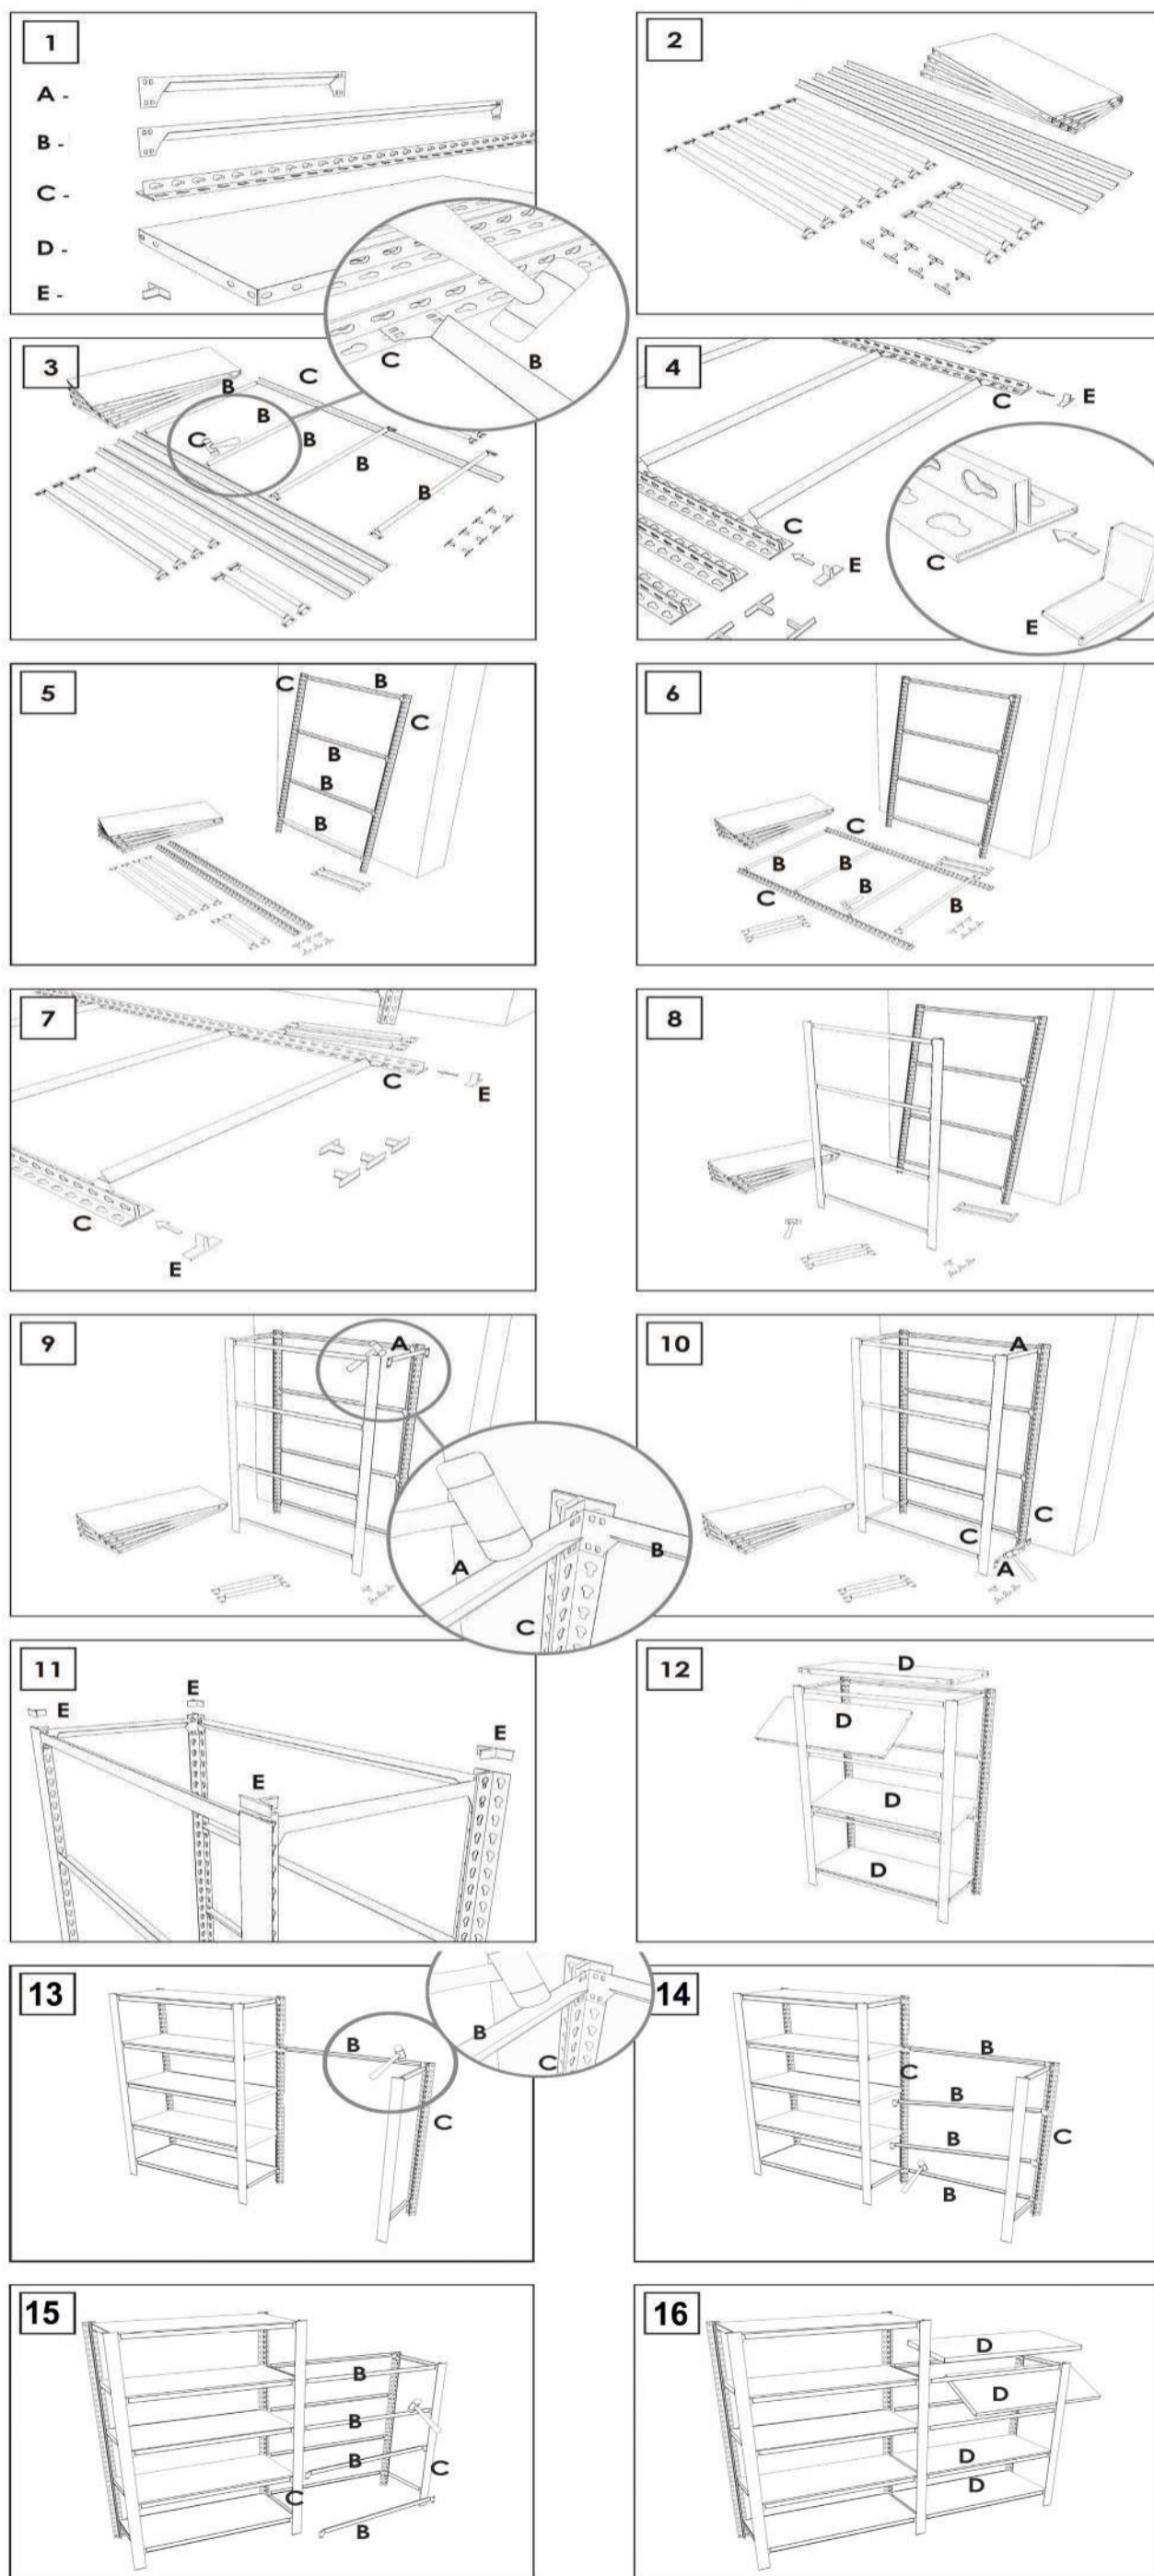

standard mounting

www.simonrack.com • www.simonrack.com • www.simonrack.com • www.simonrack.com • www.simonrack.com • www.simonrack.com

SIMONCLASSIC

SIMONCLICK

SIMONOFFICE

SIMONTALLER

BANCOS DE TRABAJO WORK BENCHES

SIMONHOME

TAQUILLAS LOCKER

SIMONTITÁN

SIMONINOX

SIMONPALET

SIMONLEVER

ALTILOS Y PASILLOS ELEVADOS PLATFORMS AND MEZZANINES