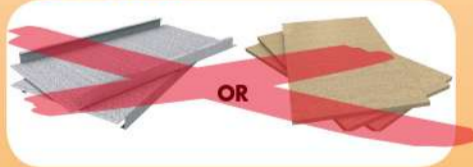

SIMONFORTE ST 1809-4

200 x 180 x 90 cm
78.7" x 70.9" x 35.4"

NOT INCLUDED:

- 4 x 200 cm (78.7")
- 4 x 90 cm (35.4")
- 8 x 180 cm (70.9")
- 8 x 90 cm (35.4")

STANDARD MOUNTING

On-line instructions: www.simonrack.com/instructions LOGIN: 196003