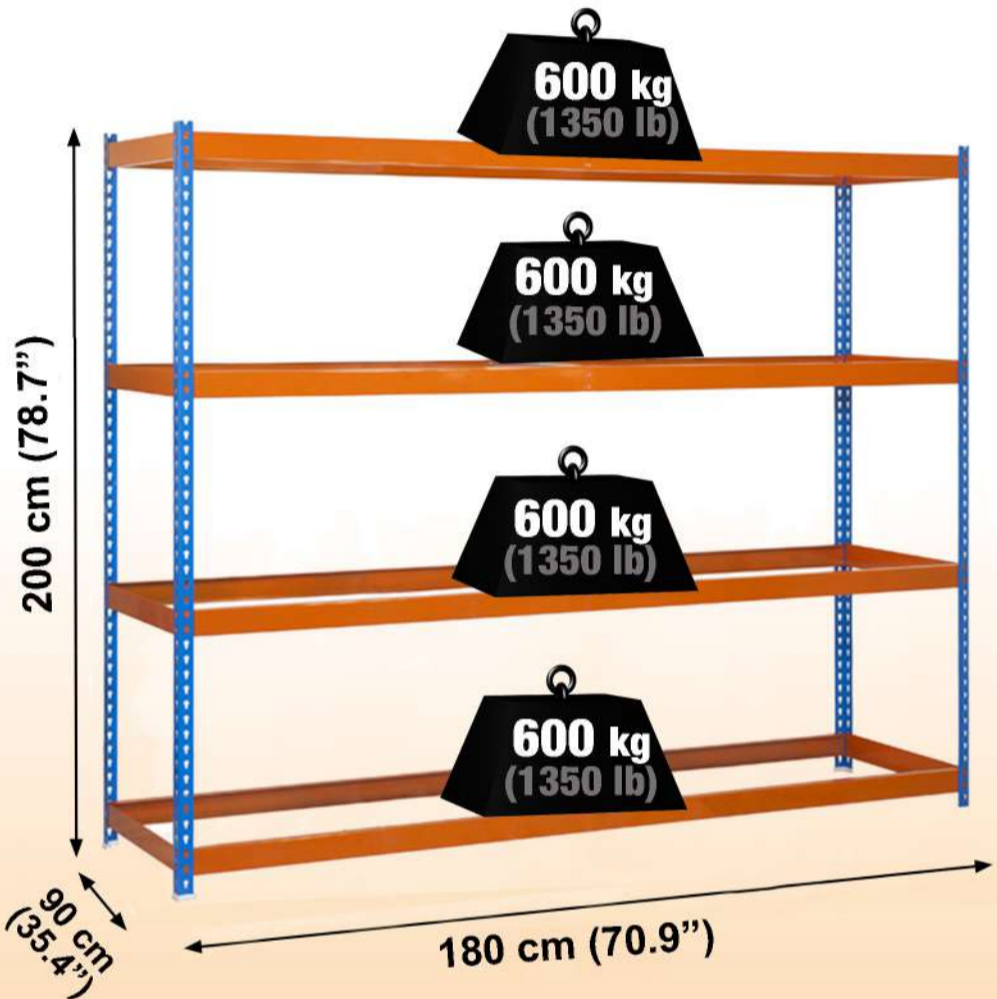

SIMONFORTE ST 1809-4

200 x 180 x 90 cm
78.7" x 70.9" x 35.4"

NOT INCLUDED:

- 4 x 200 cm (78.7")
- 4 x 90 cm (35.4")
- 8 x 180 cm (70.9")
- 8 x 90 cm (35.4")

STANDARD MOUNTING

On-line instructions: www.simonrack.com/instructions LOGIN: 196003