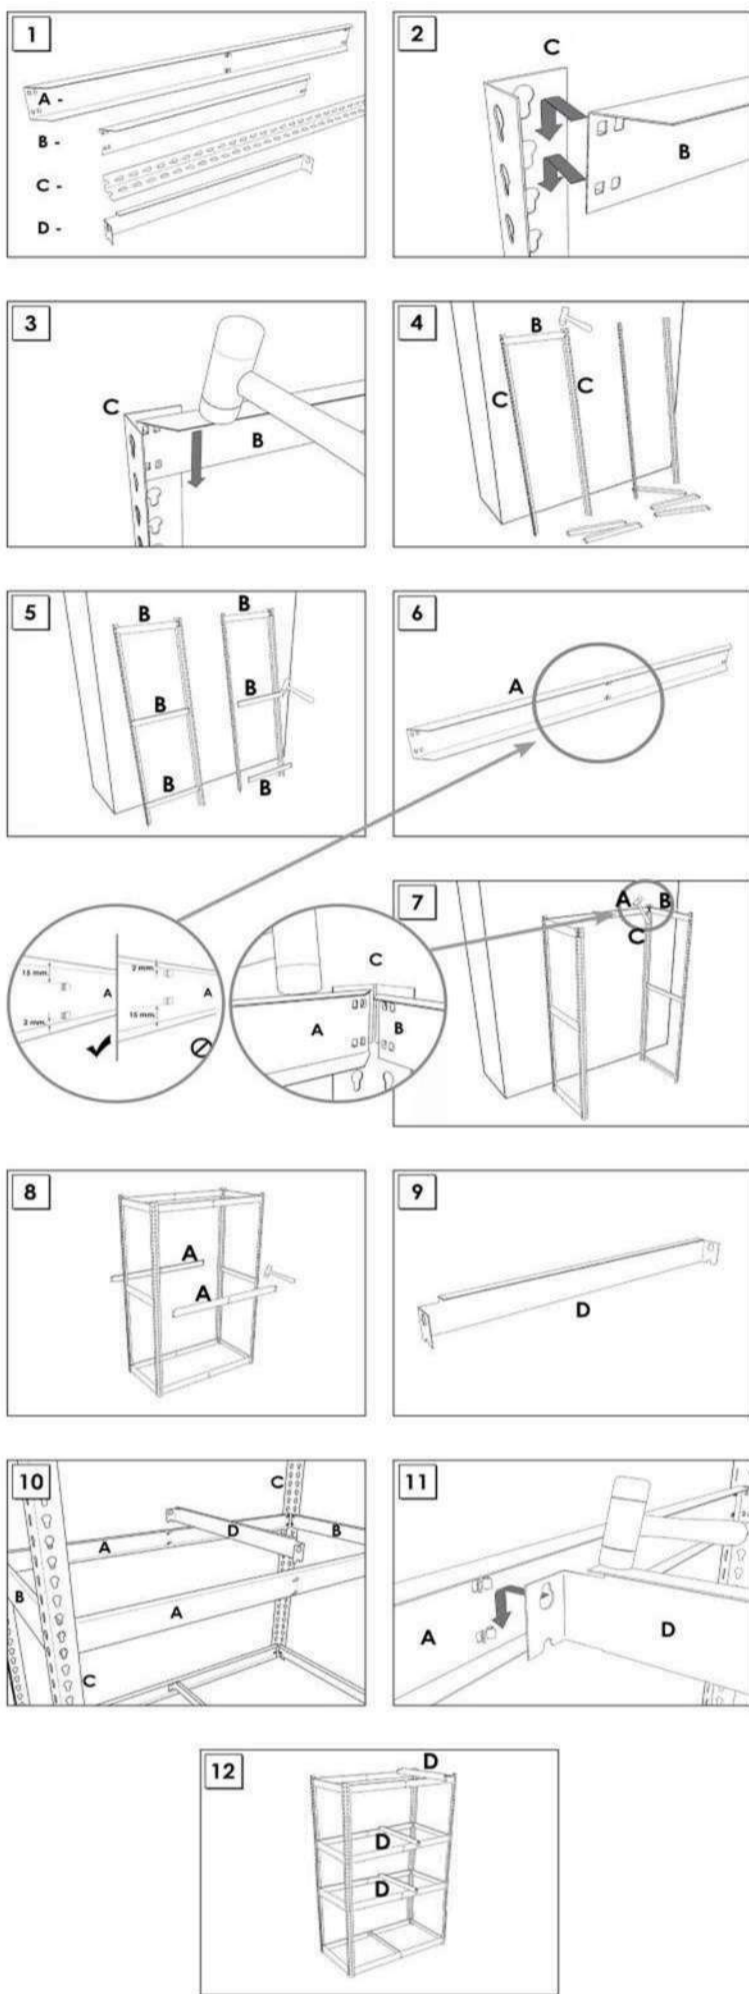

SIMONFORTE ST 1809-4

200 x 180 x 90 cm
78.7" x 70.9" x 35.4"

NOT INCLUDED:

- 4 x 200 cm (78.7")
- 4 x 90 cm (35.4")
- 8 x 180 cm (70.9")
- 8 x 90 cm (35.4")

STANDARD MOUNTING

On-line instructions: www.simonrack.com/instructions LOGIN: 196003