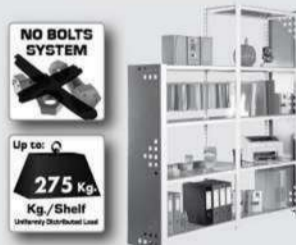

STANDARD MOUNTING

On-line instructions: www.simonrack.com/instructions LOGIN: 196003

www.simonrack.com • www.simonrack.com • www.simonrack.com • www.simonrack.com

SIMONCLASSIC

SIMONCLICK

OFFCLICK

SIMONFORTE

SIMONCROMO

SIMONINOX

SIMONTITÁN

SIMONPALET

SIMONLEVER