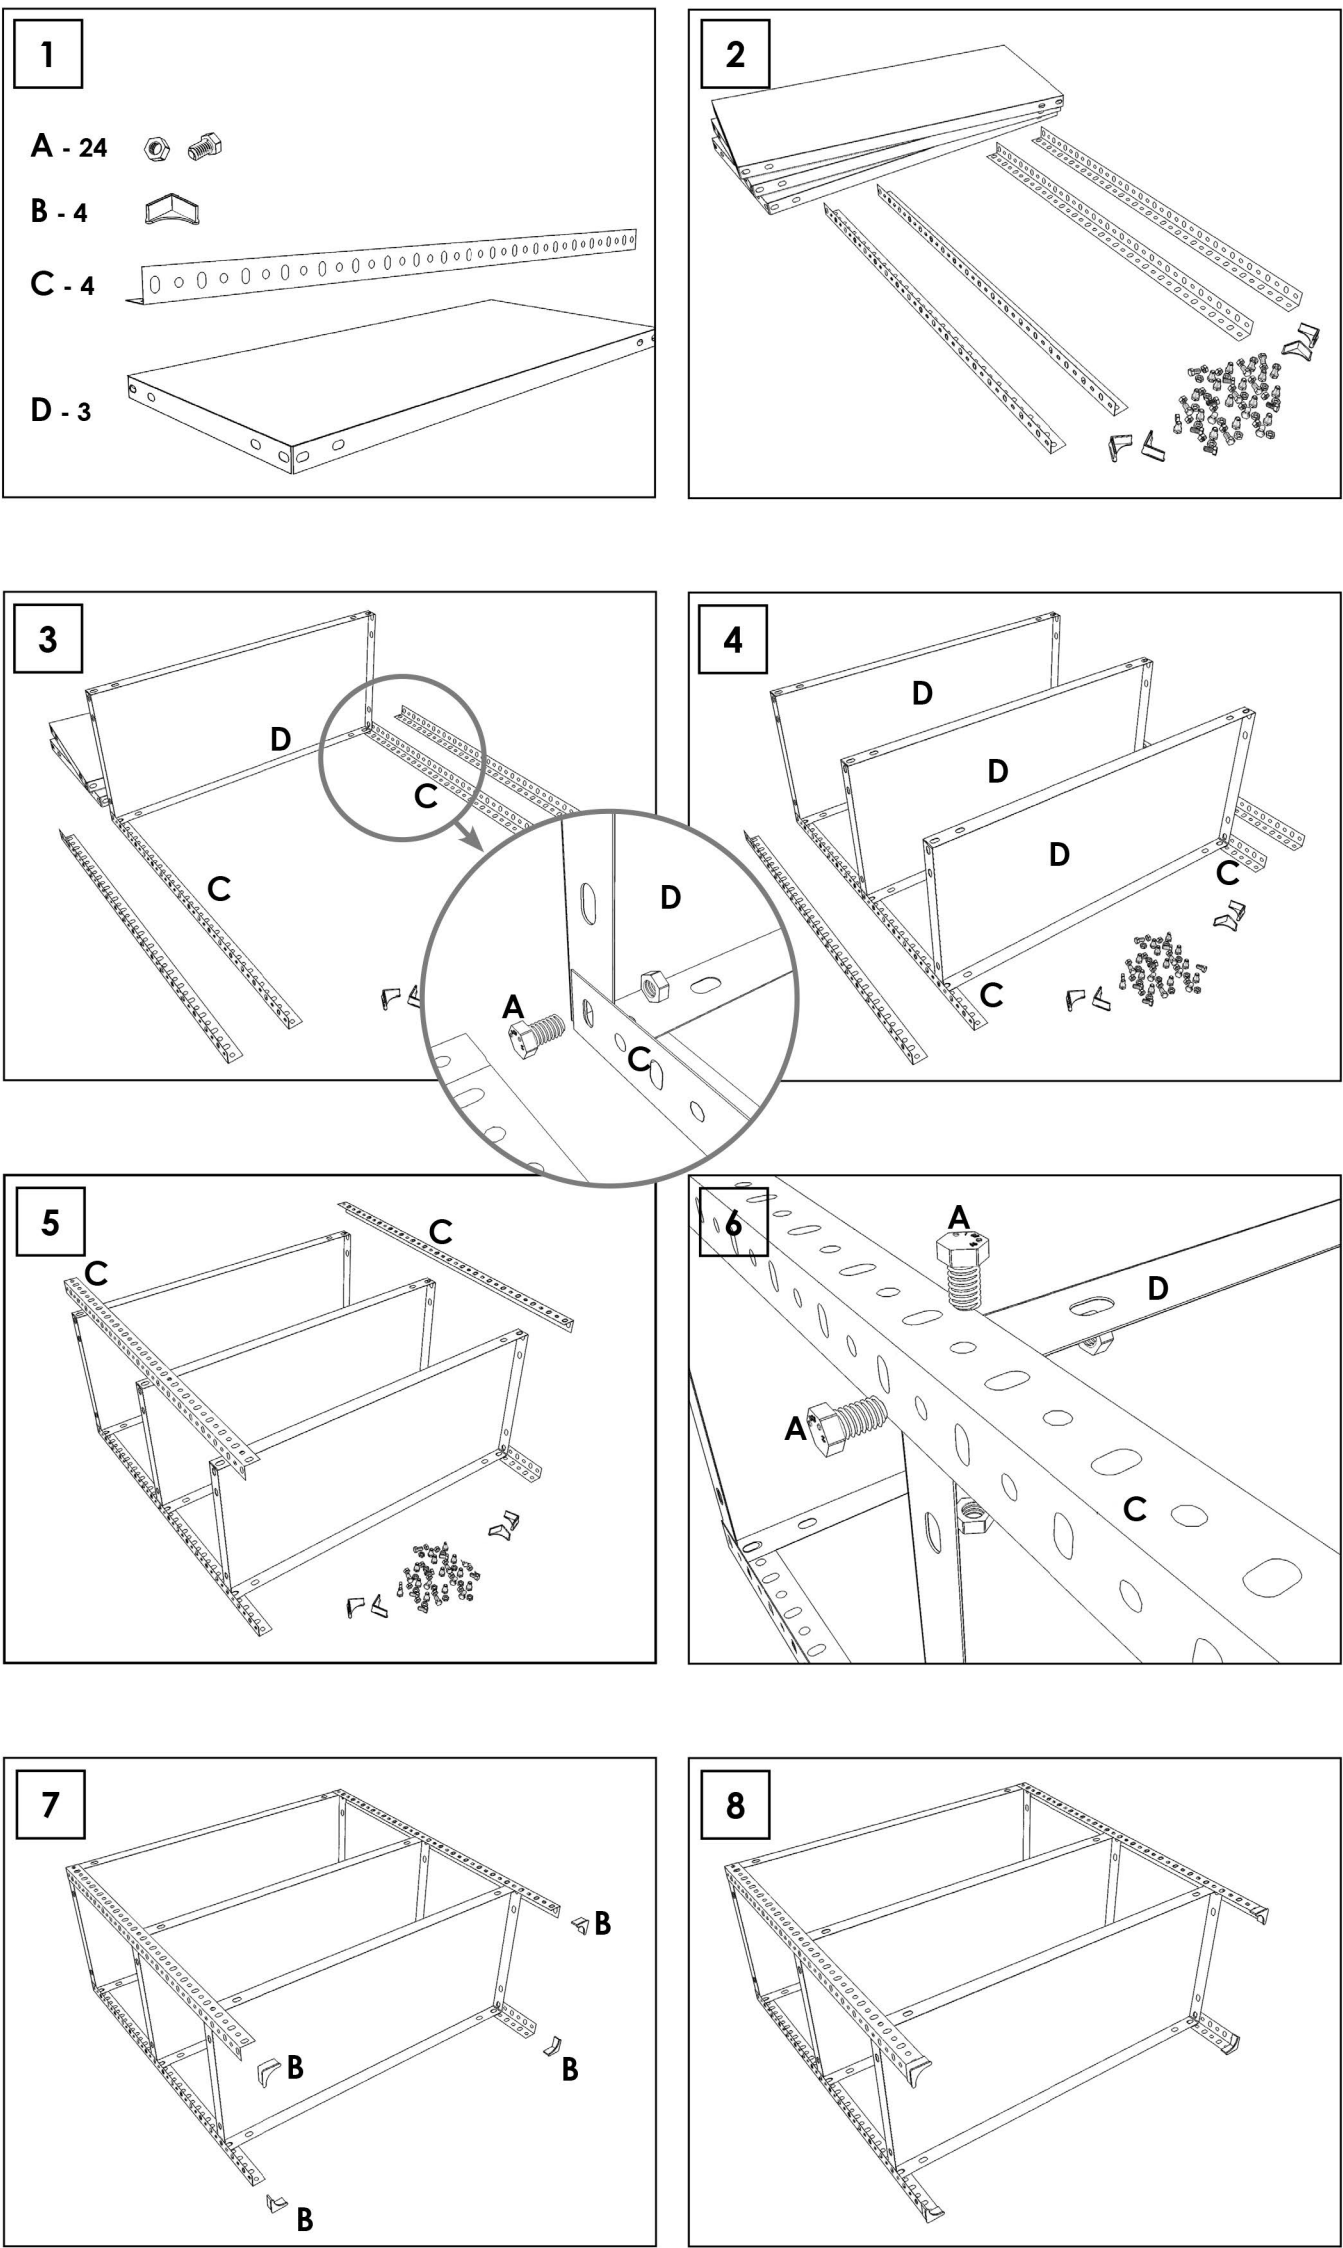

SIMONCLASSIC

BOLTS SYSTEM

Up to: **150 Kg**
Kg./Shelf
Uniformly Distributed Load

SIMONCLICK

NO BOLTS SYSTEM

Up to: **275 Kg**
Kg./Shelf
Uniformly Distributed Load

OFFCLICK

NO BOLTS SYSTEM

Up to: **275 Kg**
Kg./Shelf
Uniformly Distributed Load

SIMONFORTE

NO BOLTS SYSTEM

Up to: **700 Kg**
Kg./Shelf
Uniformly Distributed Load

Up to: **600 Kg**
Kg./Shelf
Uniformly Distributed Load

SIMONCROMO

NO BOLTS SYSTEM

Up to: **65 Kg**
Kg./Shelf
Uniformly Distributed Load

SIMONINOX

NO BOLTS SYSTEM

SIMONTITAN

NO BOLTS SYSTEM

Up to: **1200 Kg**
Kg./Shelf
Uniformly Distributed Load

SIMONLEVER

SIMONPALET

Up to: **4500 Kg**
Kg./Shelf
Uniformly Distributed Load