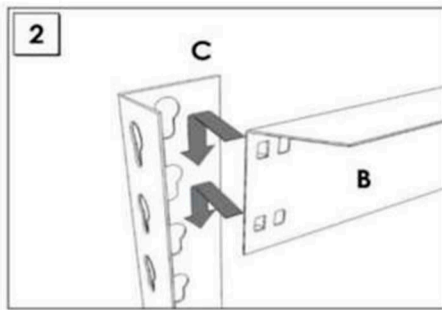

Simon
Rack
SINCE 1964 - MANUFACTURER

www.instructionsrack.com

www.simonrack.com