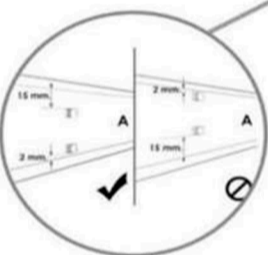

www.instructionsrack.com

www.simonrack.com