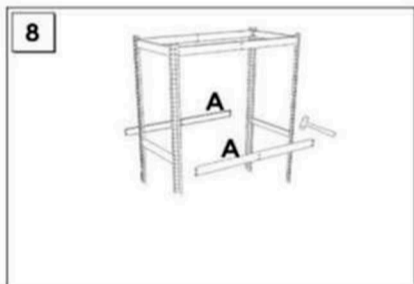

Simon
Rack
SINCE 1964 - MANUFACTURER

www.instructionsrack.com

www.simonrack.com