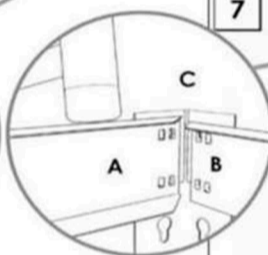

www.instructionsrack.com

www.simonrack.com