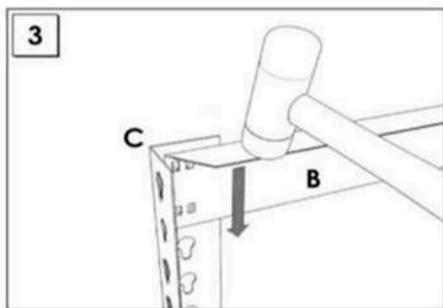

Simon
Rack
SINCE 1964 - MANUFACTURER

www.instructionsrack.com

www.simonrack.com