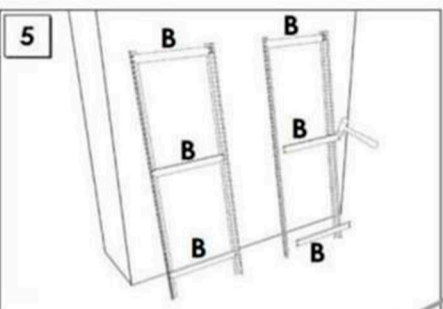

Simon
Rack
SINCE 1964 - MANUFACTURER

www.instructionsrack.com

www.simonrack.com