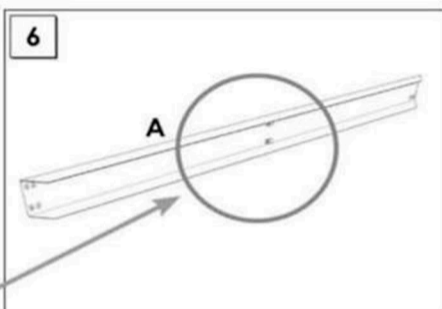

Simon
Rack
SINCE 1964 - MANUFACTURER

www.instructionsrack.com

www.simonrack.com