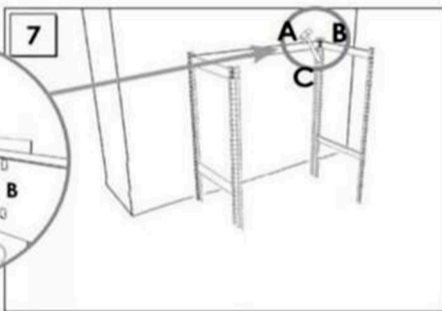

Simon
Rack
SINCE 1964 - MANUFACTURER

www.instructionsrack.com

www.simonrack.com