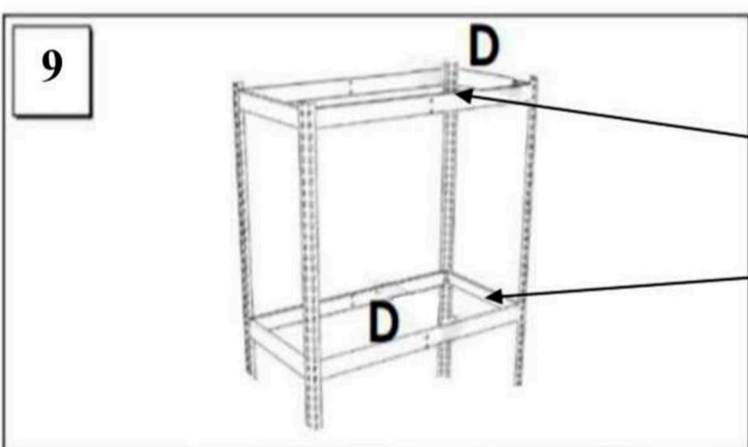

Simon
Rack
SINCE 1964 - MANUFACTURER

www.instructionsrack.com

www.simonrack.com