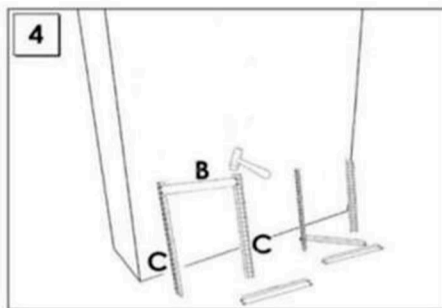

Simon
Rack
SINCE 1964 - MANUFACTURER

www.instructionsrack.com

www.simonrack.com