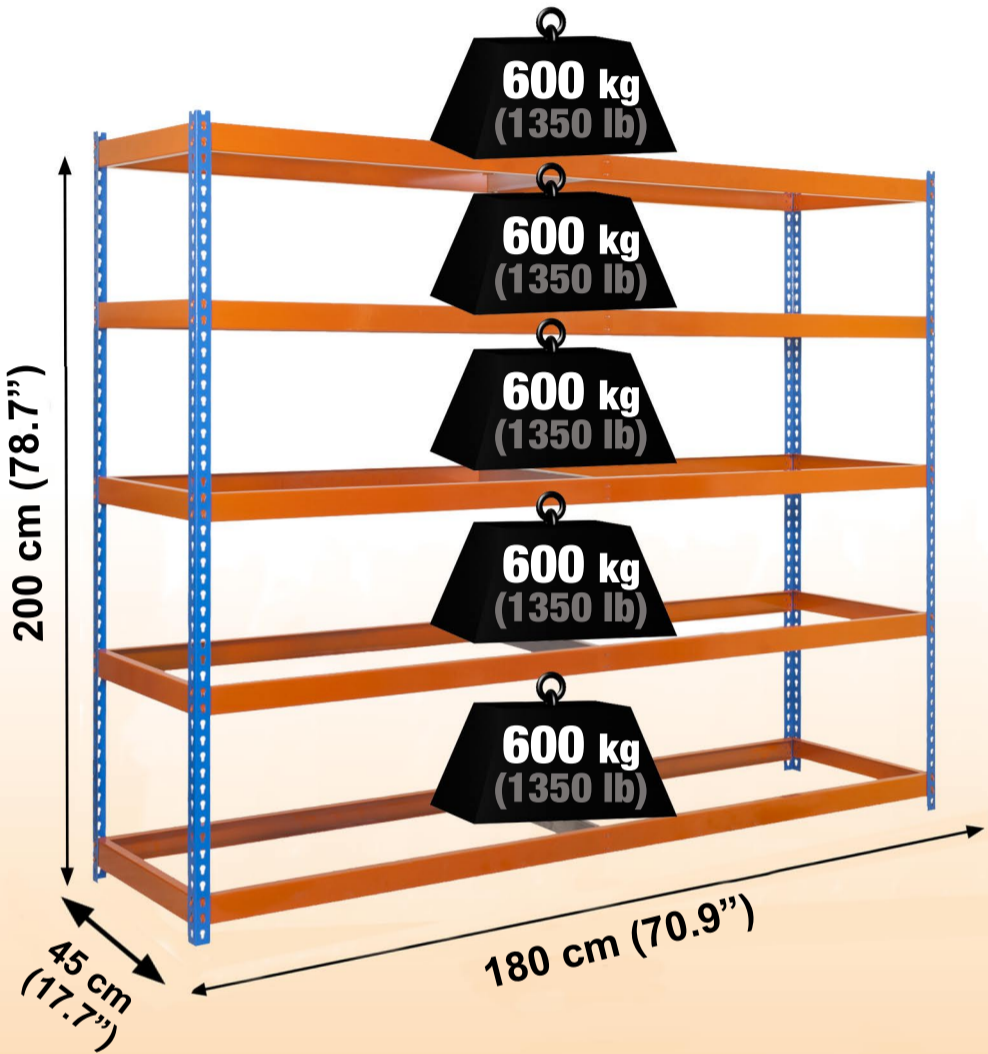

SIMONFORTE ST 1804-5

200 x 180 x 45 cm
78.7" x 70.9" x 17.7"

NOT INCLUDED:

4 x 200 cm (78.7")

5 x 45 cm (17.7")

10 x 180 cm (70.9")

10 x 45 cm (17.7")

STANDARD MOUNTING