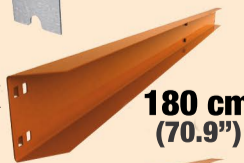

SIMONFORTE ST 1804-5

200 x 180 x 45 cm
78.7" x 70.9" x 17.7"

NOT INCLUDED:

4 x 200 cm (78.7")

5 x 45 cm (17.7")

10 x 180 cm (70.9")

10 x 45 cm (17.7")

STANDARD MOUNTING