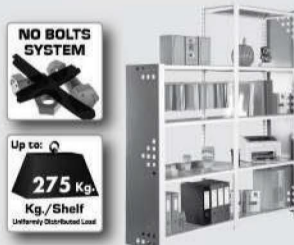

STANDARD MOUNTING

On-line instructions: www.simonrack.com/instructions LOGIN: 196003

www.simonrack.com • www.simonrack.com • www.simonrack.com • www.simonrack.com

SIMONCLASSIC

SIMONCLICK

OFFIClick

SIMONFORTE

SIMONCROMO

SIMONINOX

SIMONTITÁN

SIMONPALET

SIMONLEVER