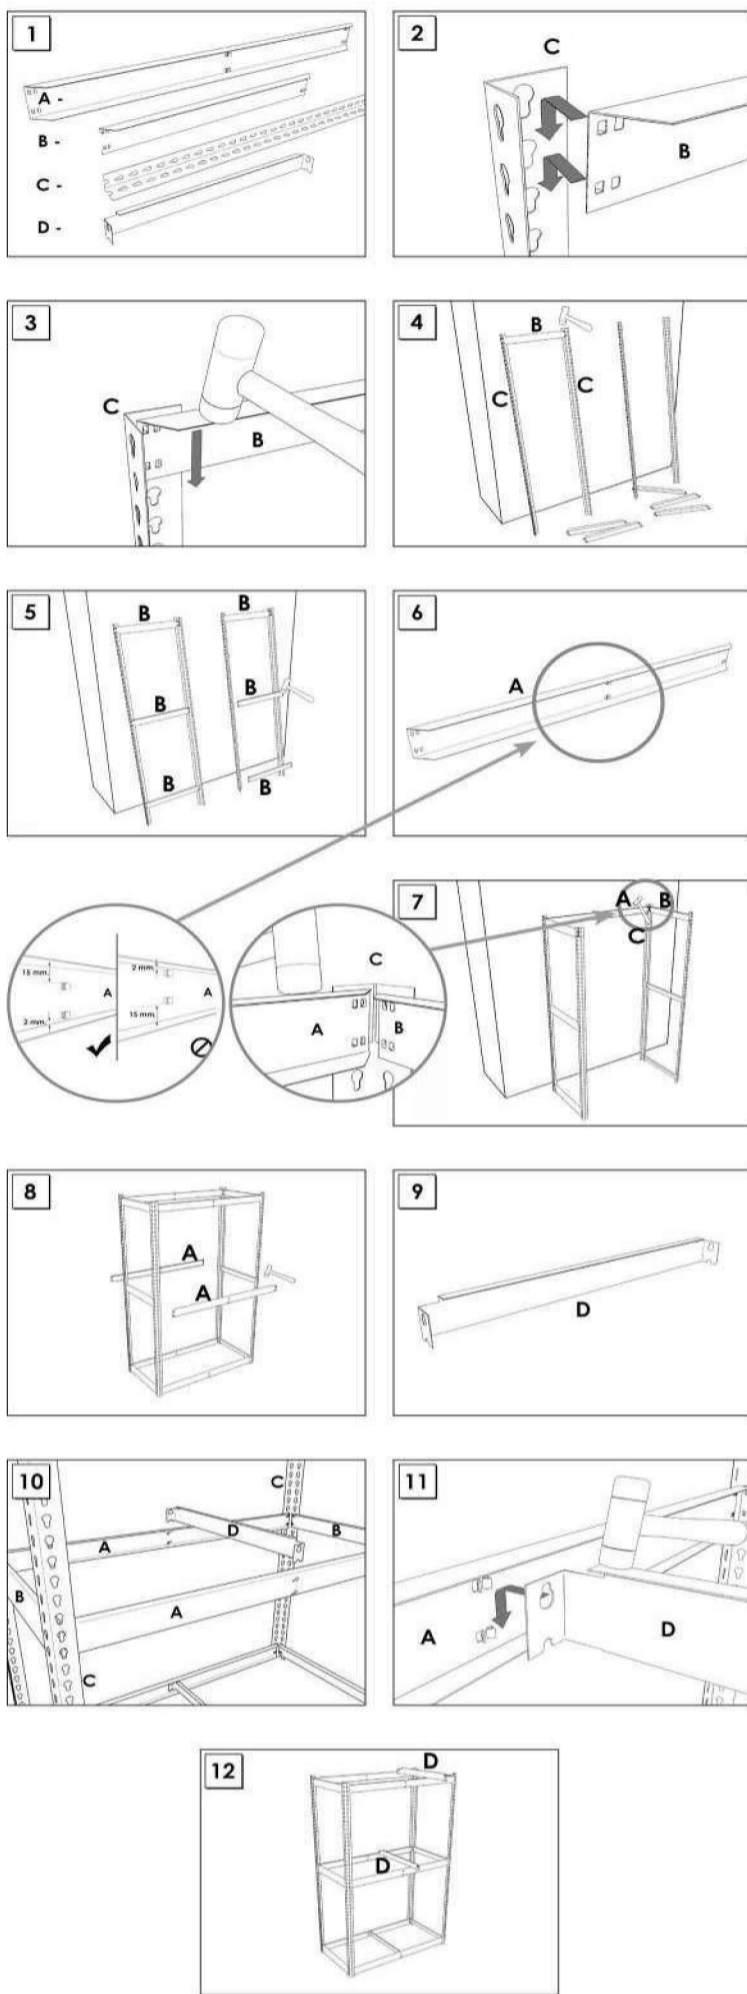

SIMONFORTE ST 1804-5

200 x 180 x 45 cm
78.7" x 70.9" x 17.7"

NOT INCLUDED:

4 x 200 cm (78.7")

5 x 45 cm (17.7")

10 x 180 cm (70.9")

10 x 45 cm (17.7")

STANDARD MOUNTING