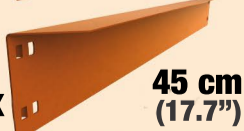

SIMONFORTE ST 1804-5

200 x 180 x 45 cm
78.7" x 70.9" x 17.7"

NOT INCLUDED:

4 x 200 cm (78.7")

5 x 45 cm (17.7")

10 x 180 cm (70.9")

10 x 45 cm (17.7")

STANDARD MOUNTING