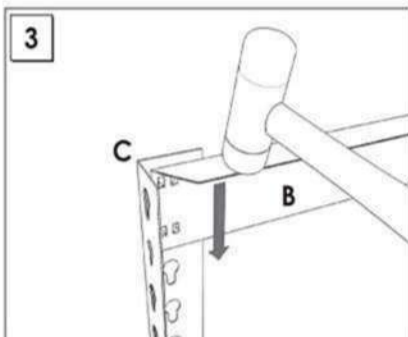

ECOFORTE ST 1206-5

200 x 120 x 60 cm
78.7" x 47.2" x 23.6"

NOT INCLUDED:

EPOXY POLIESTER

9 min.

On-line instructions: www.simonrack.com/instructions LOGIN: 196004

www.simonrack.com • www.simonrack.com • www.simonrack.com • www.simonrack.com