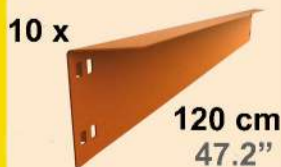

ECOFORTE ST 1206-5

200 x 120 x 60 cm
78.7" x 47.2" x 23.6"

NOT INCLUDED:

EPOXY POLIESTER

9 min.

On-line instructions: www.simonrack.com/instructions LOGIN: 196004

www.simonrack.com • www.simonrack.com • www.simonrack.com • www.simonrack.com