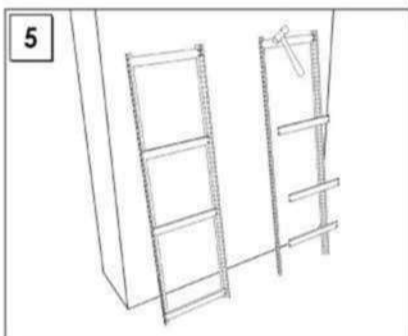

ECOFORTE ST 1206-5

200 x 120 x 60 cm
78.7" x 47.2" x 23.6"

NOT INCLUDED:

EPOXY POLIESTER

9 min.

On-line instructions: www.simonrack.com/instructions LOGIN: 196004

www.simonrack.com • www.simonrack.com • www.simonrack.com • www.simonrack.com