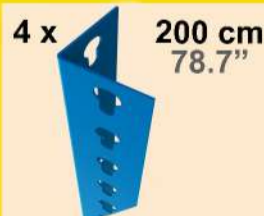

ECOFORTE ST 1206-5

200 x 120 x 60 cm
78.7" x 47.2" x 23.6"

NOT INCLUDED:

EPOXY POLIESTER

9 min.

On-line instructions: www.simonrack.com/instructions LOGIN: 196004

www.simonrack.com • www.simonrack.com • www.simonrack.com • www.simonrack.com