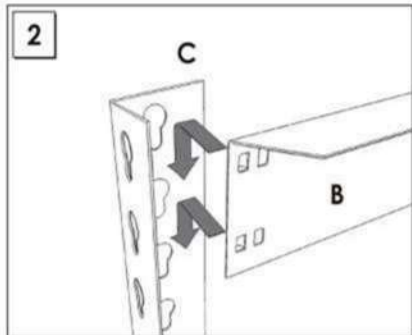

ECOFORTE ST 1206-5

200 x 120 x 60 cm
78.7" x 47.2" x 23.6"

NOT INCLUDED:

EPOXY POLIESTER

9 min.

On-line instructions: www.simonrack.com/instructions LOGIN: 196004

www.simonrack.com • www.simonrack.com • www.simonrack.com • www.simonrack.com