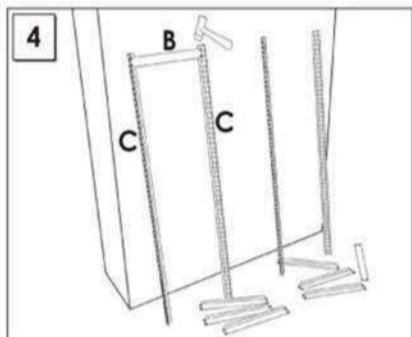

ECOFORTE ST 1206-5

200 x 120 x 60 cm
78.7" x 47.2" x 23.6"

NOT INCLUDED:

EPOXY POLIESTER

9 min.

On-line instructions: www.simonrack.com/instructions LOGIN: 196004

www.simonrack.com • www.simonrack.com • www.simonrack.com • www.simonrack.com