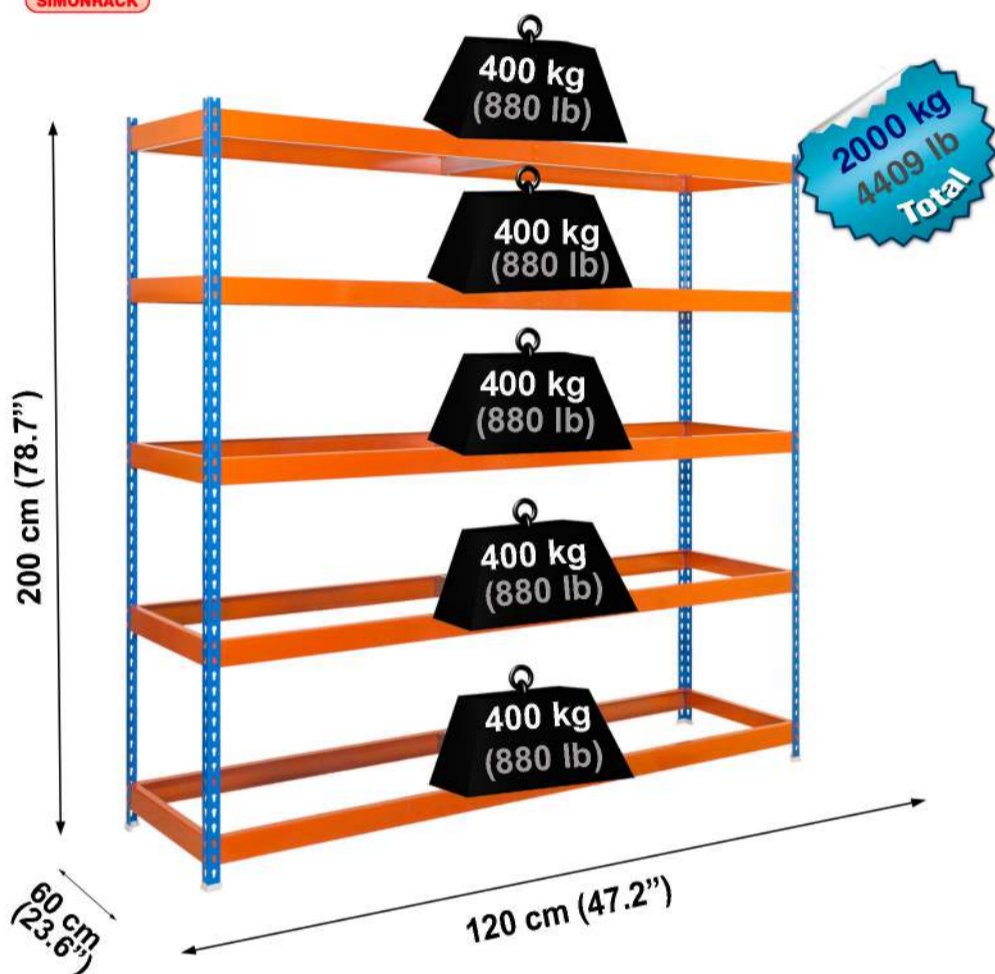

ECOFORTE ST 1206-5

200 x 120 x 60 cm
78.7" x 47.2" x 23.6"

NOT INCLUDED:

EPOXY POLIESTER

9 min.

On-line instructions: www.simonrack.com/instructions LOGIN: 196004

www.simonrack.com • www.simonrack.com • www.simonrack.com • www.simonrack.com