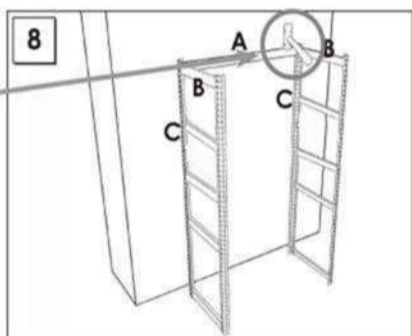

ECOFORTE ST 1206-5

200 x 120 x 60 cm
78.7" x 47.2" x 23.6"

NOT INCLUDED:

EPOXY POLIESTER

9 min.

On-line instructions: www.simonrack.com/instructions LOGIN: 196004

www.simonrack.com • www.simonrack.com • www.simonrack.com • www.simonrack.com