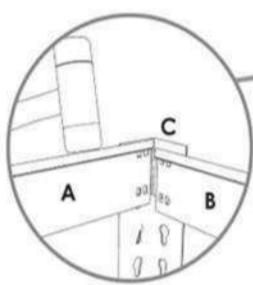

ECOFORTE ST 1206-5

200 x 120 x 60 cm
78.7" x 47.2" x 23.6"

NOT INCLUDED:

EPOXY POLIESTER

9 min.

On-line instructions: www.simonrack.com/instructions LOGIN: 196004

www.simonrack.com • www.simonrack.com • www.simonrack.com • www.simonrack.com