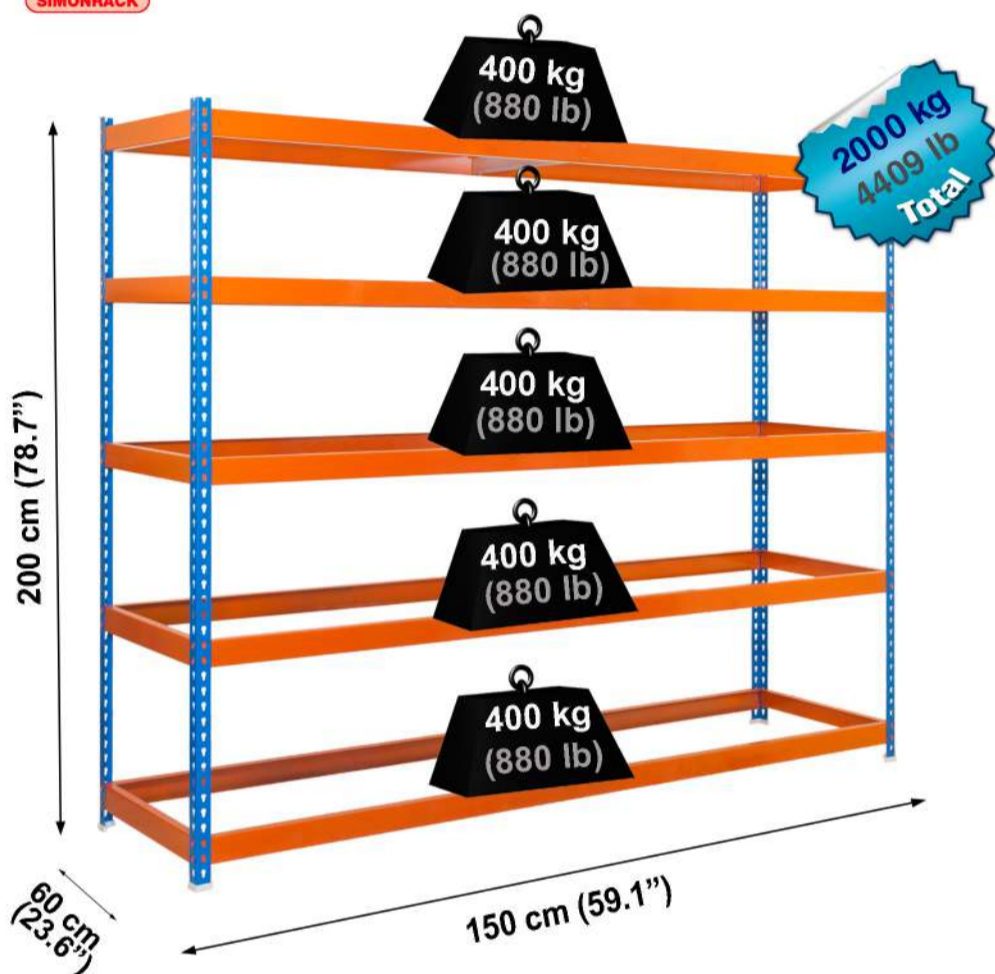

ECOFORTE ST 1506-5

200 x 150 x 60 cm
78.7" x 59.1" x 23.6"

NOT INCLUDED:

EPOXY POLIESTER

9 min.

STANDARD MOUNTING

On-line instructions: www.simonrack.com/instructions LOGIN: 196004

www.simonrack.com • www.simonrack.com • www.simonrack.com • www.simonrack.com