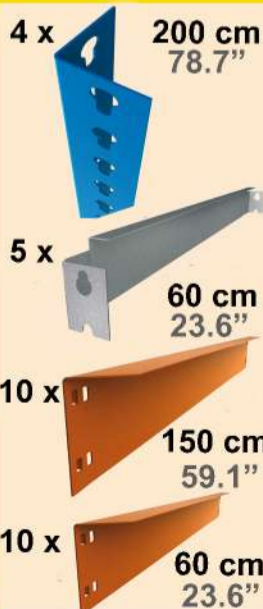

ECOFORTE ST 1506-5

200 x 150 x 60 cm
78.7" x 59.1" x 23.6"

NOT INCLUDED:

EPOXY POLIESTER

9 min.

STANDARD MOUNTING

On-line instructions: www.simonrack.com/instructions LOGIN: 196004

www.simonrack.com • www.simonrack.com • www.simonrack.com • www.simonrack.com