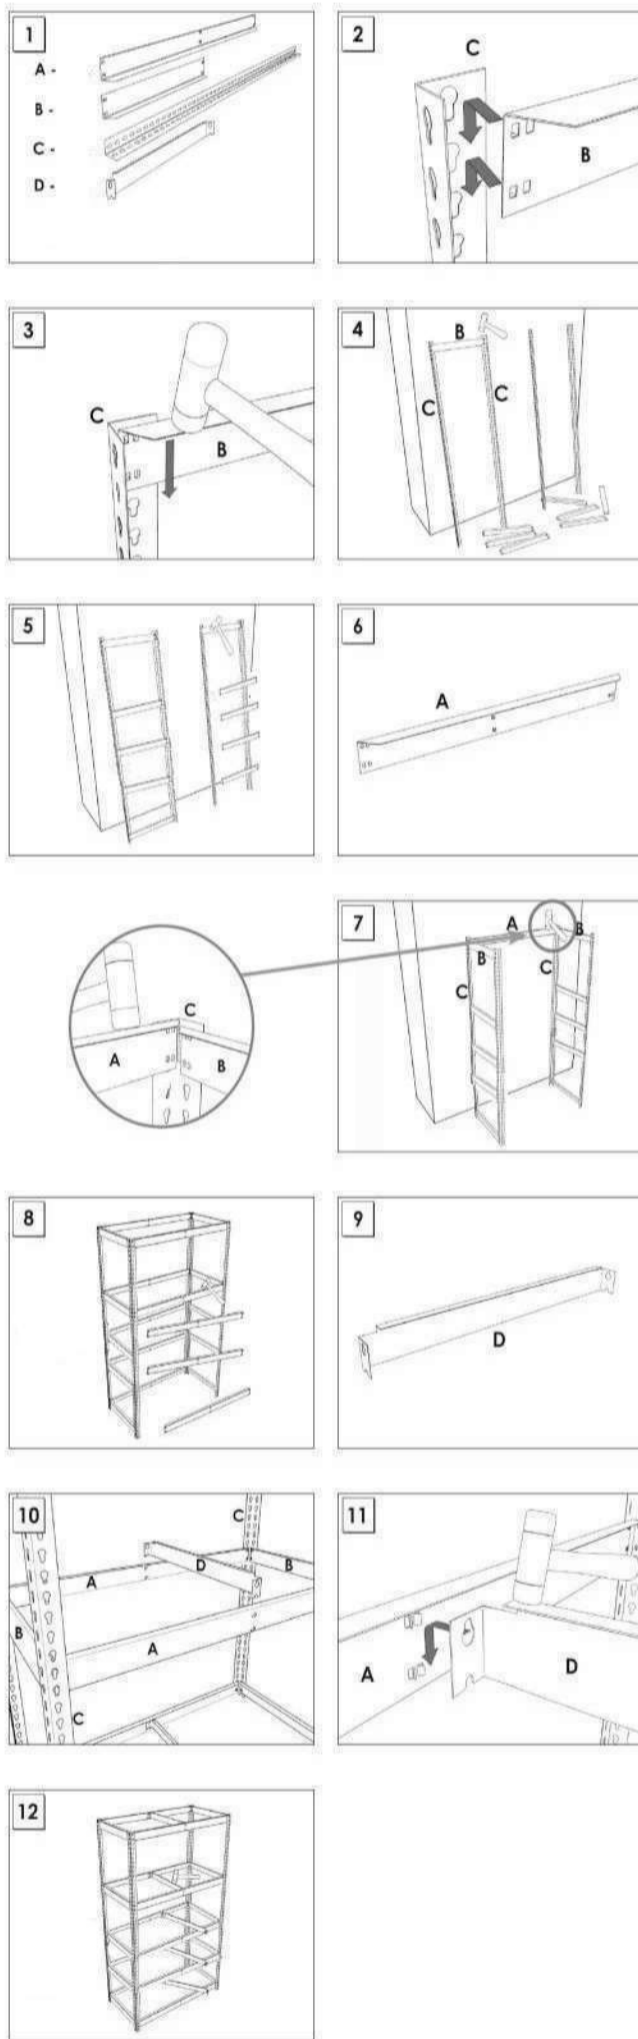

ECOFORTE ST 1506-5

200 x 150 x 60 cm
78.7" x 59.1" x 23.6"

NOT INCLUDED:

EPOXY POLIESTER

9 min.

STANDARD MOUNTING

On-line instructions: www.simonrack.com/instructions LOGIN: 196004

www.simonrack.com • www.simonrack.com • www.simonrack.com • www.simonrack.com