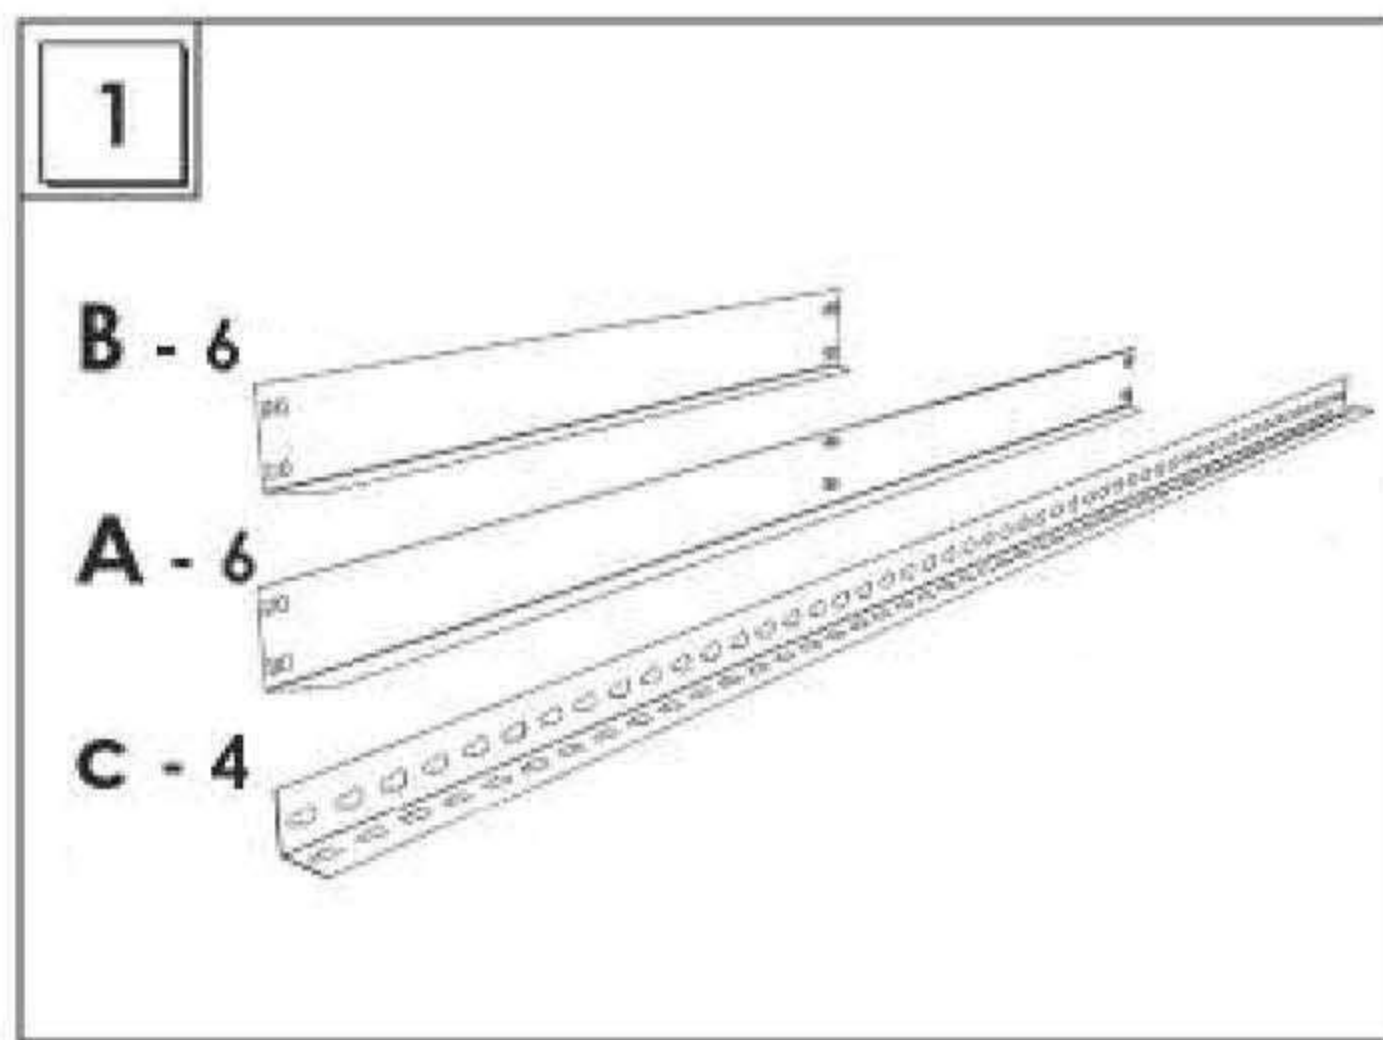

www.instructionsrack.com/autoforte

www.simonrack.com • www.simonrack.com • www.simonrack.com • www.simonrack.com

SIMONCLASSIC

SIMONCLICK

SIMONTALLER

SIMONAUTO

SIMONWORK

SIMONLOCKER

SIMONOFFICE

SIMONHOME

SIMONGARDEN

SIMONTITÁN

SIMONINOX

SIMONINDUSTRIAL

SIMONPALET

SIMONLEVER

ALTILOS Y PASILLOS
EL EVADIOS • PLATFORMS
AND MEZZANINES •
LAGERBUHNEN • PLATES-
FORMES ET MEZZANINES