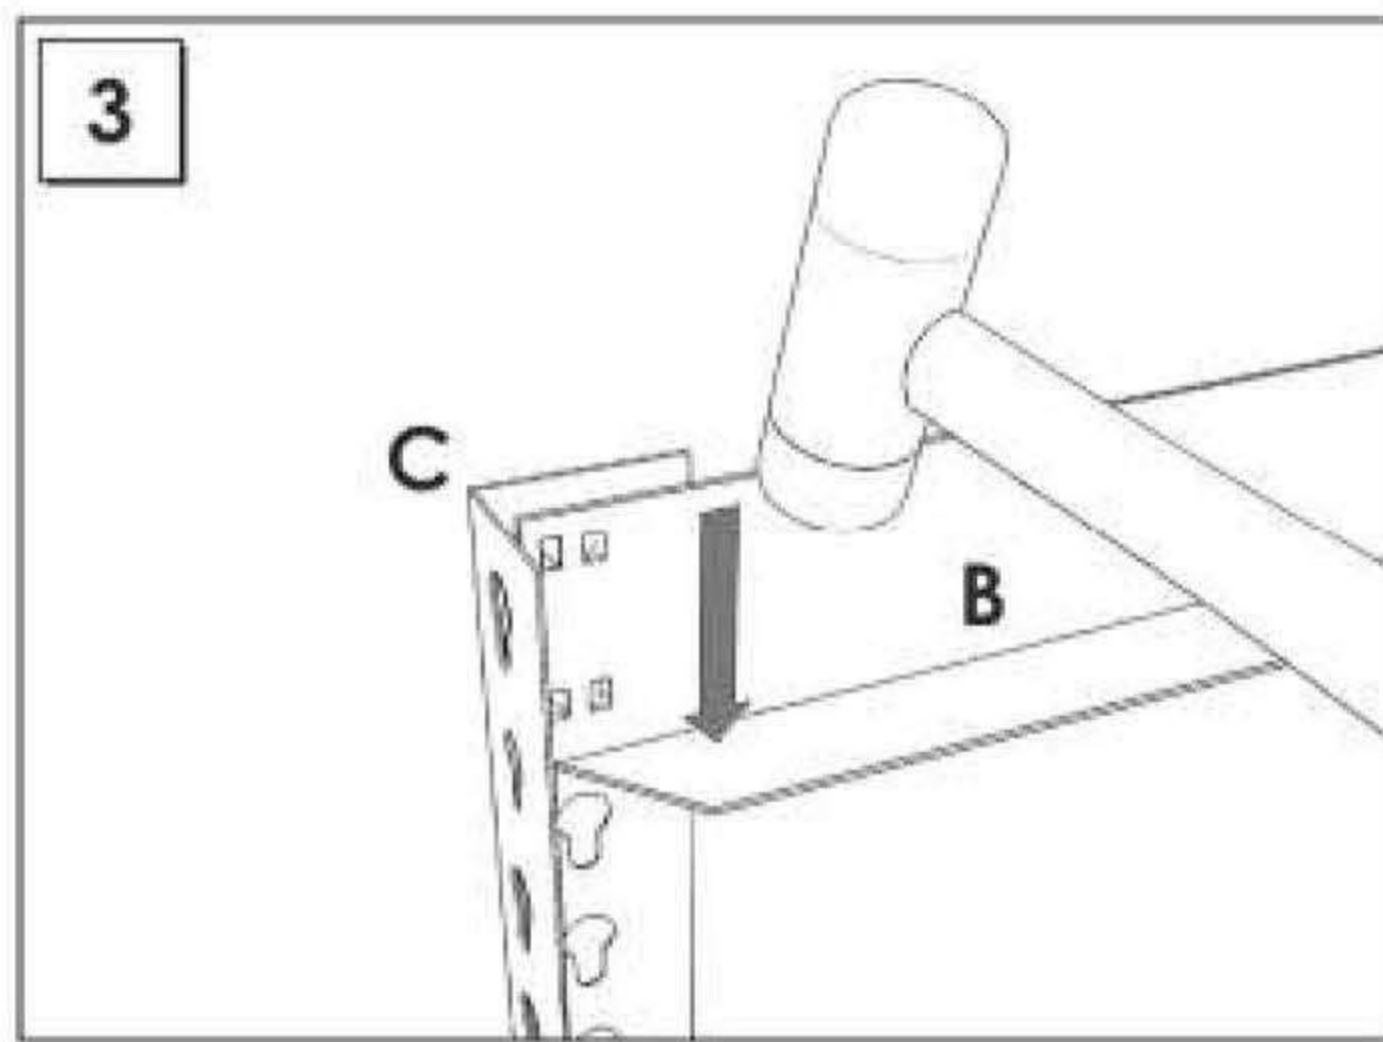

www.instructionsrack.com/autoforte

www.simonrack.com • www.simonrack.com • www.simonrack.com • www.simonrack.com

SIMONCLASSIC

SIMONCLICK

SIMONTALLER

SIMONAUTO

SIMONWORK

SIMONLOCKER

SIMONOFFICE

SIMONHOME

SIMONGARDEN

SIMONTITÁN

SIMONINOX

SIMONINDUSTRIAL

SIMONPALET

SIMONLEVER

ALTILOS Y PASILLOS
EL EVADIOS • PLATFORMS
AND MEZZANINES •
LAGERBUHNEN • PLATES-
FORMES ET MEZZANINES