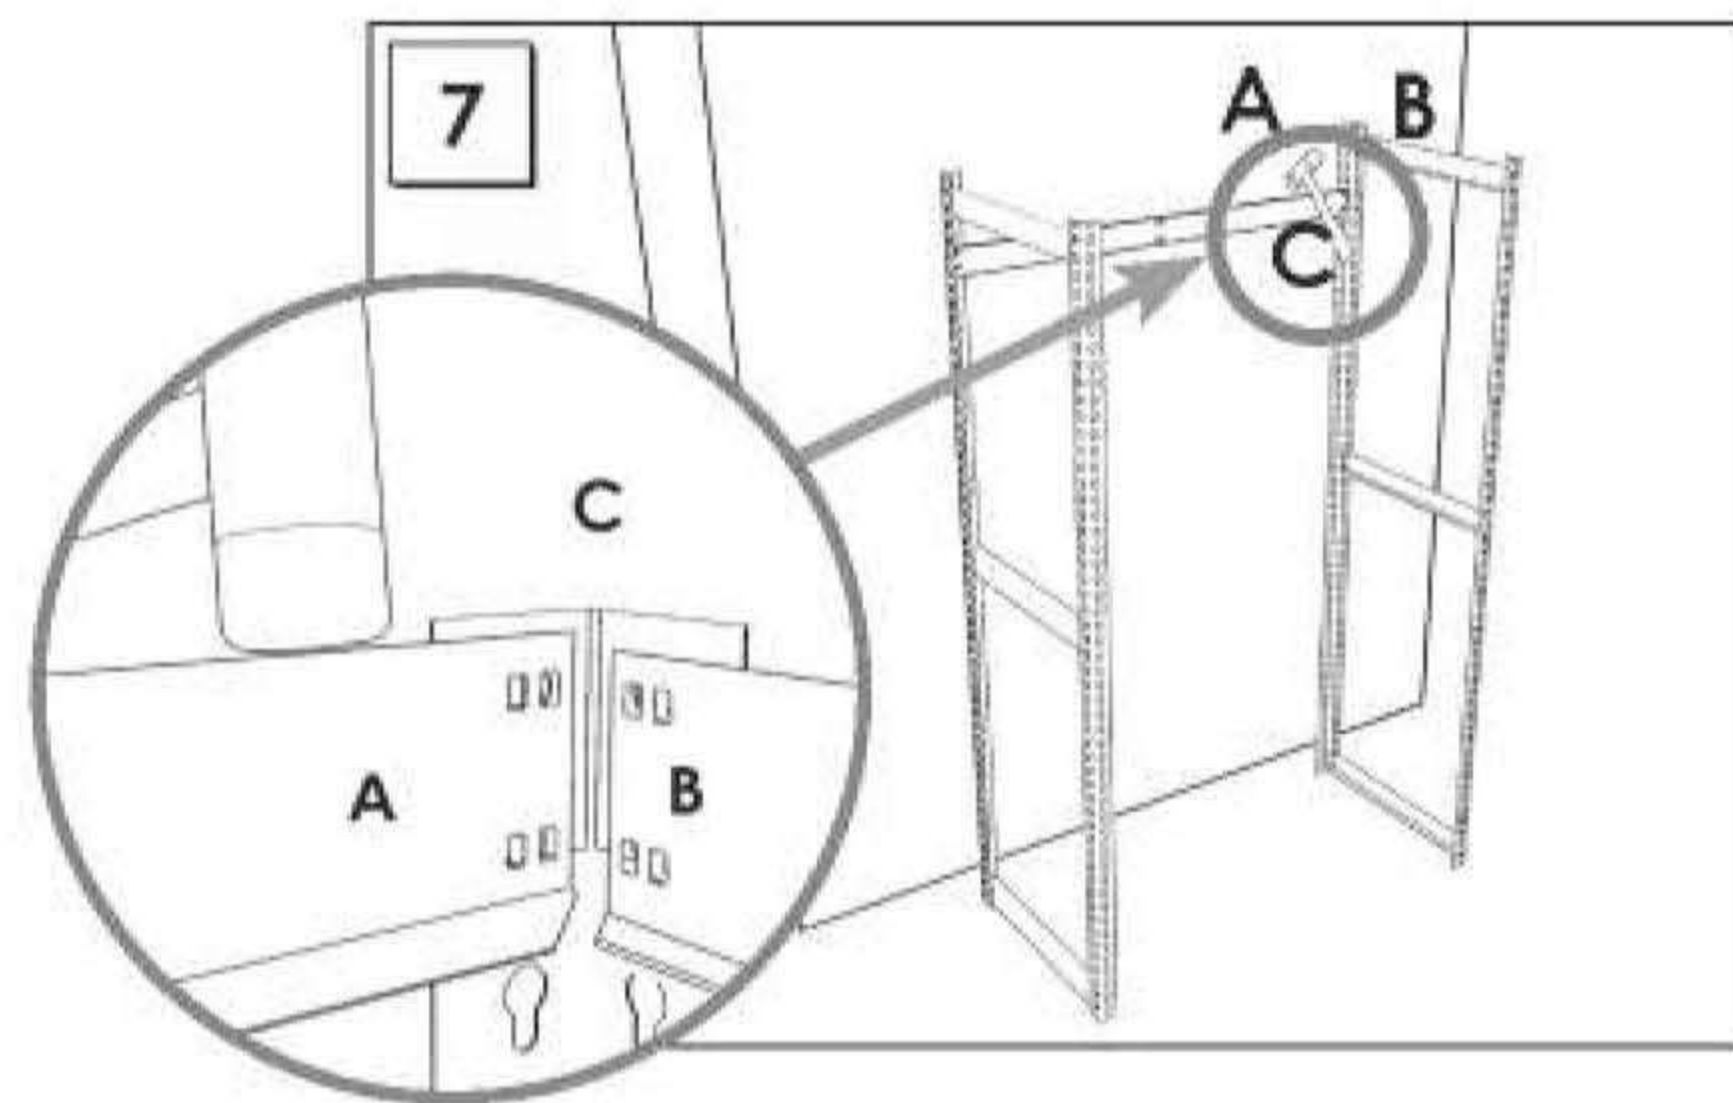

www.instructionsrack.com/autoforte

www.simonrack.com • www.simonrack.com • www.simonrack.com • www.simonrack.com

SIMONCLASSIC

SIMONCLICK

SIMONTALLER

SIMONAUTO

SIMONWORK

SIMONLOCKER

SIMONOFFICE

SIMONHOME

SIMONGARDEN

SIMONTITÁN

SIMONINOX

SIMONINDUSTRIAL

SIMONPALET

SIMONLEVER

ALTILOS Y PASILLOS
EL EVADIOS • PLATFORMS
AND MEZZANINES •
LAGERBUHNEN • PLATES-
FORMES ET MEZZANINES