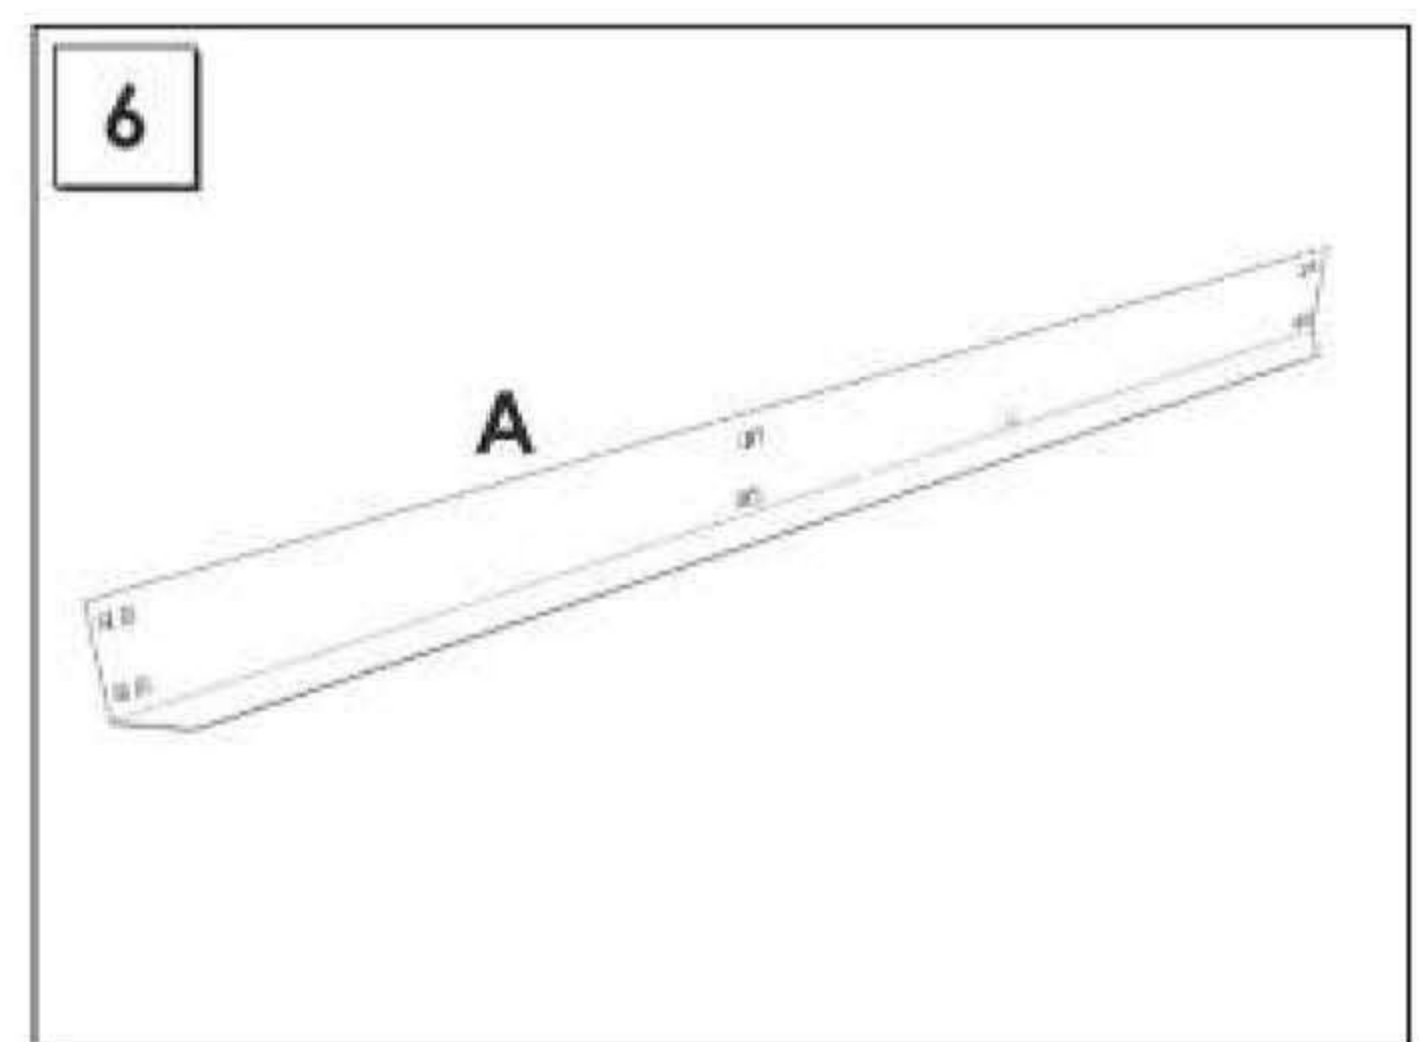

www.instructionsrack.com/autoforte

www.simonrack.com • www.simonrack.com • www.simonrack.com • www.simonrack.com

SIMONCLASSIC

SIMONCLICK

SIMONTALLER

SIMONAUTO

SIMONWORK

SIMONLOCKER

SIMONOFFICE

SIMONHOME

SIMONGARDEN

SIMONTITÁN

SIMONINOX

SIMONINDUSTRIAL

SIMONPALET

SIMONLEVER

ALTILOS Y PASILLOS
EL EVADIOS • PLATFORMS
AND MEZZANINES •
LAGERBUHNEN • PLATES-
FORMES ET MEZZANINES