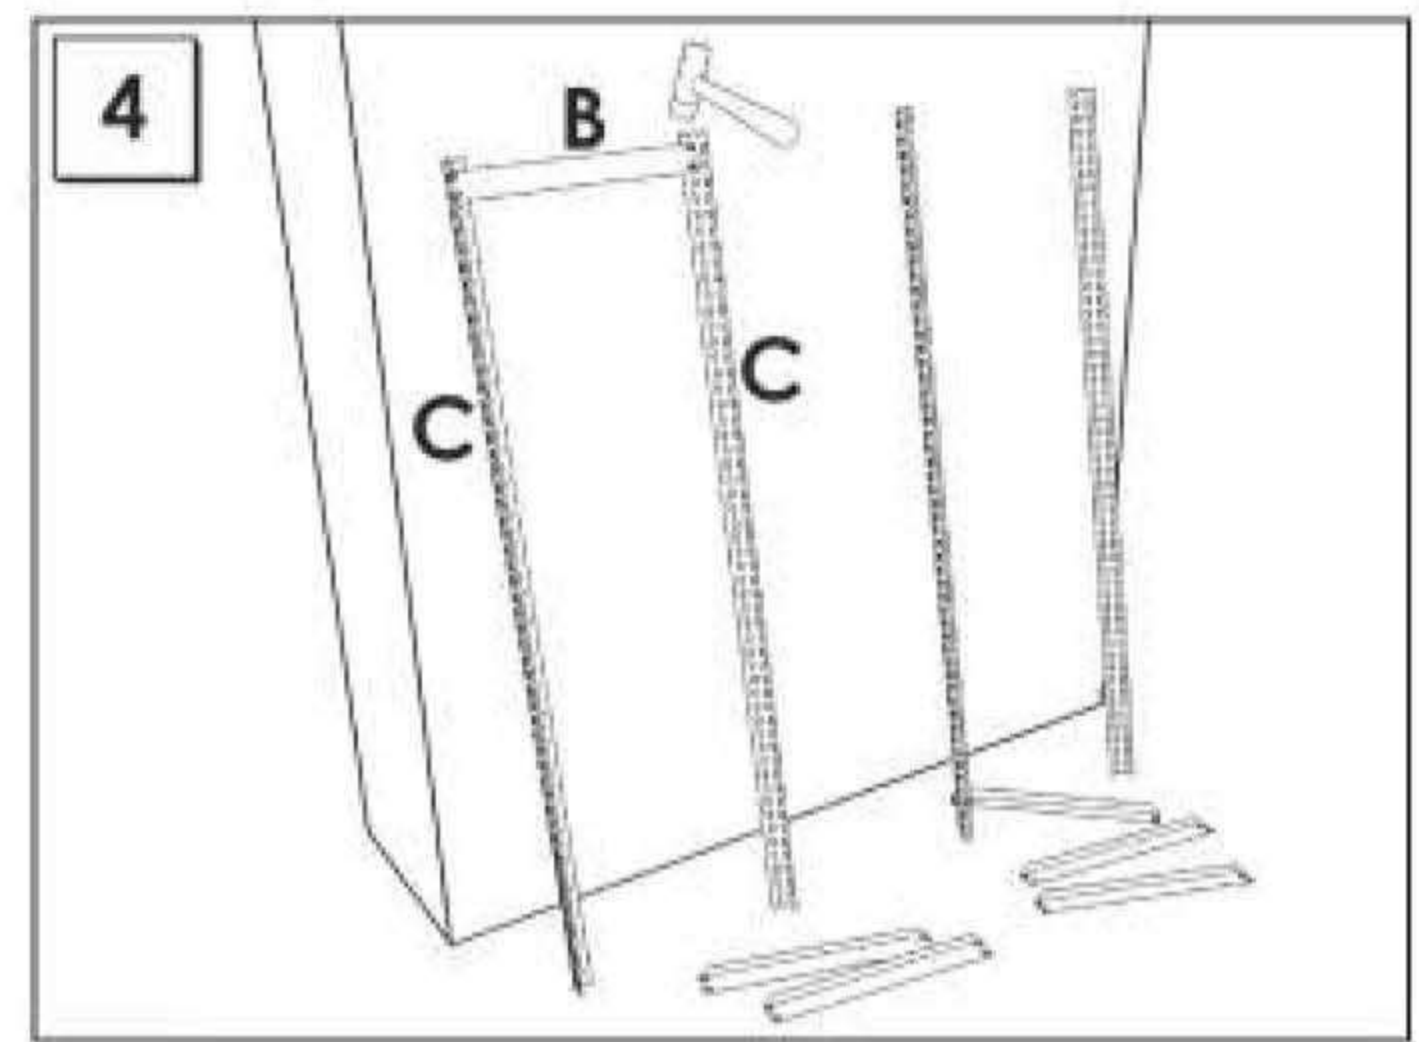

www.instructionsrack.com/autoforte

www.simonrack.com • www.simonrack.com • www.simonrack.com • www.simonrack.com

SIMONCLASSIC

SIMONCLICK

SIMONTALLER

SIMONAUTO

SIMONWORK

SIMONLOCKER

SIMONOFFICE

SIMONHOME

SIMONGARDEN

SIMONTITÁN

SIMONINOX

SIMONINDUSTRIAL

SIMONPALET

SIMONLEVER

ALTILOS Y PASILLOS
EL EVADIOS • PLATFORMS
AND MEZZANINES •
LAGERBUHNEN • PLATES-
FORMES ET MEZZANINES