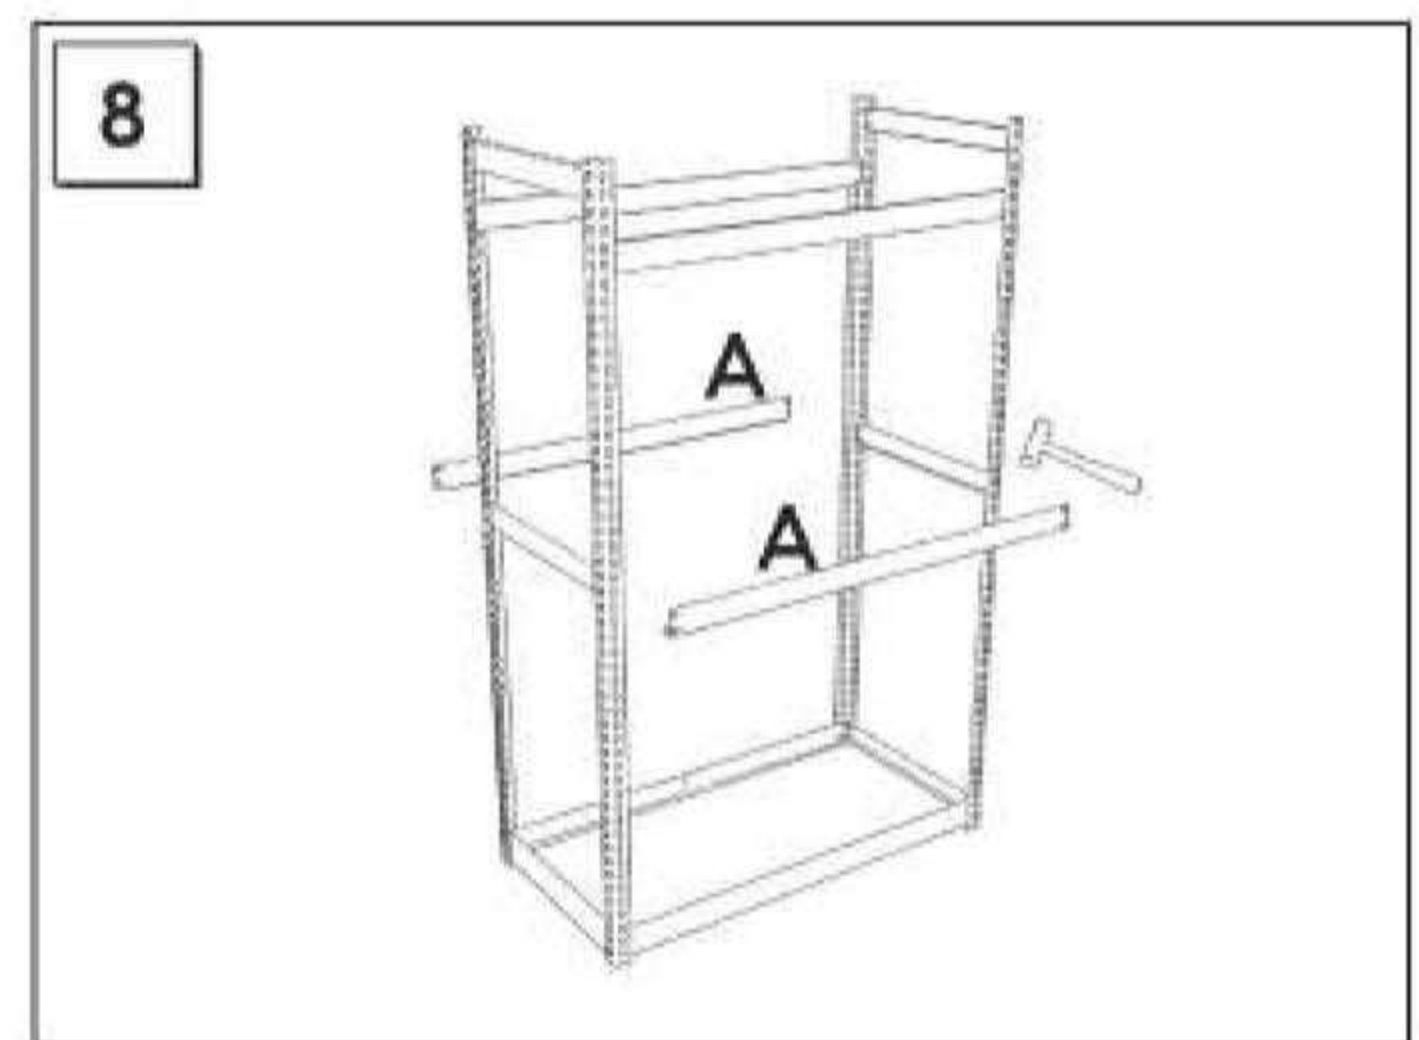

www.instructionsrack.com/autoforte

www.simonrack.com • www.simonrack.com • www.simonrack.com • www.simonrack.com

SIMONCLASSIC

SIMONCLICK

SIMONTALLER

SIMONAUTO

SIMONWORK

SIMONLOCKER

SIMONOFFICE

SIMONHOME

SIMONGARDEN

SIMONTITÁN

SIMONINOX

SIMONINDUSTRIAL

SIMONPALET

SIMONLEVER

ALTILOS Y PASILLOS
EL EVADIOS • PLATFORMS
AND MEZZANINES •
LAGERBUHNEN • PLATES-
FORMES ET MEZZANINES