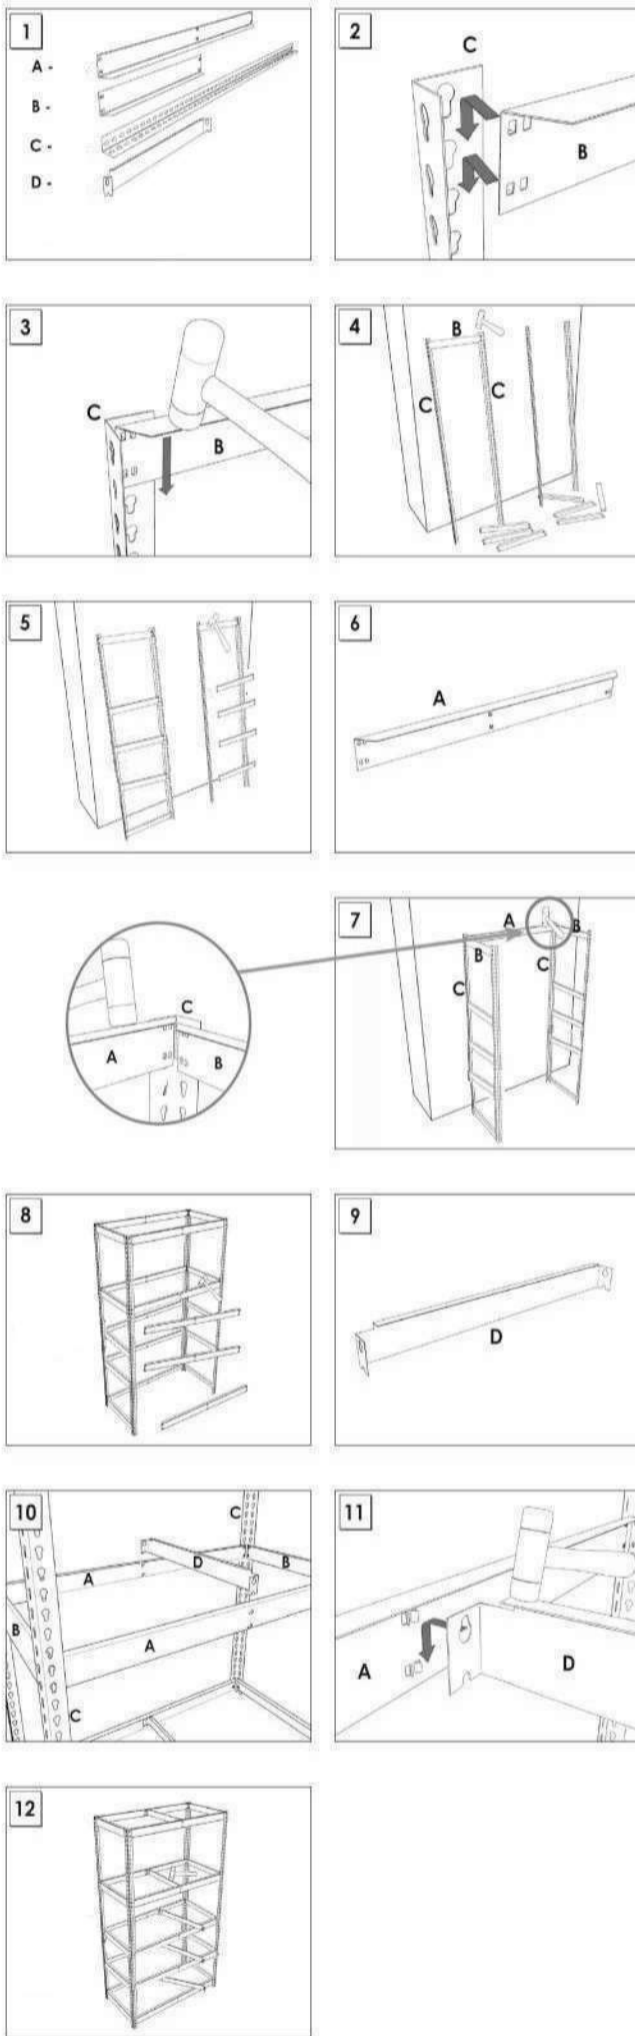

ECOFORTE ST 1504-5

200 x 150 x 45 cm
78.7" x 59.1" x 17.7"

NOT INCLUDED:

9 min.

EPOXY POLIESTER

STANDARD MOUNTING

On-line instructions: www.simonrack.com/instructions LOGIN: 196004

www.simonrack.com • www.simonrack.com • www.simonrack.com • www.simonrack.com