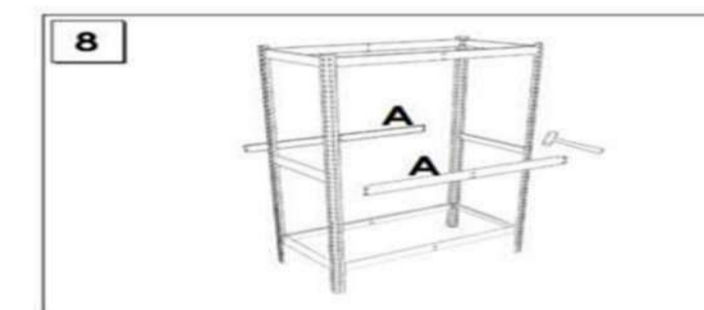

**Simon
Rack**
SINCE 1964 - MANUFACTURER

www.instructionsrack.com

www.simonrack.com