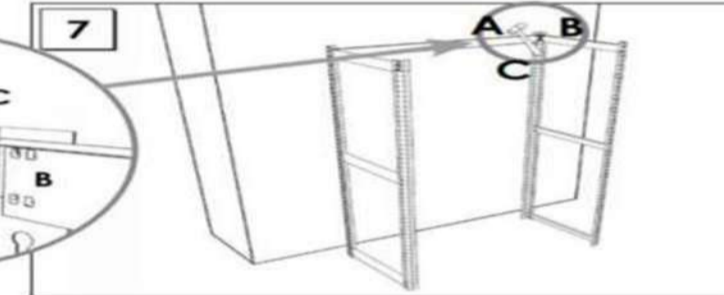

**Simon
Rack**
SINCE 1964 - MANUFACTURER

www.instructionsrack.com

www.simonrack.com