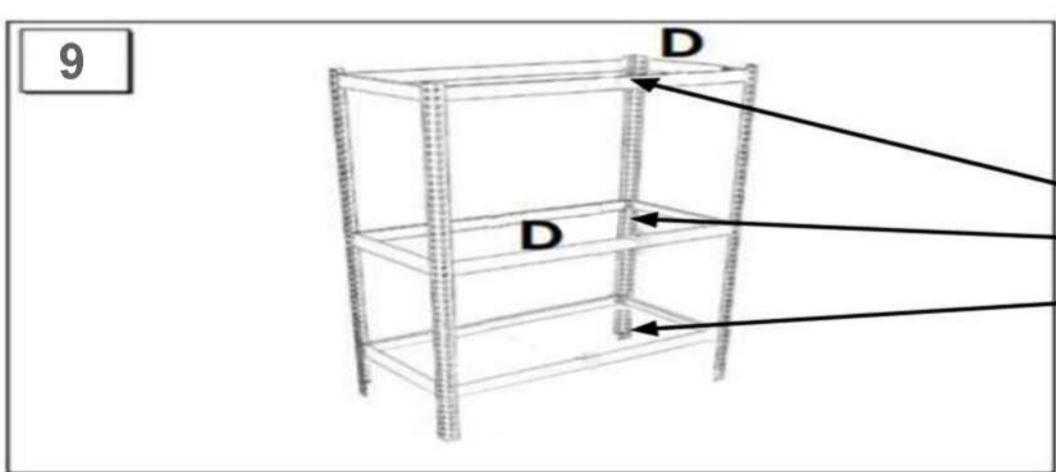

**Simon
Rack**
SINCE 1964 - MANUFACTURER

www.instructionsrack.com

www.simonrack.com