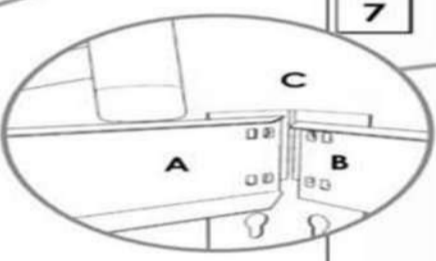

www.instructionsrack.com

www.simonrack.com