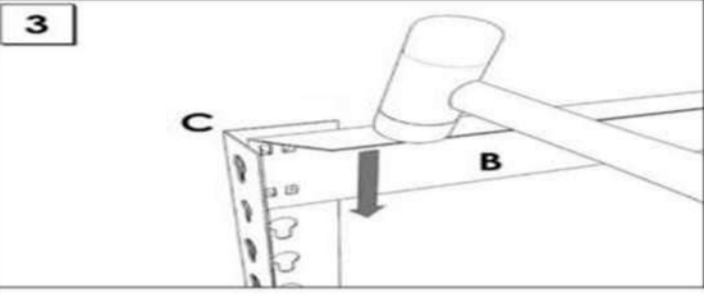

**Simon
Rack**
SINCE 1964 - MANUFACTURER

www.instructionsrack.com

www.simonrack.com