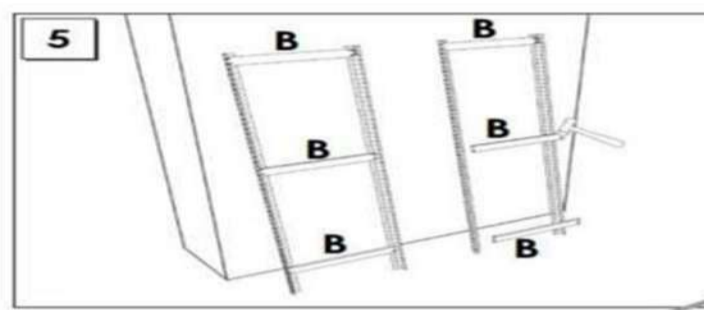

**Simon
Rack**
SINCE 1964 - MANUFACTURER

www.instructionsrack.com

www.simonrack.com