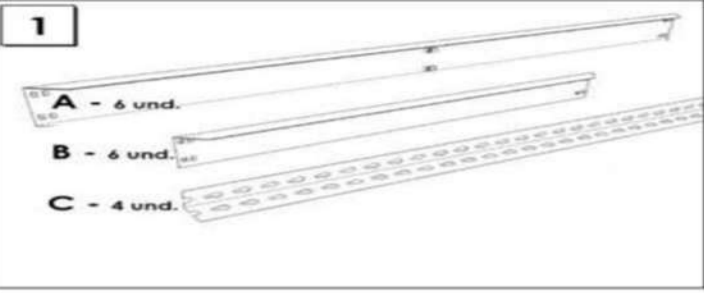

**Simon
Rack**
SINCE 1964 - MANUFACTURER

www.instructionsrack.com

www.simonrack.com