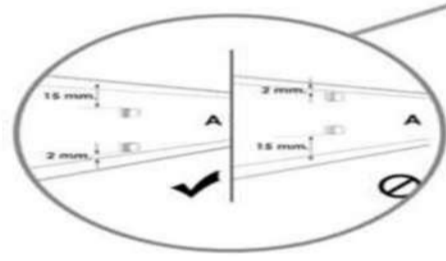

www.instructionsrack.com

www.simonrack.com