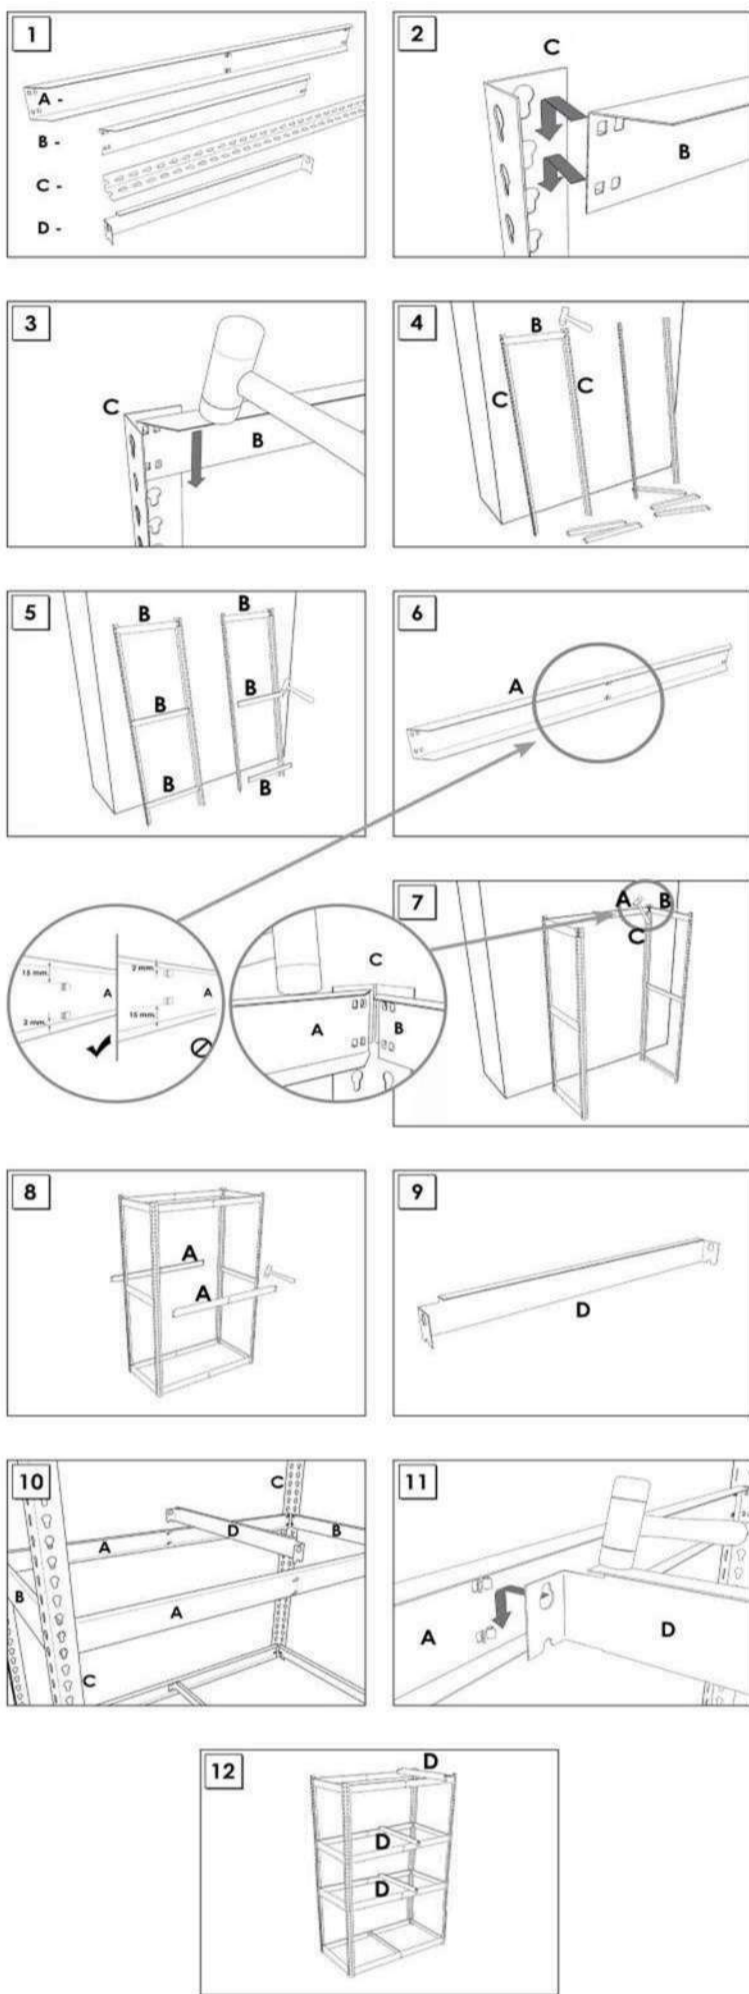

STANDARD MOUNTING