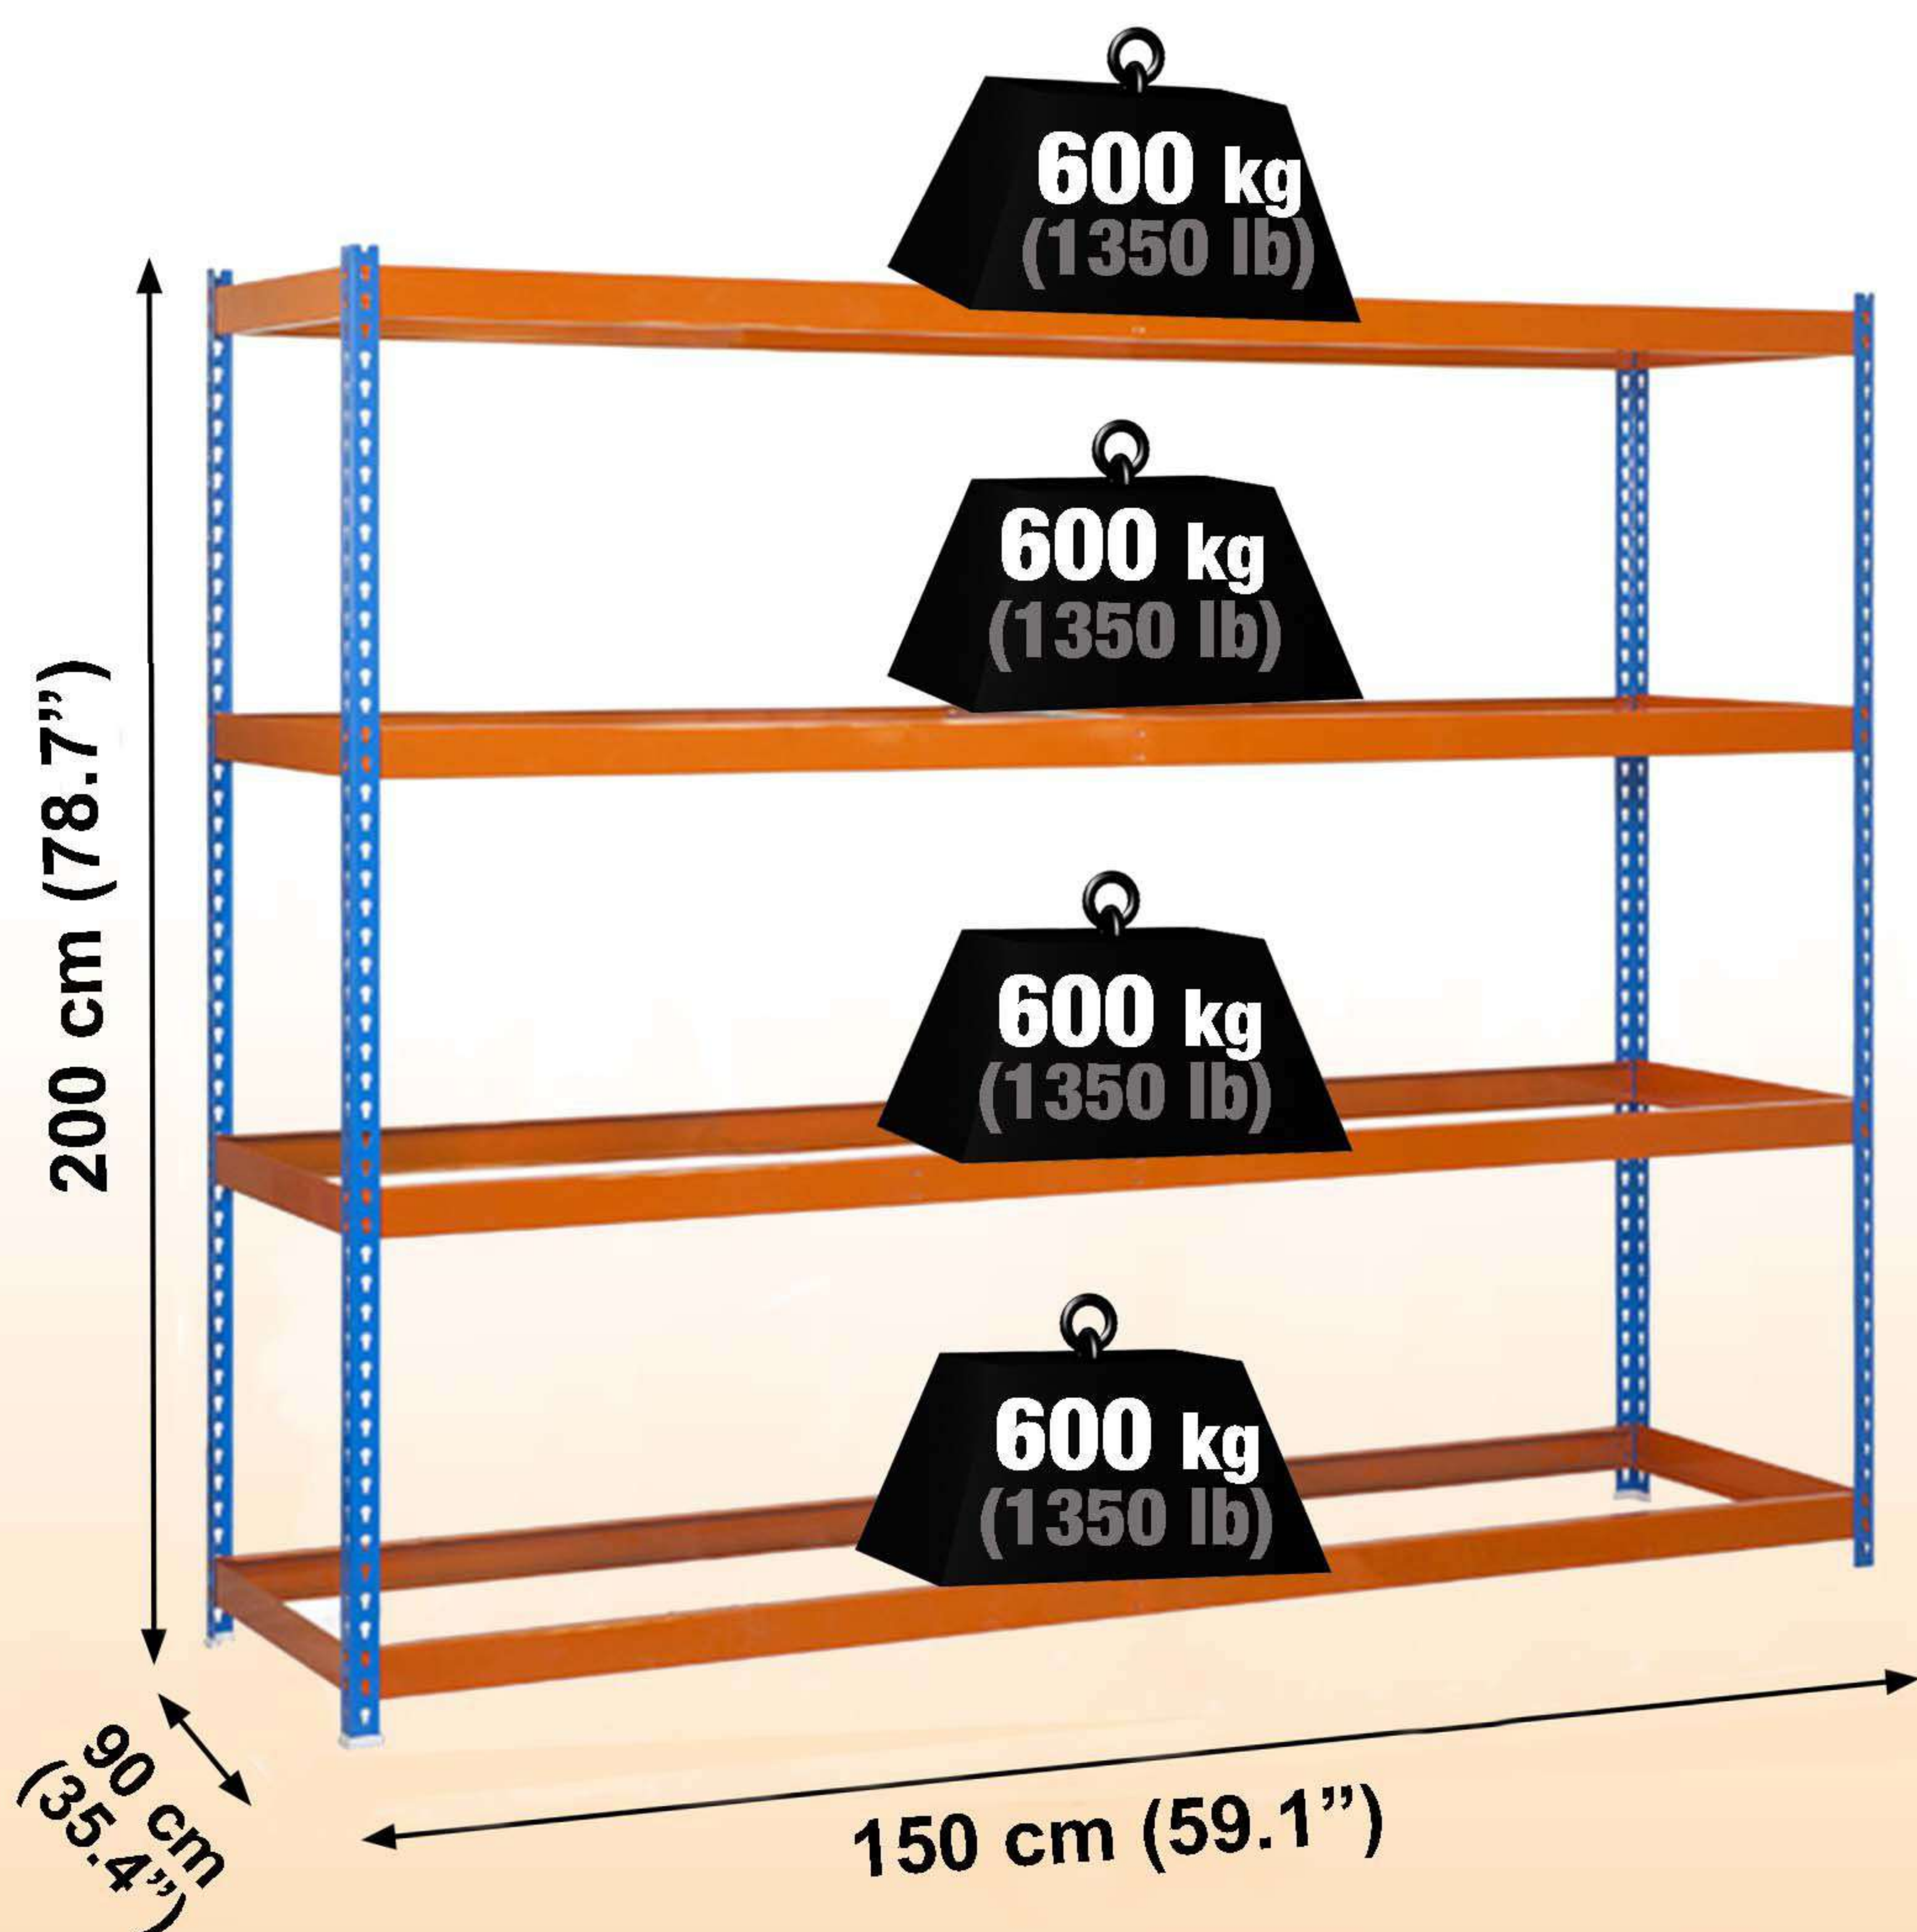

# SIMONFORTE ST 1509-4

**200 x 150 x 90 cm**  
**78.7" x 59.1" x 35.4"**

NOT INCLUDED:

[www.simonrack.com](http://www.simonrack.com)

**INSTRUCTIONS**