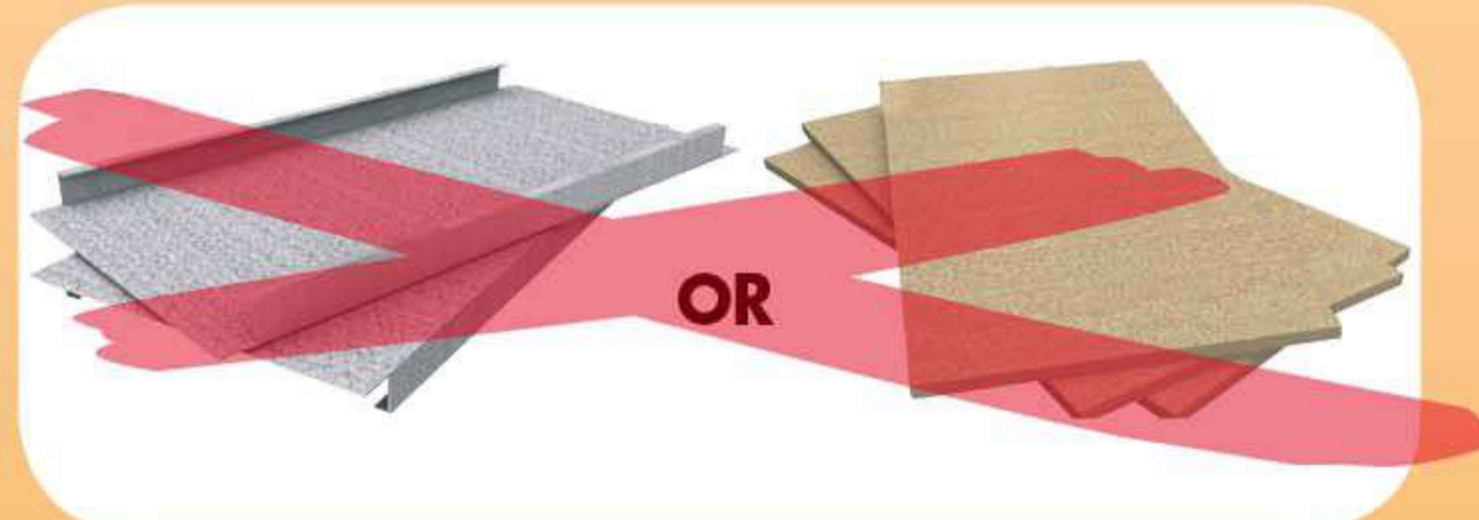

# SIMONFORTE ST 1509-4

**200 x 150 x 90 cm**  
**78.7" x 59.1" x 35.4"**

NOT INCLUDED:

[www.simonrack.com](http://www.simonrack.com)

**INSTRUCTIONS**