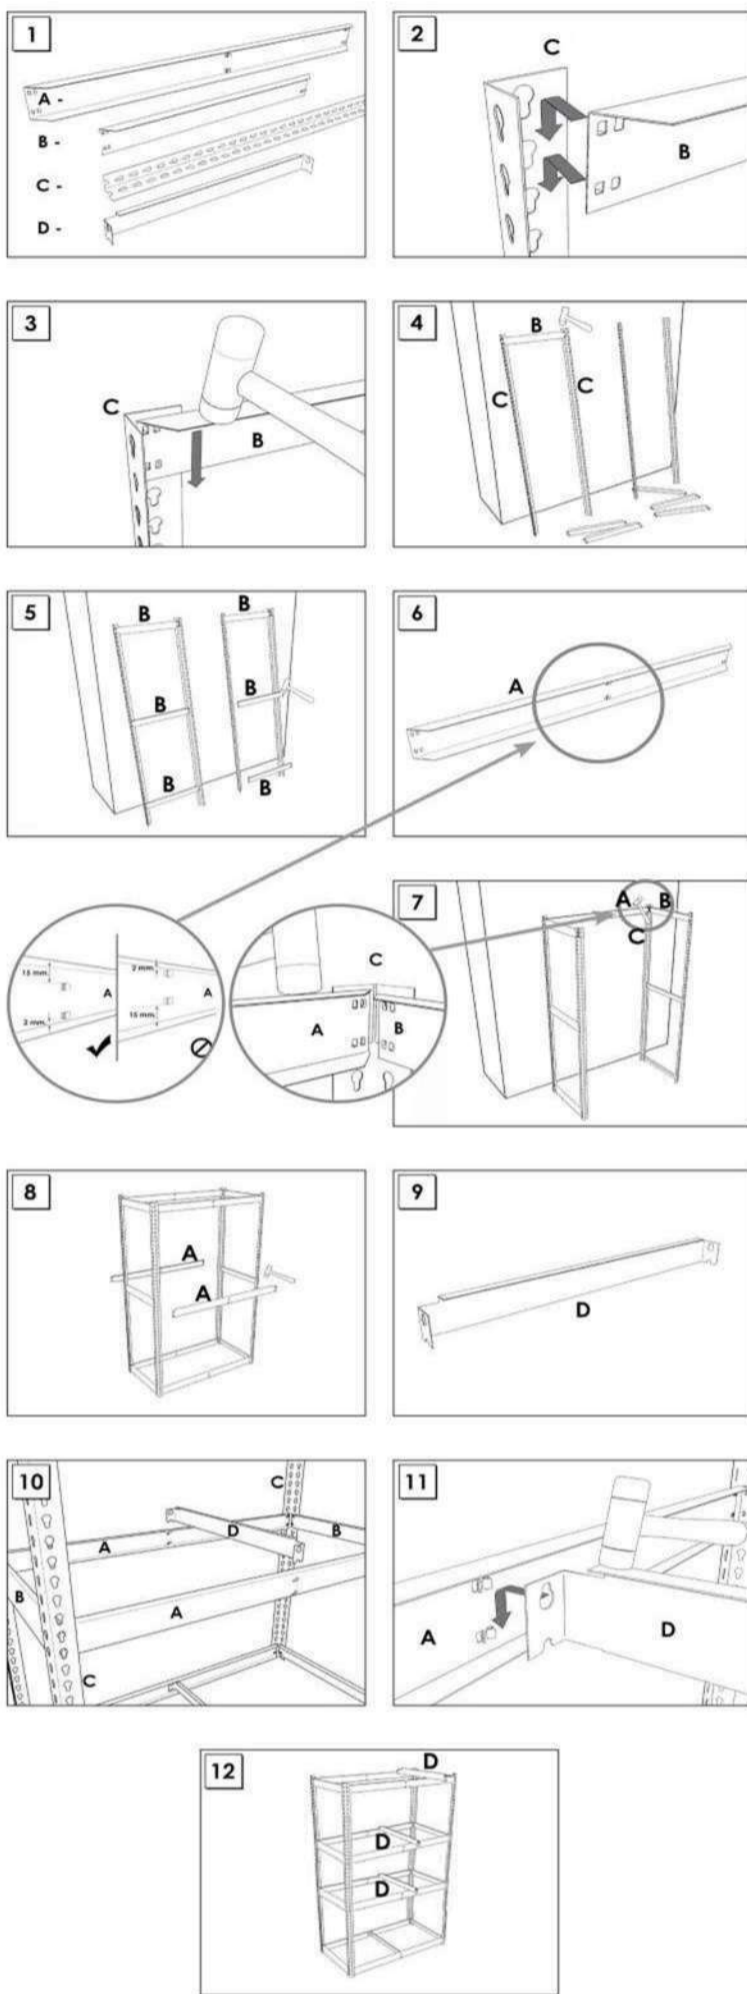

STANDARD MOUNTING

On-line instructions: www.simonrack.com/instructions

LOGIN: 196003

www.simonrack.com • www.simonrack.com • www.simonrack.com • www.simonrack.com