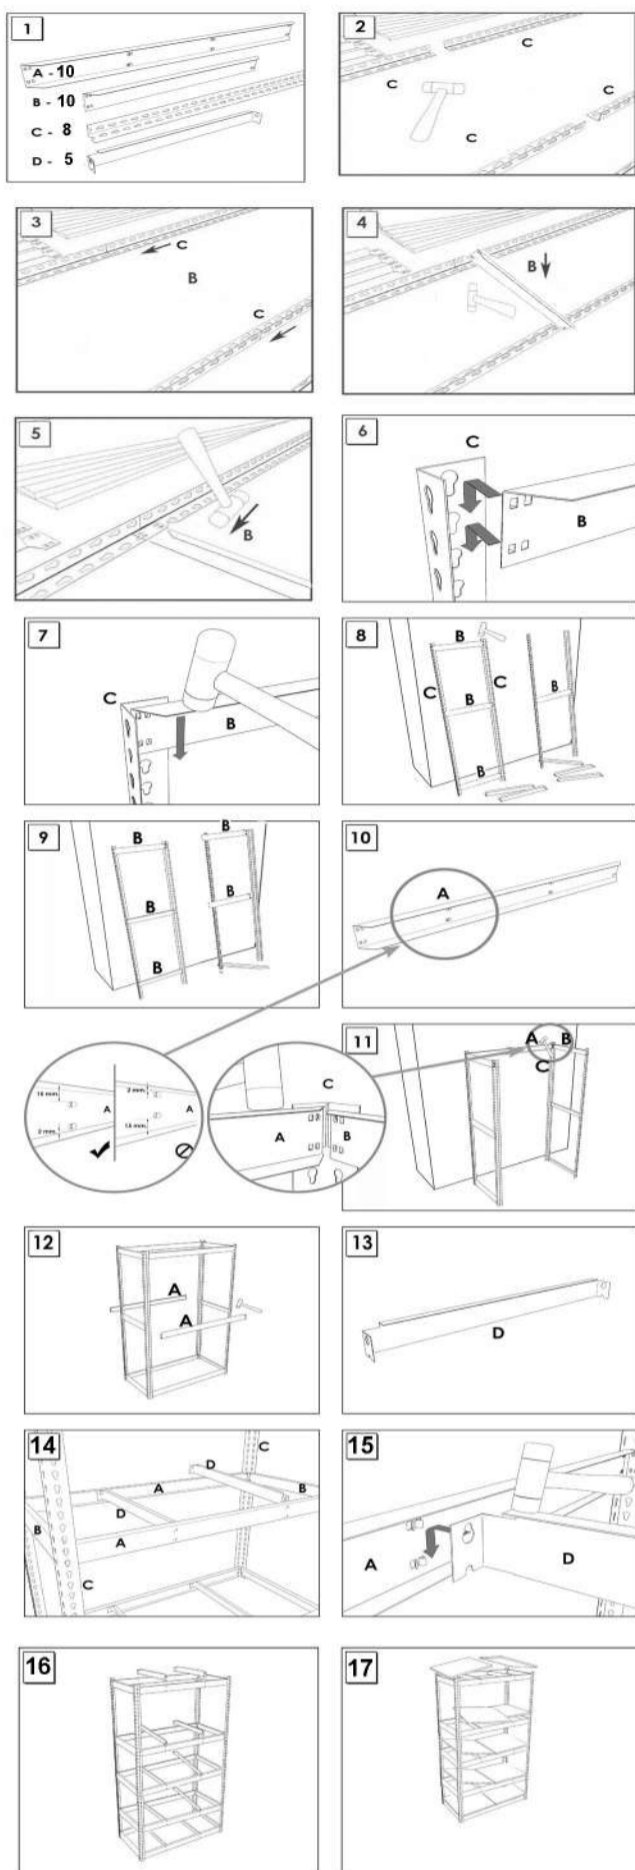

**Simon
Rack**
SINCE 1964 - MANUFACTURER

SIMONFORTE ST 1507-5

Plywood

300 x 150 x 75 cm
118.1" X 59.1" X 29.5"

**PACK
2/2**

EPOXY POLIESTER

8x 150 cm (59.1")

5x 75 cm (29.5")

10x 150 cm (59.1")

10x 75 cm (29.5")

INSTRUCTIONS

www.simonrack.com

On-line instructions: www.simonrack.com/instructions

LOGIN: 196003

www.simonrack.com • www.simonrack.com • www.simonrack.com • www.simonrack.com