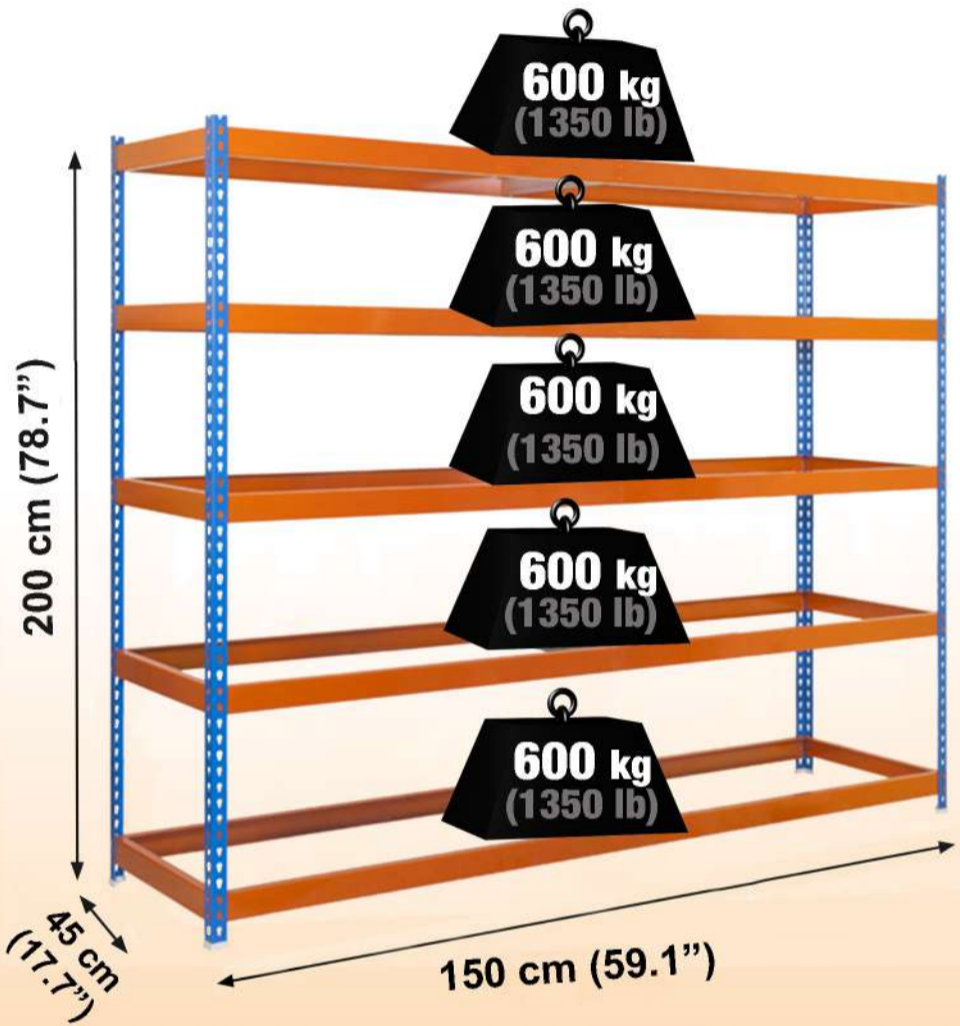

SIMONFORTE ST 1504-5

200 x 150 x 45 cm
78.7" x 59.1" x 17.7"

NOT INCLUDED:

*MEDIDAS EN USO / *IN USE MEASUREMENTS / *MESURES EN EMPLOI
1985 x 1510 x 460 mm (78.1" x 59.4" x 18.1")

STANDARD MOUNTING

On-line instructions: www.simonrack.com/instructions