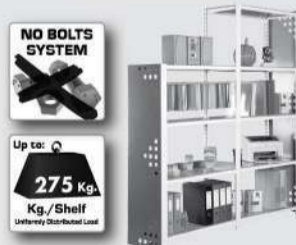

STANDARD MOUNTING

On-line instructions: www.simonrack.com/instructions

LOGIN: 196003

www.simonrack.com • www.simonrack.com • www.simonrack.com • www.simonrack.com

SIMONCLASSIC

SIMONCLICK

OFFCLICK

SIMONFORTE

SIMONCROMO

SIMONINOX

SIMONTITÁN

SIMONPALET

SIMONLEVER