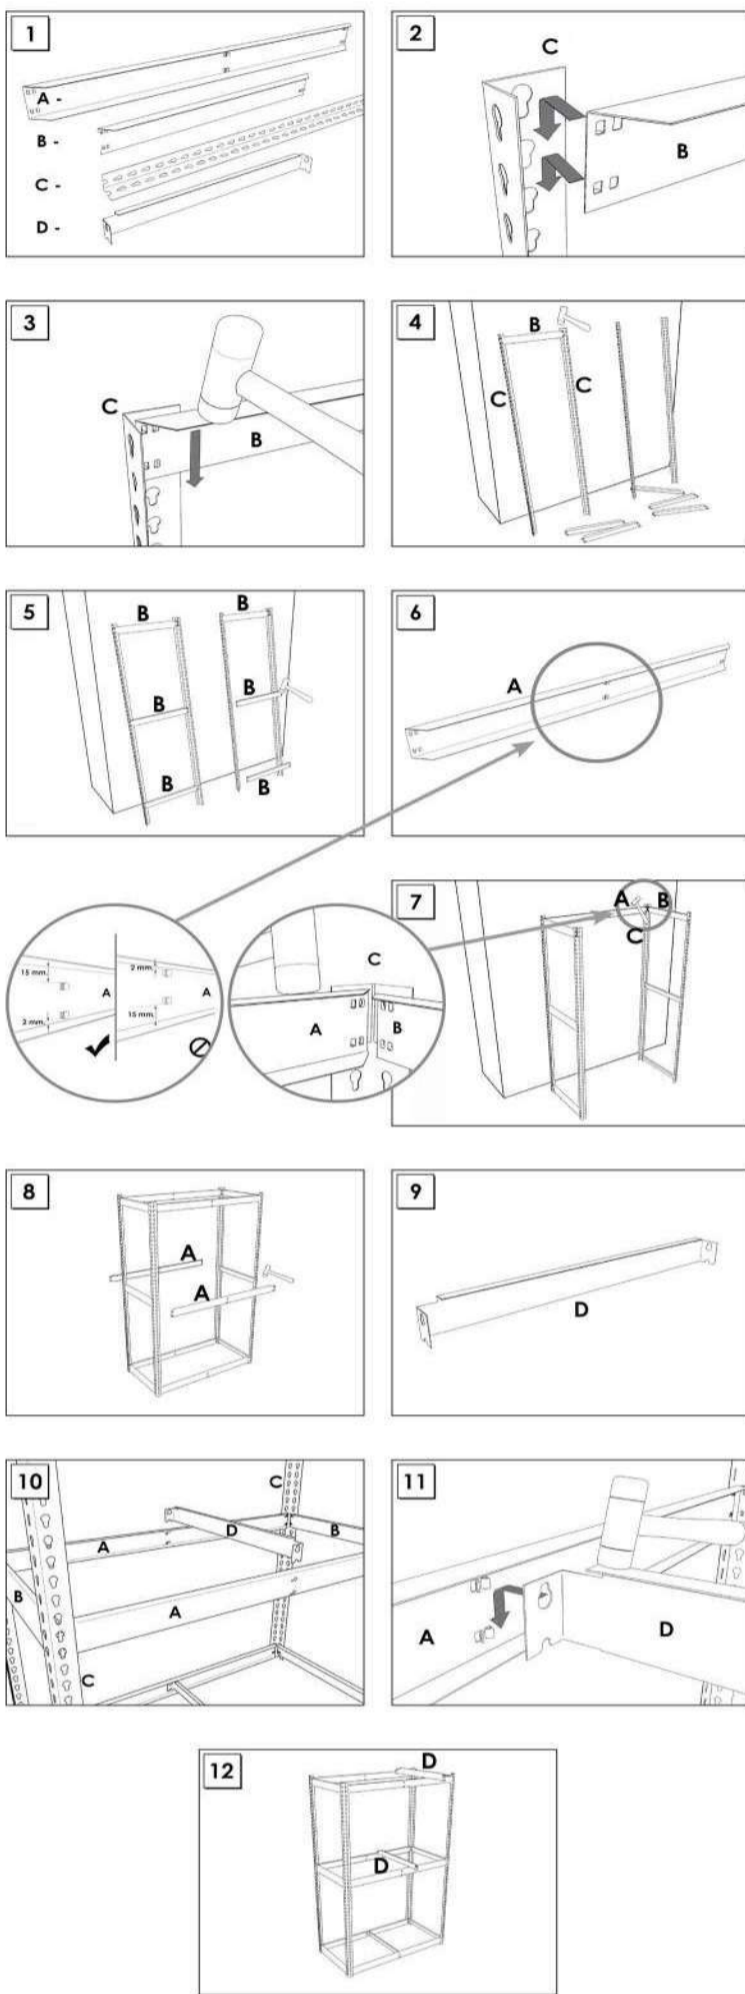

SIMONFORTE ST 1504-5

200 x 150 x 45 cm
78.7" x 59.1" x 17.7"

NOT INCLUDED:

*MEDIDAS EN USO / *IN USE MEASUREMENTS / *MESURES EN EMPLOI
1985 x 1510 x 460 mm (78.1" x 59.4" x 18.1")

STANDARD MOUNTING

On-line instructions: www.simonrack.com/instructions