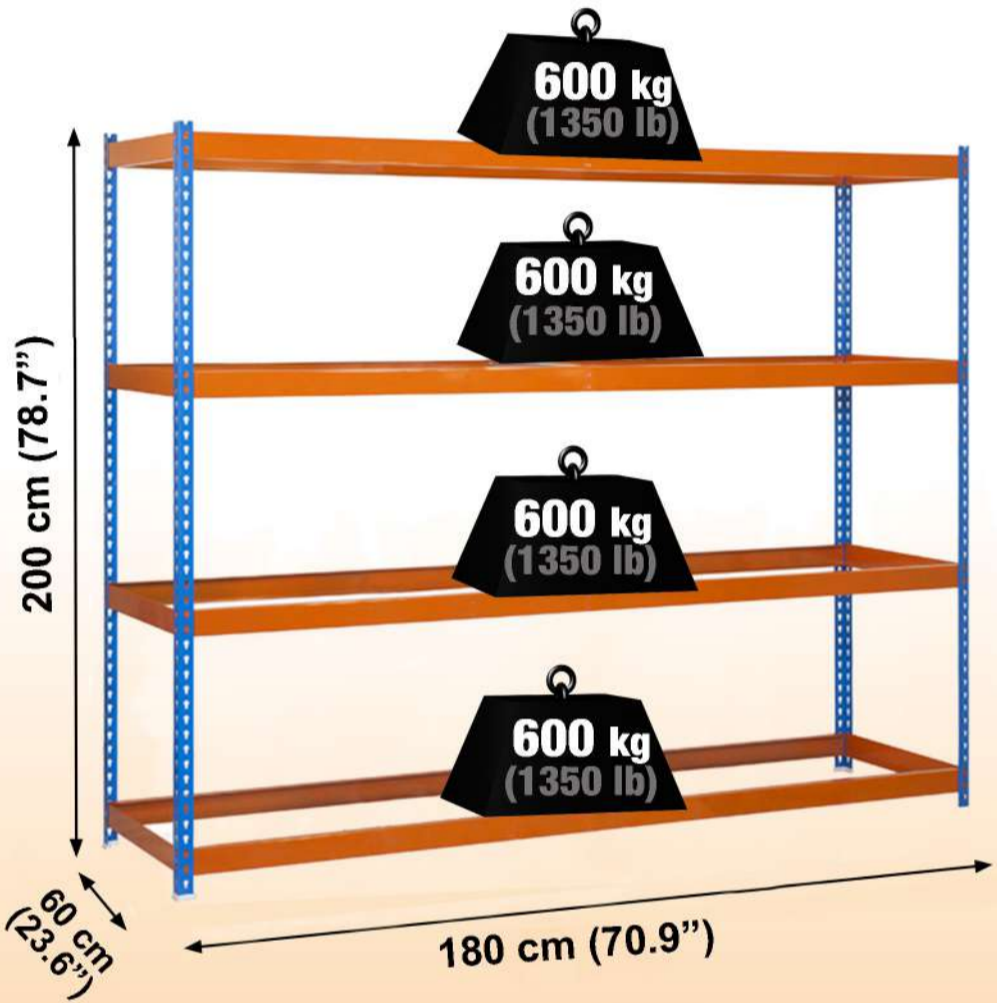

# SIMONFORTE ST 1806-4

**200 x 180 x 60 cm**  
**78.7" x 70.9" x 23.6"**

NOT INCLUDED:

On-line instructions: [www.simonrack.com/instructions](http://www.simonrack.com/instructions) LOGIN: 196003

[www.simonrack.com](http://www.simonrack.com) • [www.simonrack.com](http://www.simonrack.com) • [www.simonrack.com](http://www.simonrack.com) • [www.simonrack.com](http://www.simonrack.com)