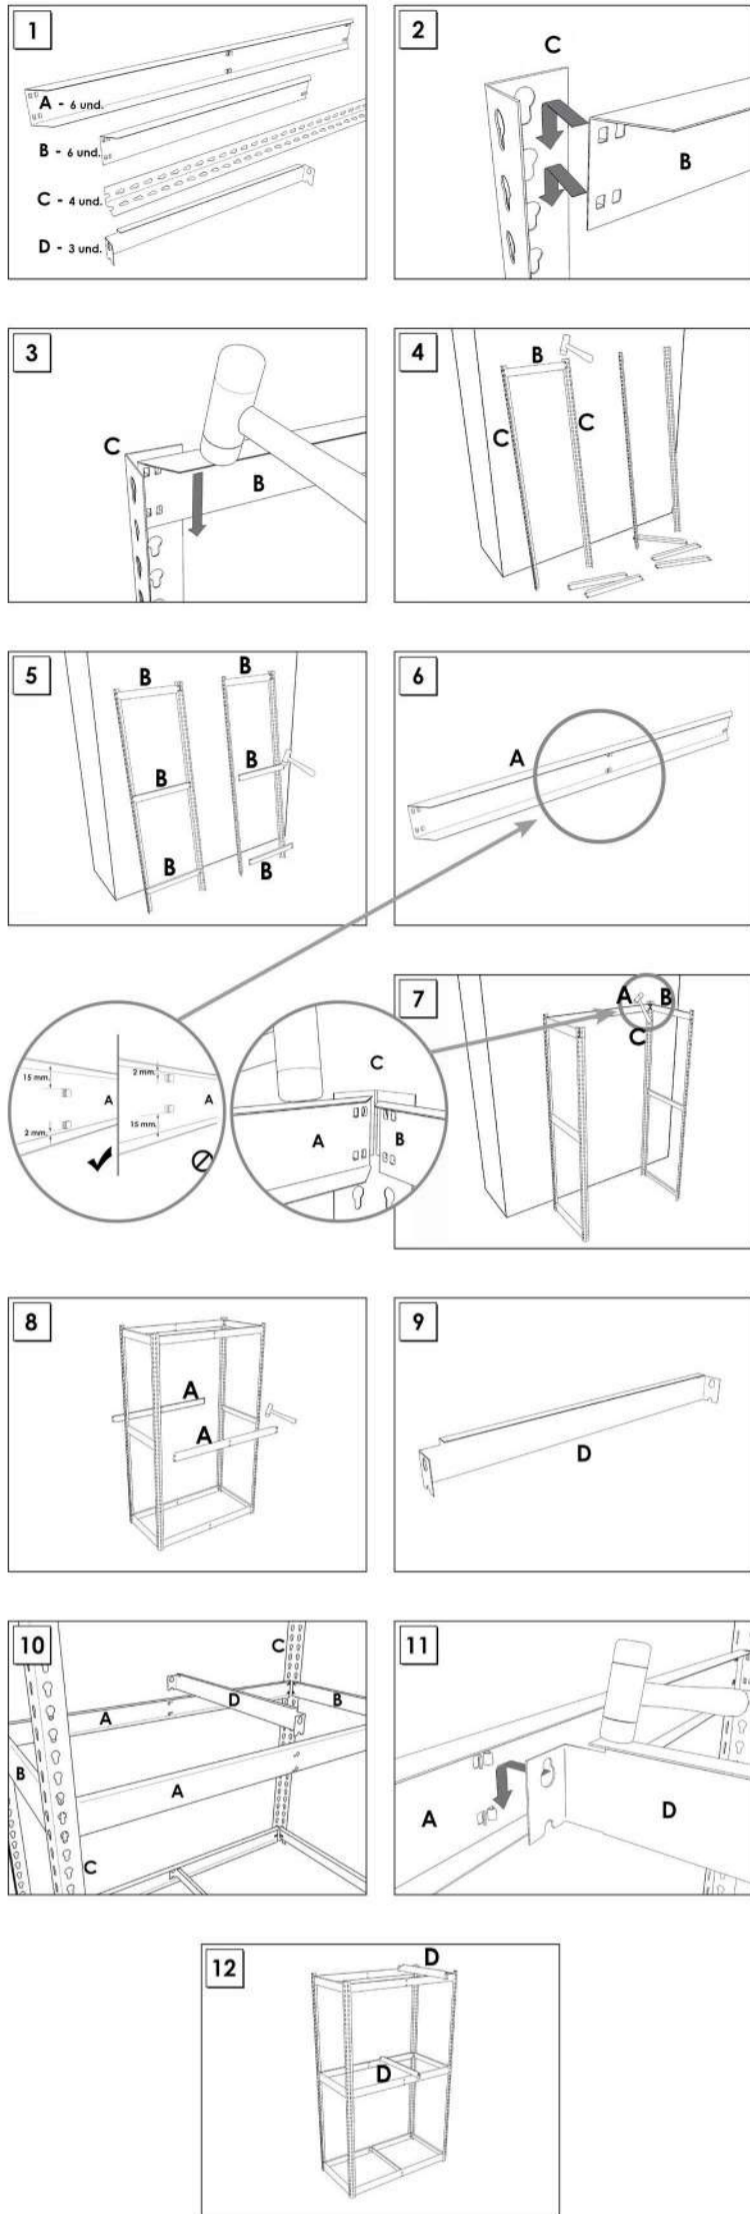

# SIMONFORTE ST 1806-4

**200 x 180 x 60 cm**  
**78.7" x 70.9" x 23.6"**

NOT INCLUDED:

On-line instructions: [www.simonrack.com/instructions](http://www.simonrack.com/instructions) LOGIN: 196003

[www.simonrack.com](http://www.simonrack.com) • [www.simonrack.com](http://www.simonrack.com) • [www.simonrack.com](http://www.simonrack.com) • [www.simonrack.com](http://www.simonrack.com)