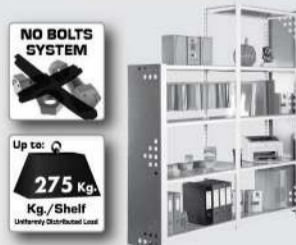

On-line instructions: www.simonrack.com/instructions LOGIN: 196003

www.simonrack.com • www.simonrack.com • www.simonrack.com • www.simonrack.com

SIMONCLASSIC

SIMONCLICK

OFFCLICK

SIMONFORTE

SIMONCROMO

SIMONINOX

SIMONTITÁN

SIMONPALET

SIMONLEVER