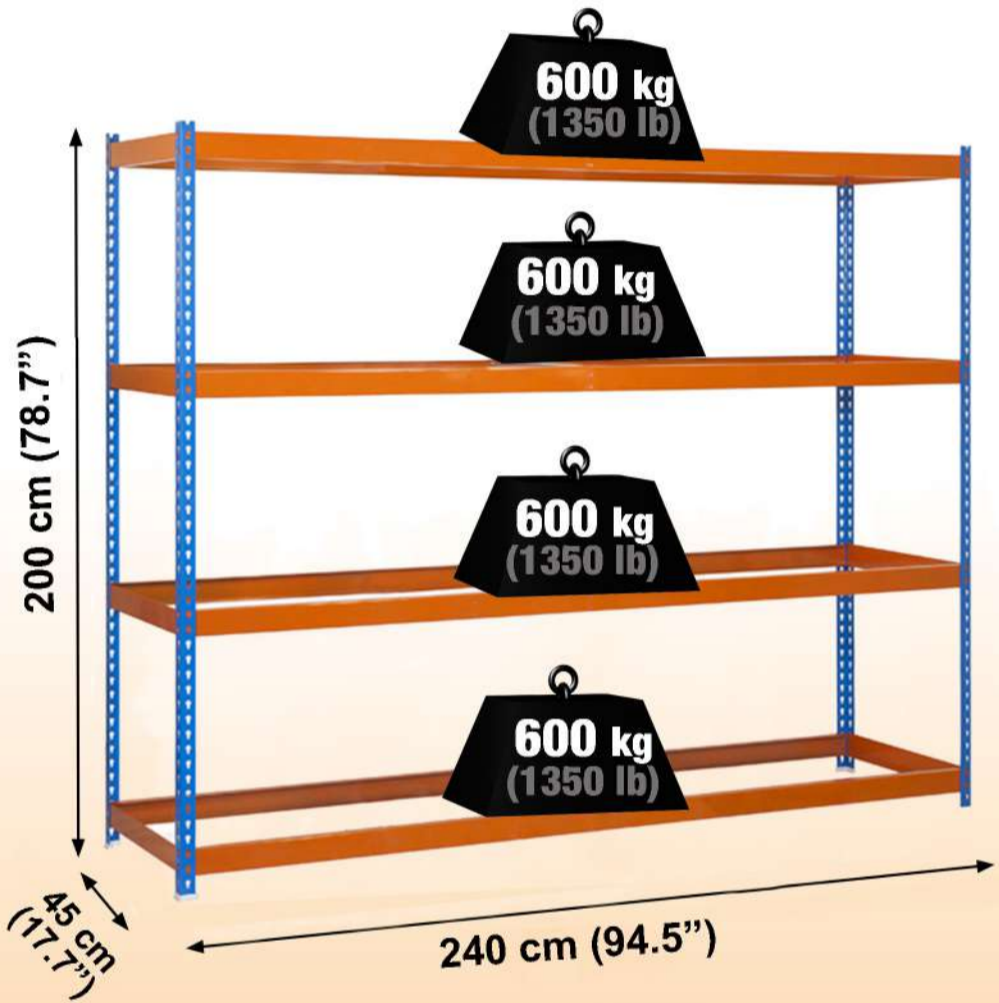

SIMONFORTE ST 2404-4

200 x 240 x 45 cm
78.7" x 94.5" x 17.7"

5 Años Garantía
Years Guarantee
Jahre Garantie
Ans Garantie
Anos de Garantía
SIMONRACK

NOT INCLUDED:

*MEDIDAS EN USO / USED MEASUREMENTS
MESSURAGES EN EMPLOI / MESURES EN EMPLOI
1995 x 2410 x 460 mm (78.5" x 94.8" x 18.1")

ESTANTERIAS SIMON S.L. B.50.556.463
PG. ALFAMEN C/ POLIGONO C. N°3
ALFAMEN (ZARAGOZA)

4 x 200 cm (78.7")

8 x 45 cm (17.7")

8 x 240 cm (94.5")

8 x 45 cm (17.7")

On-line instructions: www.simonrack.com/instructions LOGIN: 196003

www.simonrack.com • www.simonrack.com • www.simonrack.com • www.simonrack.com

SIMONCLASSIC

BOLTS SYSTEM

Up to: **150 Kg.**
Kg./Shelf
Uniformly Distributed Load

SIMONCLICK

NO BOLTS SYSTEM

Up to: **275 Kg.**
Kg./Shelf
Uniformly Distributed Load

SIMONPALET

Up to: **4500 Kg.**
Kg./Shelf
Uniformly Distributed Load

SIMONLEVER