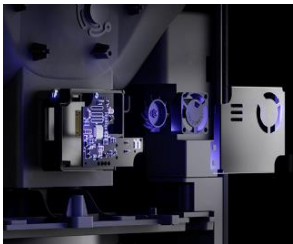

High-precision Sensors

- PM2.5 & PM10 high-precision laser sensors to detect air pollutants in real time, like dust, pet dander, pollen, VOC, and fine particles.