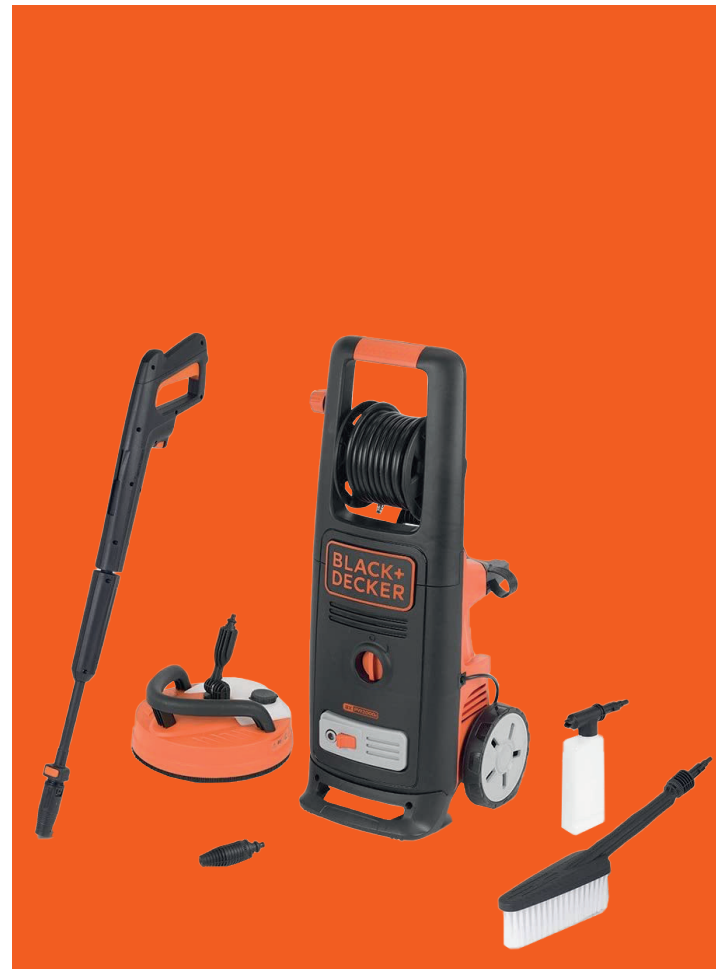

## **BXPW2000PE** High Pressure washer

The new range of Black & Decker high pressure washers make for the perfect DIY tool around the home. Across the many different surfaces you need to regularly clean around the home, Black & Decker have a solution, domestic or professional, for these tough jobs.

- The new range from Black & Decker is equipped with a complete suite of accessories to tackle most cleaning jobs, with intuitive features specifically designed to save time and effort and make life easier!
- Quickly and effortlessly cleans large vehicles, stone walls and bicycles.
- A built-in water filter reliably protects the pump against the entrance of dirt particles.
- A practical integrated accessory holder on the back for a space-saving storage of all the accessories on board.
- Built-in static hose-reel with locking system.
- Built-in water suction from tank.
- Splash-free and effective cleaning of large areas with the on board Patio DeLuxe with detergent tank.

### **ACCESSORIES INCLUDED**

High Pressure Gun
High Pressure Hose - 8m
Extension Lance
Adjustable Jet Wash Nozzle
Rotary Jet Wash Nozzle
Foam Sprayer - 0.4L
Fixed Brush
Patio DELUXE CHEM