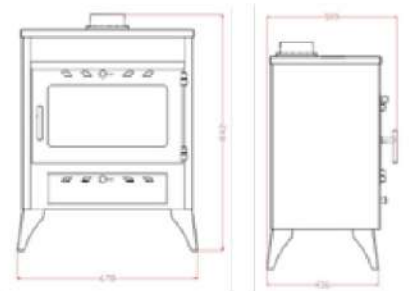

Ref: ESL246002

Una gran cámara de combustión en la estufa Capri permite el uso de troncos de mayor tamaño y una formidable visión del fuego.