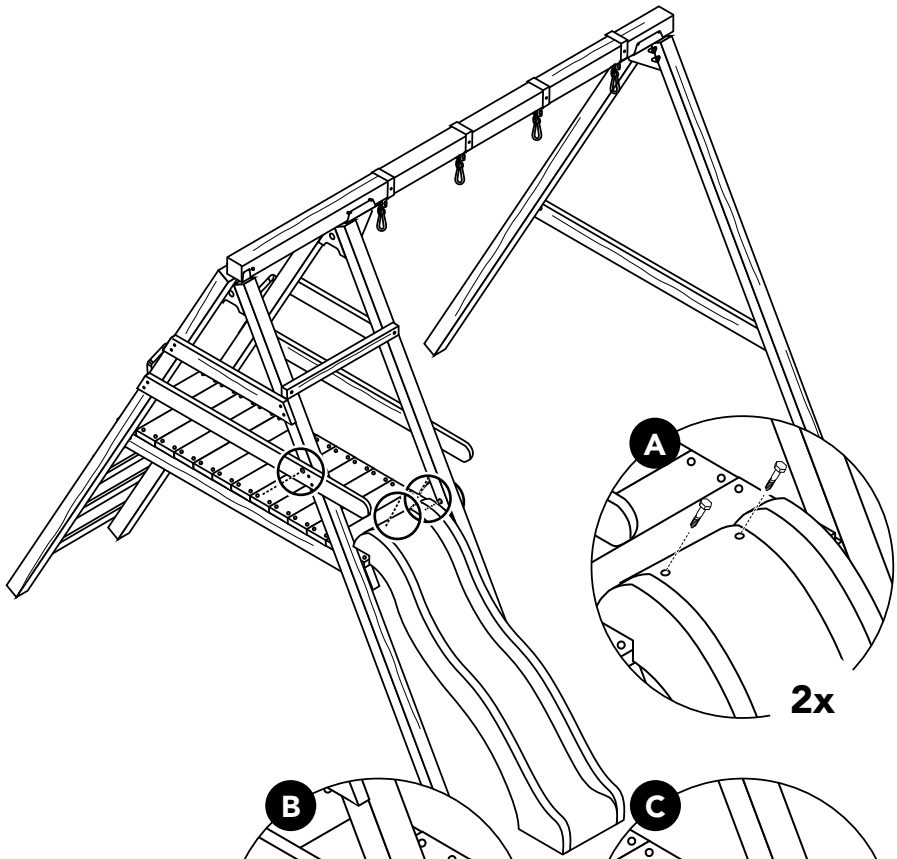

60x

7

Ø 3 mm

3,5 mm

8

- C9  4x
- F5  8x
- A2  2x
- B2  8x
- F1  4x
- H1  12x

9

10

Scan for terms
and conditions

COLOR	EAN-CODE	ART. NO.
Blue	8717306719537	7888002
Red	8717306720922	7888002.RD
Yellow	8717306720908	7888002.GL
Apple green	8717306720885	7888002.AG
Green	8717306720915	7888002.GR