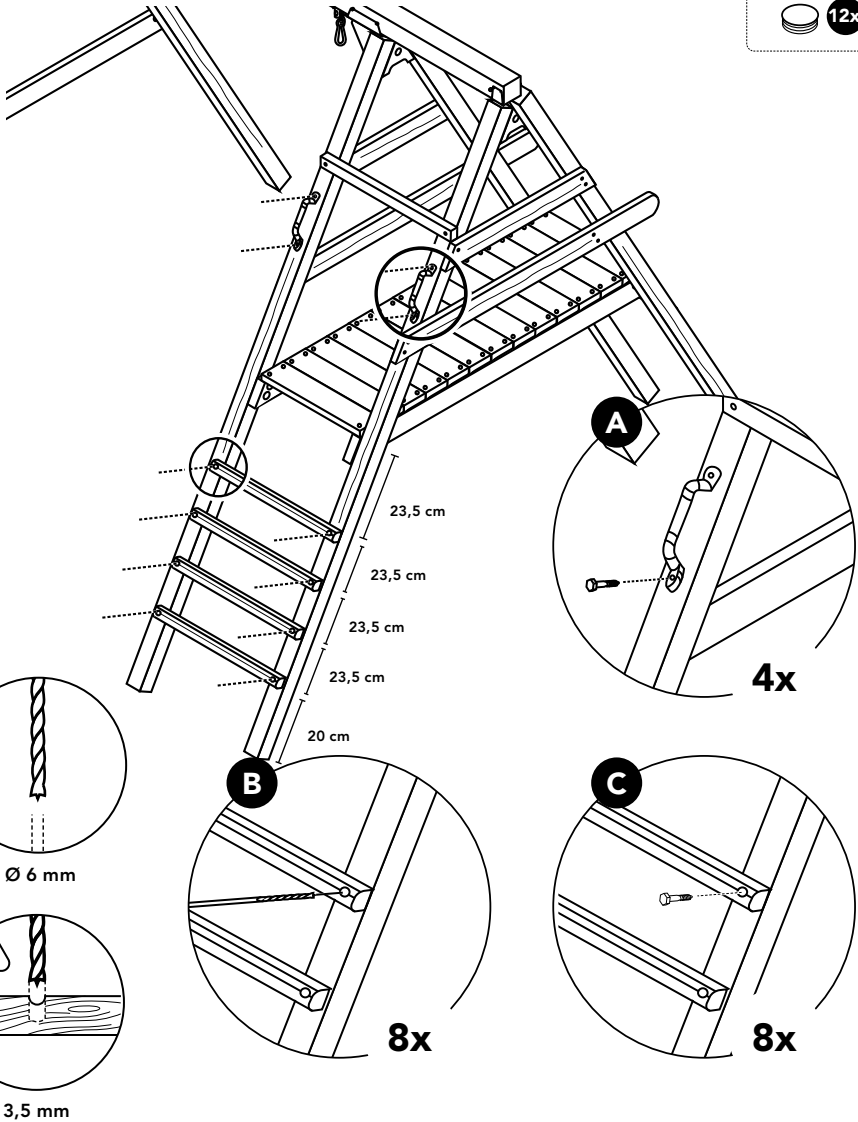

60x

7

Ø 3 mm

3,5 mm

8

- C9  4x
- F5  8x
- A2  2x
- B2  8x
- F1  4x
- H1  12x

9

10

Scan for terms
and conditions

COLOR	EAN-CODE	ART. NO.
Blue	8717306719537	7888002
Red	8717306720922	7888002.RD
Yellow	8717306720908	7888002.GL
Apple green	8717306720885	7888002.AG
Green	8717306720915	7888002.GR