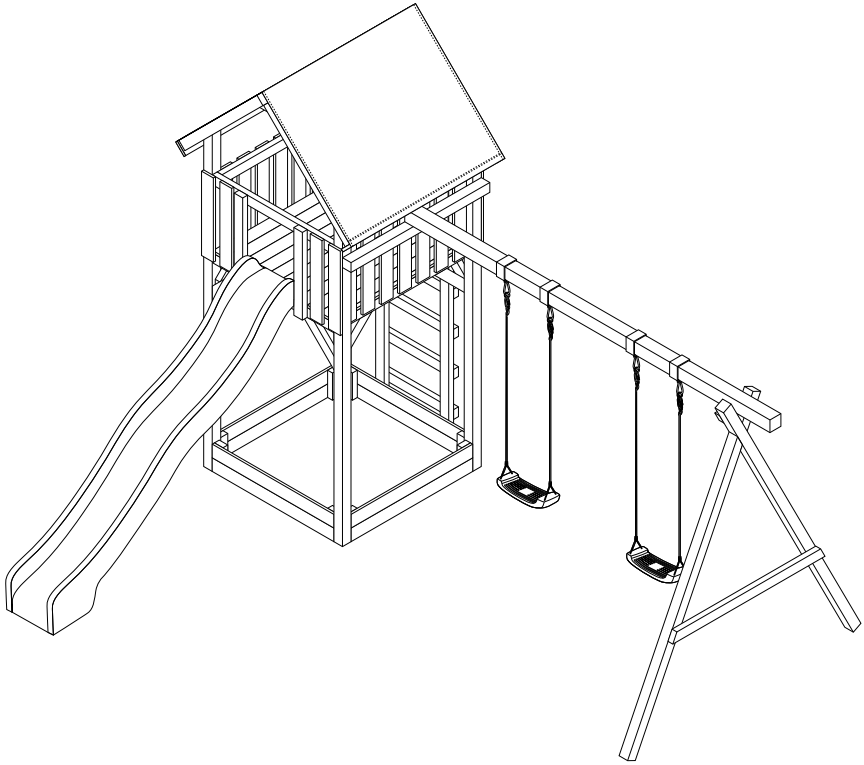

Scan for terms
and conditions

Jonas

Lisa

+31(0)318 692 221
www.swingking.nl

Swing King IS A BRAND OF:

HAPRO INTERNATIONAL