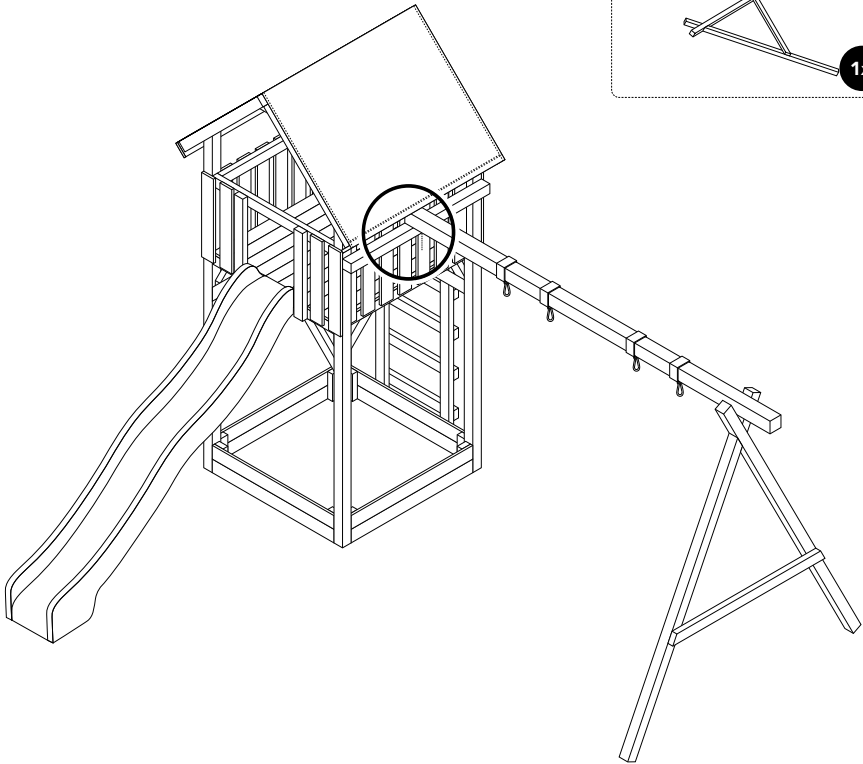

26

$\varnothing$ 3,5 mm