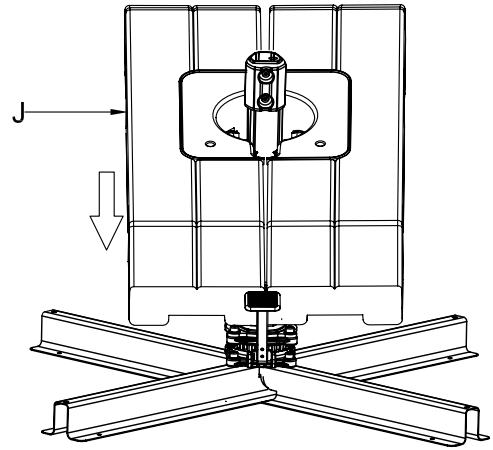

URA038017A 300X350CM

BAHAG:26922775

BAHAG:27159716

BAHAG:27862485

BAHAG:61260759

BAHAG:30185621

2

20 min

NOTICE! The shade must be closed in extreme wind.

A	1		L	1	
B	1		AA	4	
C	1		BB	4	
D	1		CC	8	
E	1		DD	1	
F	1		EE	1	
G	1		FF	1	
H	1		GG	1	
I	2		M	1	
J	2		N	1	
K	1				

01:

04:

02:

05:

03:

06: