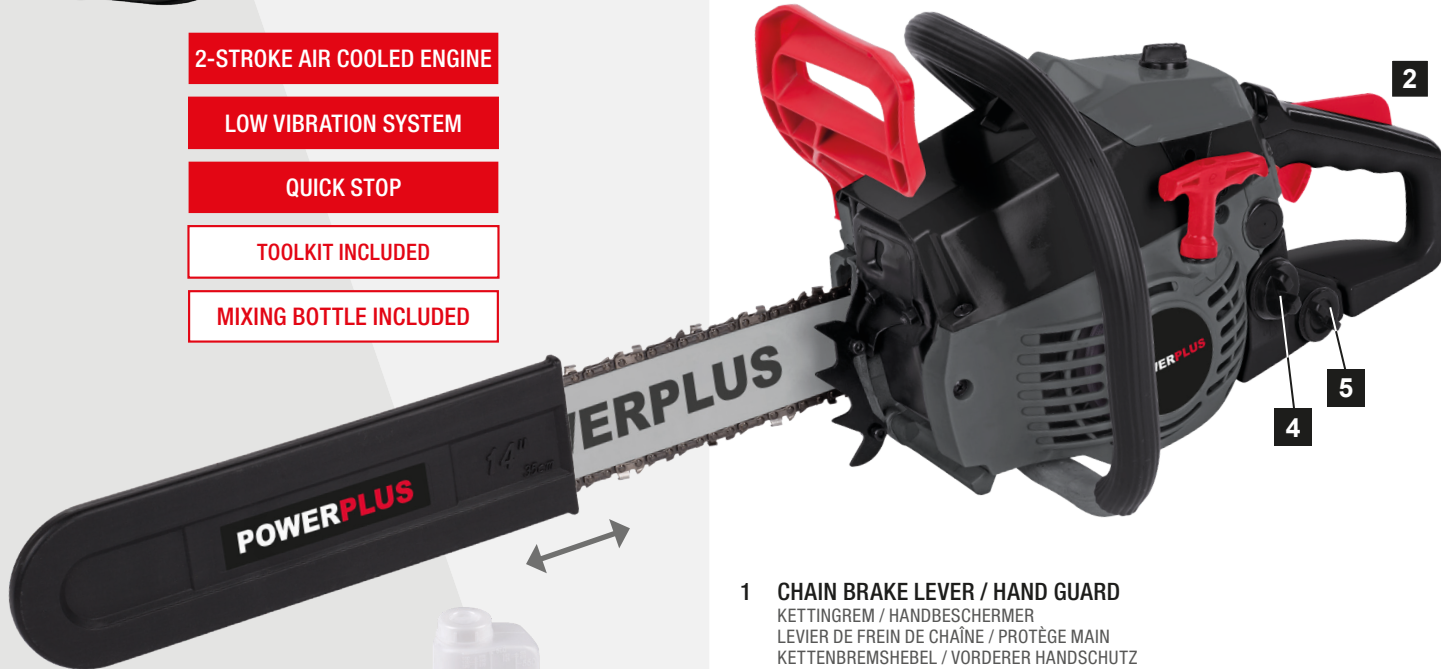

POWERPLUS

POWEG2010

CHAINSAW

37.2cc | 350mm

KETTINGZAAG
TRONÇONNEUSE
KETTENSAGE
MOTOSIERRA

IMPORTANT FEATURES

37.2cc

MAX.
10500 min⁻¹

350 mm
BAR
LENGTH

PRIMER
BULB

2-STROKE AIR COOLED ENGINE

LOW VIBRATION SYSTEM

QUICK STOP

TOOLKIT INCLUDED

MIXING BOTTLE INCLUDED

- 1 CHAIN BRAKE LEVER / HAND GUARD**
KETTINGREM / HANDBESCHERMER
LEVIER DE FREIN DE CHAÎNE / PROTÈGE MAIN
KETTENBREMSHEBEL / VORDERER HANDSCHUTZ
PALANCA DEL FRENO DE CADENA / GUARDAMANOS
- 2 SAFETY TRIGGER**
VEILIGHEIDSTREKKER
COMMANDE DE SÉCURITÉ
SICHERHEITSSPERRE
GATILLO DE SEGURIDAD
- 3 CHOKE LEVER**
CHOKEHENDEL // LEVIER D'ÉTRANGLEUR
CHOKE-HEBEL // PALANCA DEL ESTRANGULADOR
- 4 FUEL TANK 310ml**
BENZINETANK // RÉSERVOIR DE CARBURANT
KRAFTSTOFFTANK // DEPÓSITO DE COMBUSTIBLE
- 5 OIL TANK 210ml**
OLIETANK // RÉSERVOIR D'HUILE
ÓLTANK // TANQUE DE ACEITE

TOOLKIT &
MIXING BOTTLE
(FUEL/OIL)

use with fuel type

95 | 98 | E10

POWERPLUS

POWEG2010

CHAINSAW 37.2cc

This gasoline chainsaw has a powerful 37,2cc 2-stroke air-cooled engine. It is equipped with a firm and sturdy 350mm Oregon guide bar and a reliable Oregon chain. You can work safely thanks to the chain brake lever and hand guard. Starting the chainsaw is easy with the choke lever and primer bulb. The compact chainsaw is a real lightweight and therefore very easy to use. It is perfect for small garden jobs. Cutting branches, smaller trees or slicing logs for firewood will be done efficiently. It is delivered with a blade guard and toolkit & mixing bottle (fuel/oil).

TECHNICAL SPECIFICATIONS POWEG2010		Features	Box content	Symbols
Cylinder capacity	37.2cc	<ul style="list-style-type: none"> • 2-stroke air-cooled engine • Automatic choke switch off • Torch spark plug • Low vibration system 	1x gasoline chainsaw	 
Rotation speed	max. 10500min ⁻¹		1x blade 350mm / 14"	
Blade size	350mm / 14"		1x bar cover	
Tank (fuel)	310ml		1x mixing bottle	
Tank (oil)	210ml		1x spark plug wrench	
Chain speed	11m/s		2x hex key	
			1x screwdriver	
		1x manual		