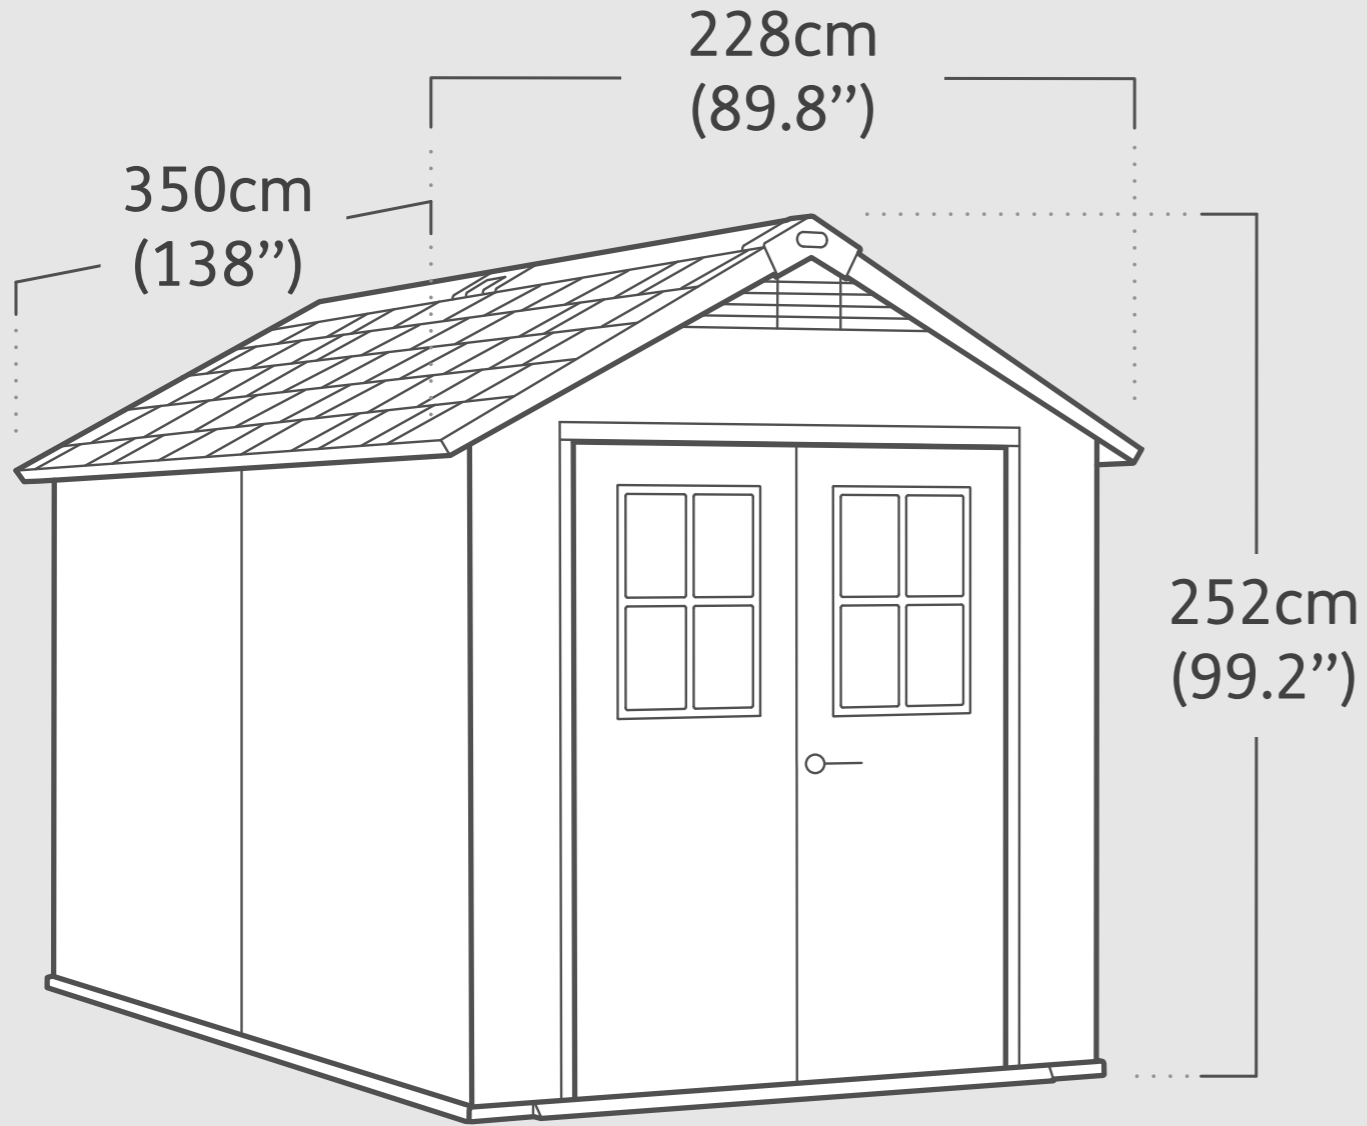

Newton 7511

Product Dimensions

Interior Dimensions (WxDxH) : 201x326x236 cm | 79"x128.3"x92.9"