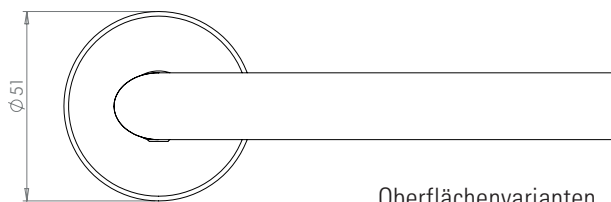

DETROIT

- Einfache Montage
- Sorgfältig bearbeitete Oberflächen
- Langlebig hohe Qualität
- Passt auf herkömmliche Türen
- Wartungsfreies Gleitlager

Oberflächenvarianten
surface variants

Edelstahl matt
stainless steel

DETROIT

- easy mounting
- precise processed surface
- Durable high quality
- Fits conventional doors
- resistant slide bearing