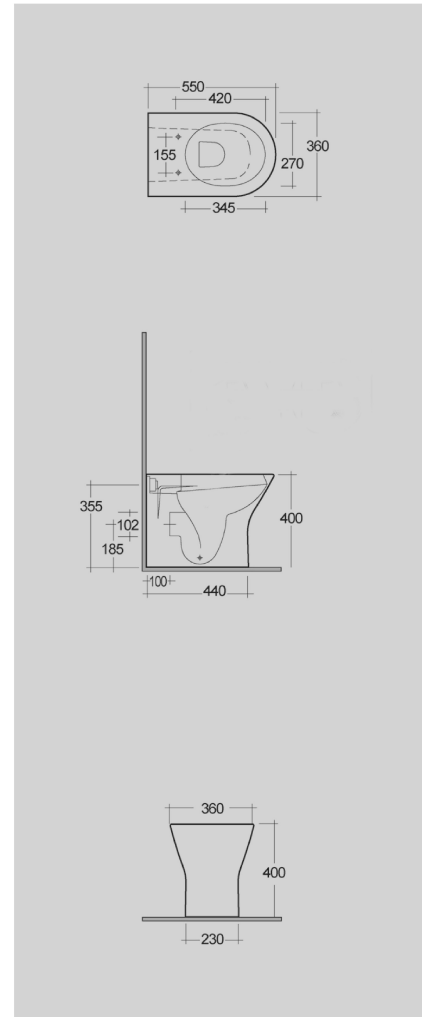

### Technische Spezifikationen

Größe:	550 x 360 mm
Gewicht:	25,5 kg
Farbe:	Schwarz
Siphon-Typ:	P-Falle
Wasserabscheider Typ:	Verdeckt
Spülungstyp:	Dual Flush
Schüsselform:	Kompakt Oval
Kollektion:	Rak-Feeling Wc's & Bidet

### Code Name

REST19504A RAK-FEELING RIMLESS WAND  
WASSERKLOSETT 55 CM SCHWARZ MATT

RSTSC3901504 RAK-FEELING SOFT CLOSE SEAT COVER  
SCHWARZ MATT

Dimensions: All dimensions in mm. Tolerance of vitreous china & fireclay items: +/- 5% for below 200mm and +/- 3% for above 200 mm; for all other items tolerance +/- 1%. Note: Due to a continuing development program to improve design and performance, the manufacturer reserves all rights to vary specifications without prior information. Please note accessories are for photographic use only.