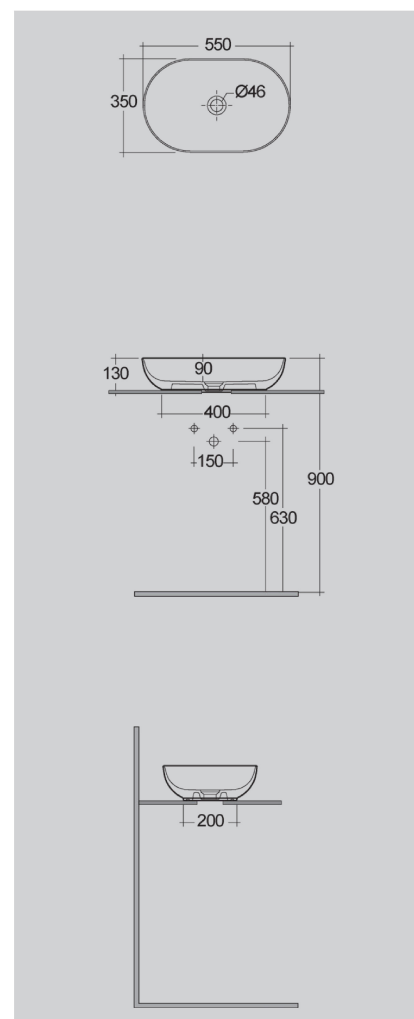

RAK-FEELING - FEECT5500504A - SCHWARZ MATT

Waschbecken | Aufgesetzt

RAK
CERAMICS

Technische Spezifikationen

Größe:	550 x 350 mm
Gewicht:	9,3 kg
Farbe:	Schwarz
Schüsselform:	Oval
Kollektion:	Rak-Feeling Waschbecken

Code Name

FEECT5500504A RAK-FEELING SLIM OVAL WASCHECKEN
55 CM SCHWARZ MATT

Dimensions: All dimensions in mm. Tolerance of vitreous china & fireclay items: +/- 5% for below 200mm and +/- 3% for above 200 mm; for all other items tolerance +/- 1%. Note: Due to a continuing development program to improve design and performance, the manufacturer reserves all rights to vary specifications without prior information. Please note accessories are for photographic use only.