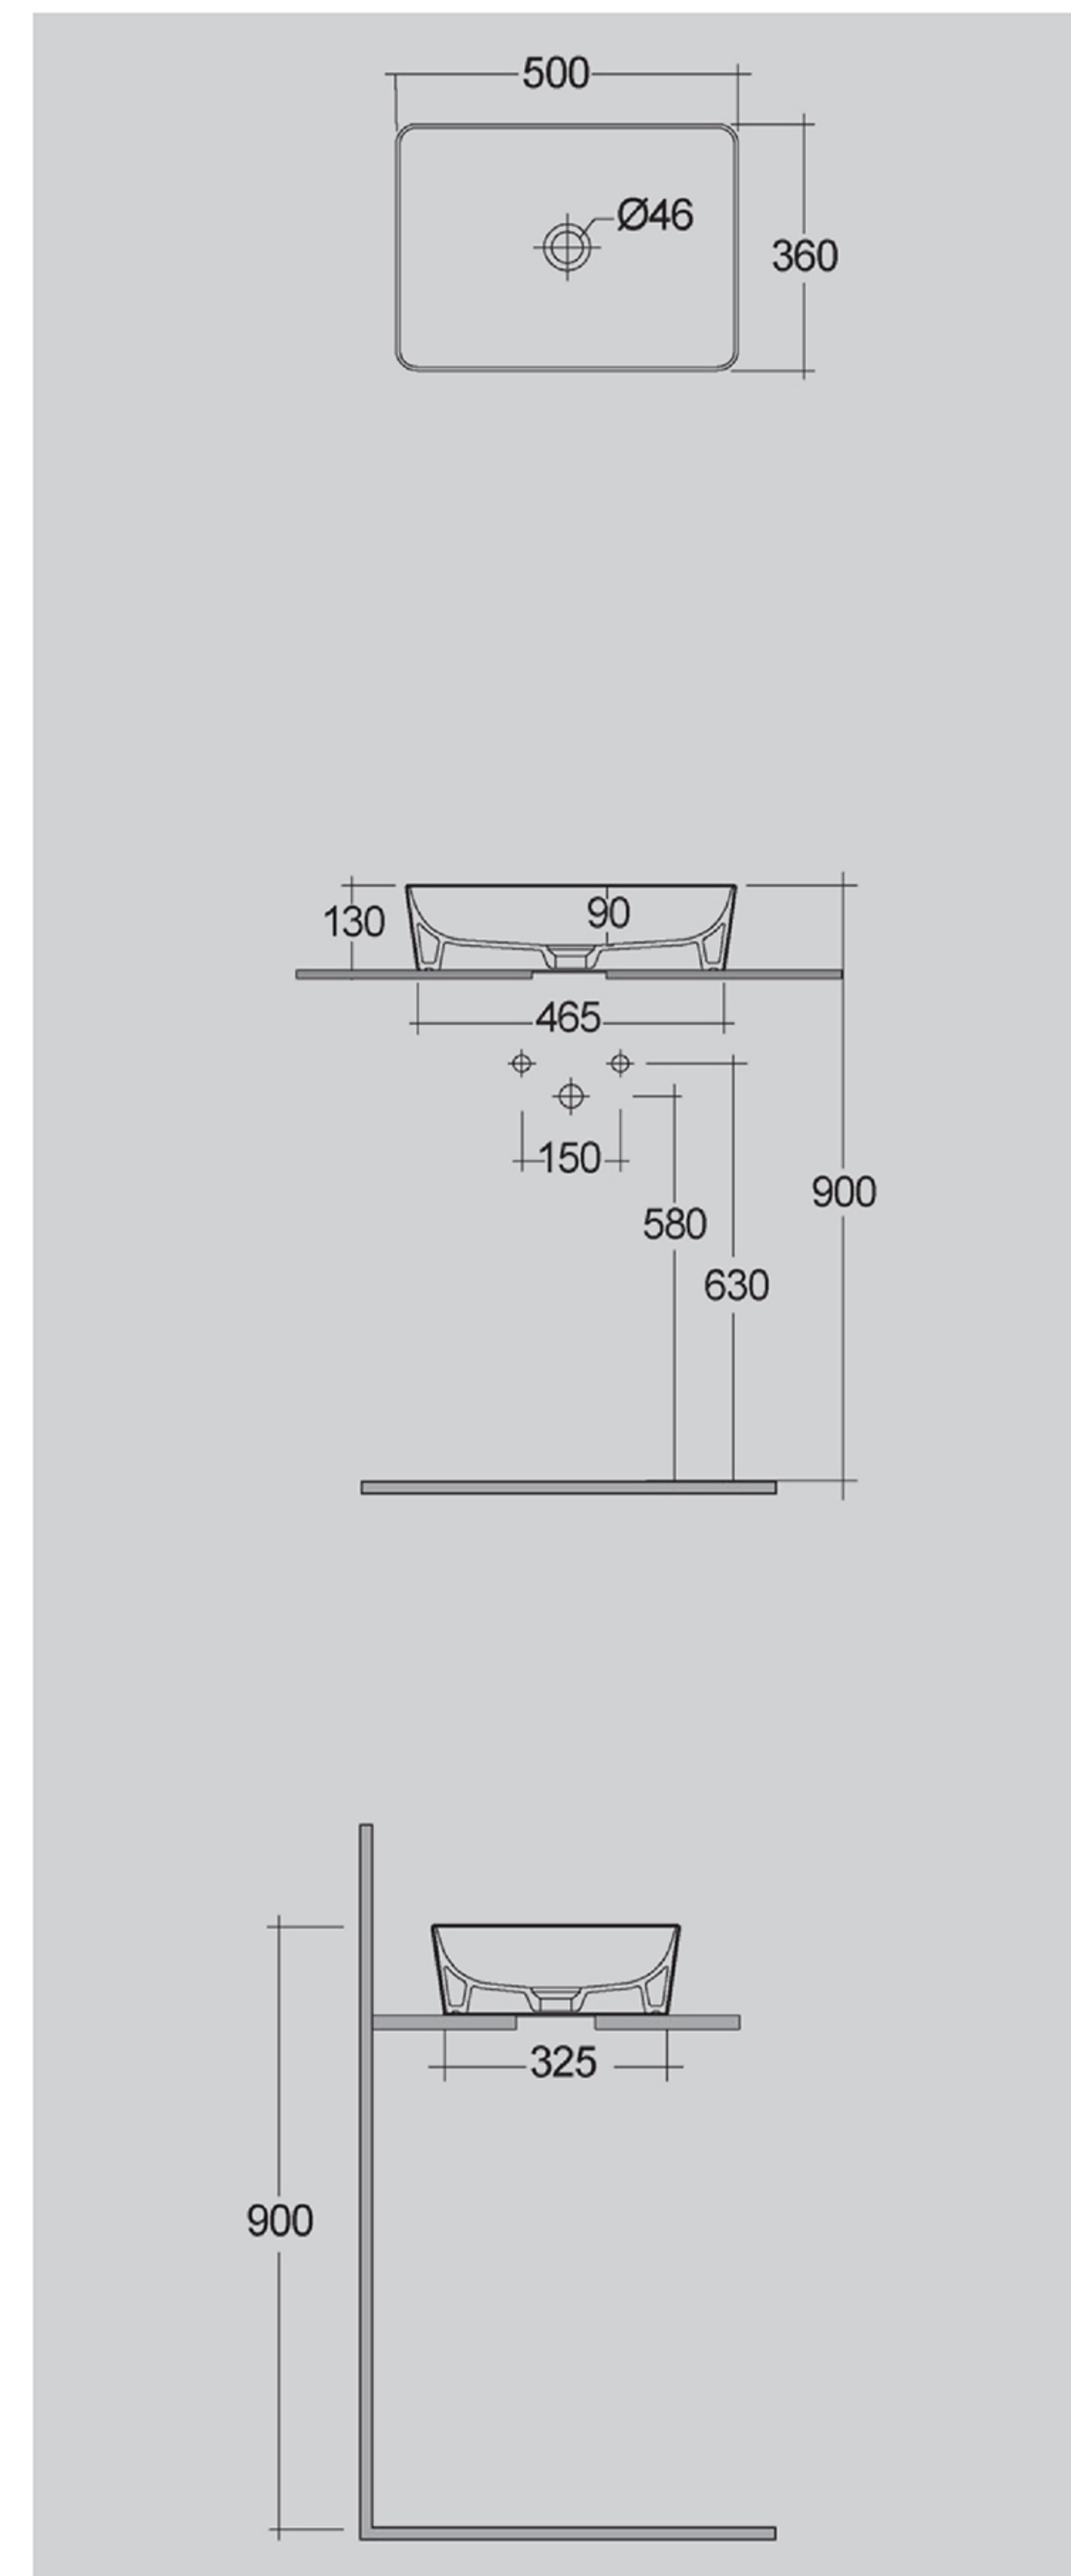

# RAK-FEELING - FEECT5000500A - WEIß MATT

## Waschbecken | Aufgesetzt

**RAK**  
CERAMICS

### Technische Spezifikationen

Größe:	500 x 360 mm
Gewicht:	12,5 kg
Farbe:	Weiß
Bowl Shape:	Rechteck
Kollektion:	Rak-Feeling Waschbecken

### Code Name

FEECT5000500A RAK-FEELING SLIM RECHTECK  
WASCHBECKEN 50 CM WEIß MATT

Dimensions: All dimensions in mm. Tolerance of vitreous china & fireclay items: +/- 5% for below 200mm and +/- 3% for above 200 mm; for all other items tolerance +/- 1%. Note: Due to a continuing development program to improve design and performance, the manufacturer reserves all rights to vary specifications without prior information. Please note accessories are for photographic use only.