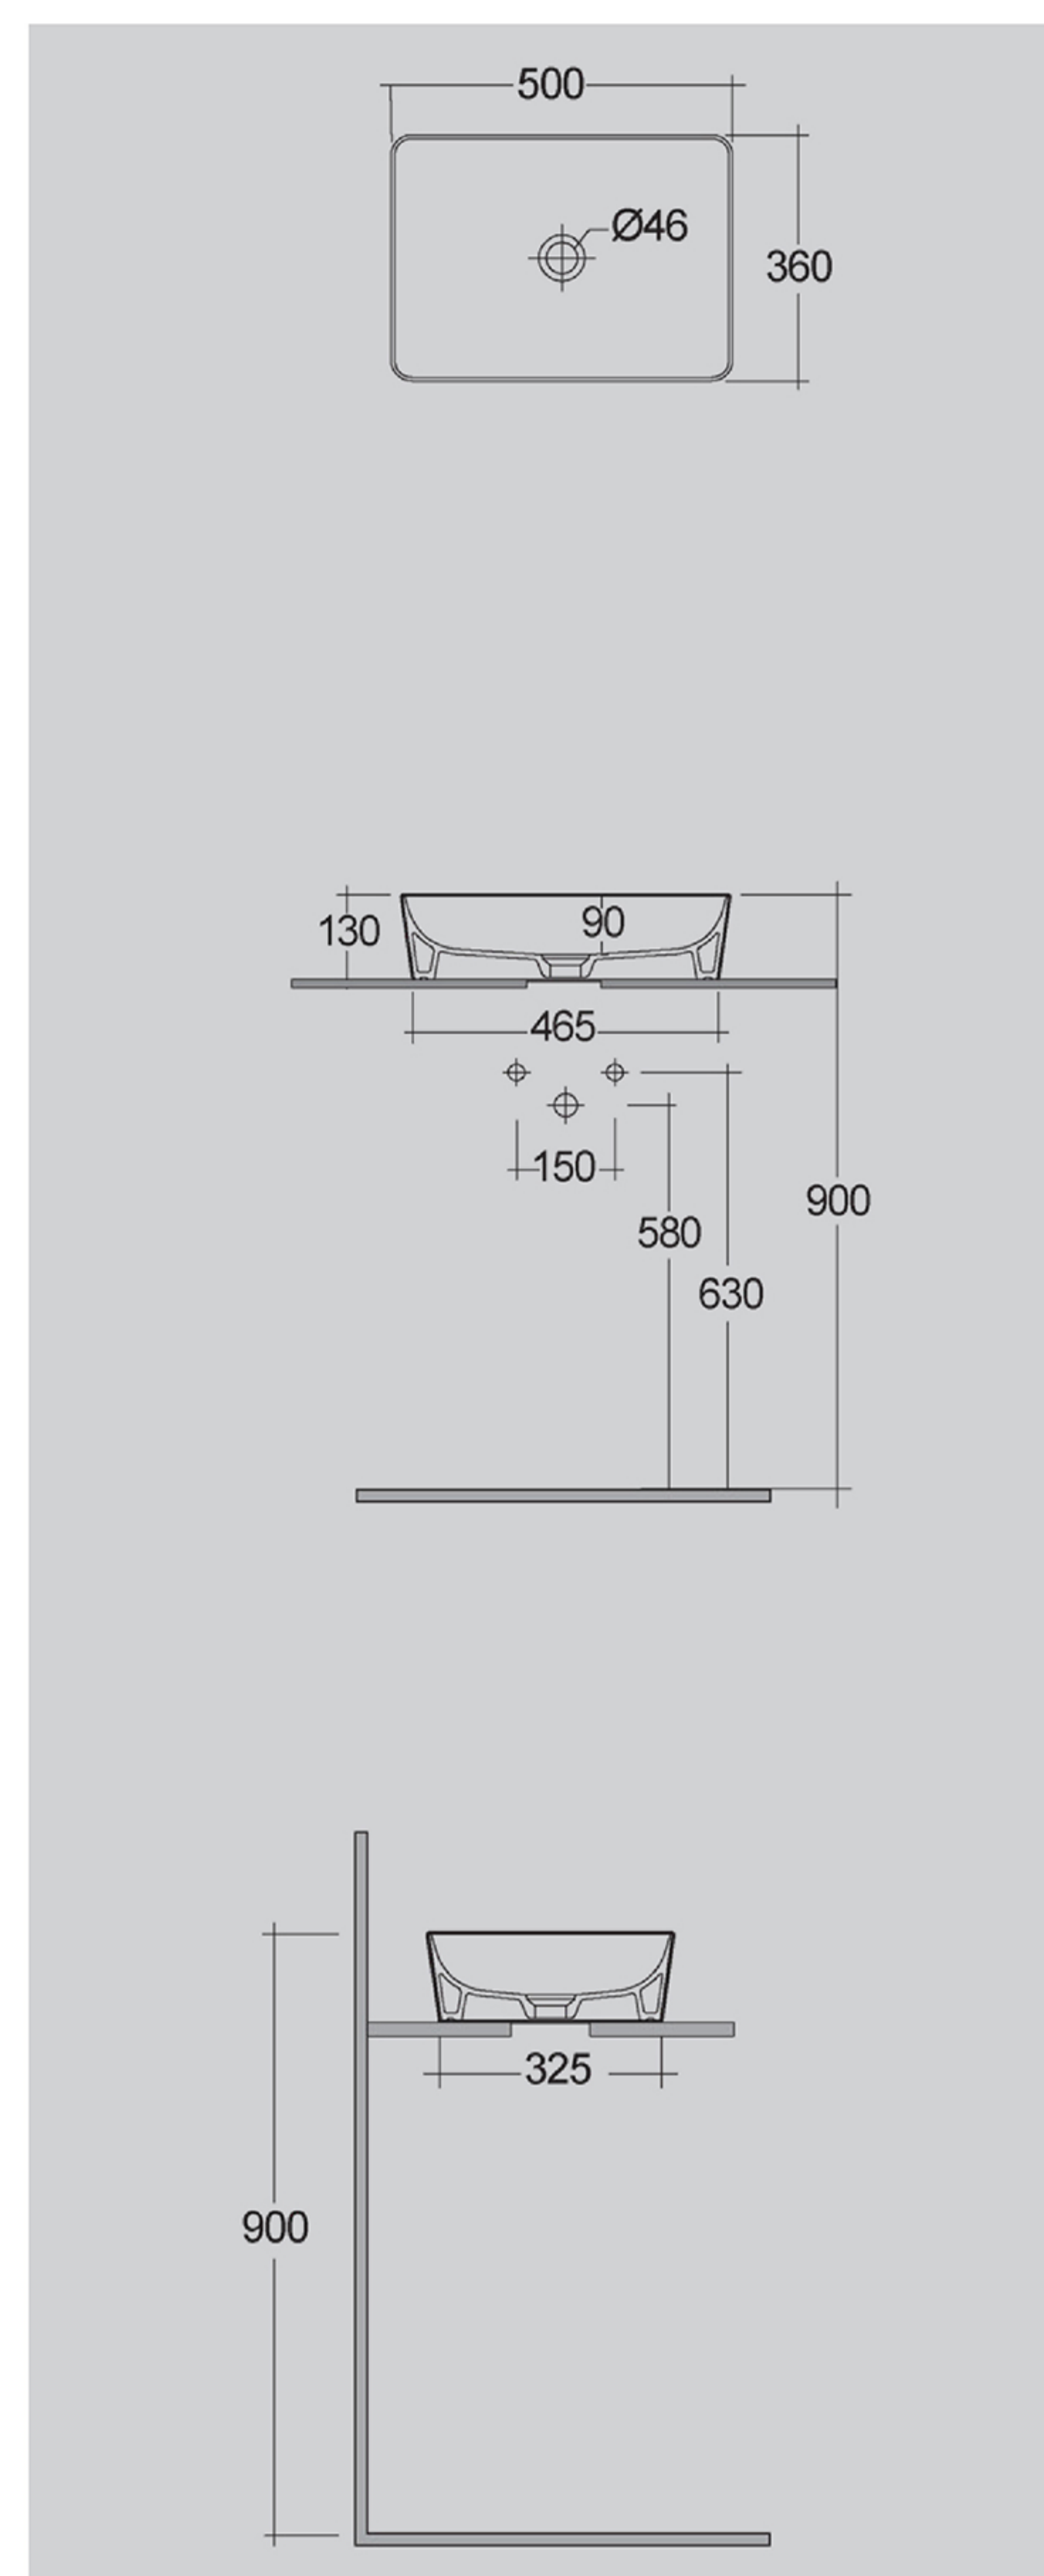

RAK-FEELING - FEECT5000504A - SCHWARZ MATT

Waschbecken | Aufgesetzt

RAK
CERAMICS

Technische Spezifikationen

Größe:	500 x 360 mm
Gewicht:	12,5 kg
Farbe:	Schwarz
Schüsselform:	Rechteck
Kollektion:	Rak-Feeling Waschbecken

Code Name

FEECT5000504A RAK-FEELING SLIM RECHTECK
WASCHBECKEN 50 CM SCHWARZ MATT

Dimensions: All dimensions in mm. Tolerance of vitreous china & fireclay items: +/- 5% for below 200mm and +/- 3% for above 200 mm; for all other items tolerance +/- 1%. Note: Due to a continuing development program to improve design and performance, the manufacturer reserves all rights to vary specifications without prior information. Please note accessories are for photographic use only.