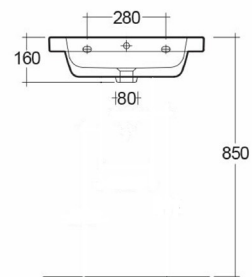

RAK-FEELING - RST0801500A - WEIß MATT

Waschtisch | Wand

RAK
CERAMICS

Technische Spezifikationen

| | |
|---------------|------------------------|
| Größe: | 550 x 460 mm |
| Gewicht: | 23 kg |
| Farbe: | Weiß |
| Schüsselform: | Rechteck |
| Kollektion: | Rak-Feeling Waschtisch |

Code Name

RST0801500A RAK-FEELING WAND WASCHTISCH 55 CM
WEIß MATT

Dimensions: All dimensions in mm. Tolerance of vitreous china & fireclay items: +/- 5% for below 200mm and +/- 3% for above 200 mm; for all other items tolerance +/- 1%. Note: Due to a continuing development program to improve design and performance, the manufacturer reserves all rights to vary specifications without prior information. Please note accessories are for photographic use only.