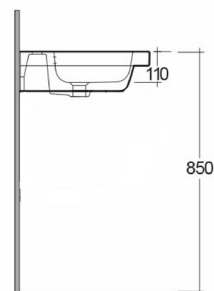

RAK-FEELING - RST0801500A - WEIß MATT

Waschtisch | Wand

RAK
CERAMICS

Technische Spezifikationen

| | |
|---------------|------------------------|
| Größe: | 550 x 460 mm |
| Gewicht: | 23 kg |
| Farbe: | Weiß |
| Schüsselform: | Rechteck |
| Kollektion: | Rak-Feeling Waschtisch |

Code Name

RST0801500A RAK-FEELING WAND WASCHTISCH 55 CM
WEIß MATT

Dimensions: All dimensions in mm. Tolerance of vitreous china & fireclay items: +/- 5% for below 200mm and +/- 3% for above 200 mm; for all other items tolerance +/- 1%. Note: Due to a continuing development program to improve design and performance, the manufacturer reserves all rights to vary specifications without prior information. Please note accessories are for photographic use only.