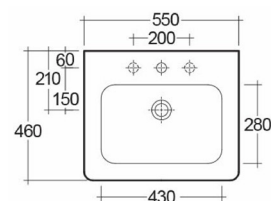

RAK-FEELING - RST0801500A - WEIß MATT

Waschtisch | Wand

RAK
CERAMICS

Technische Spezifikationen

| | |
|---------------|------------------------|
| Größe: | 550 x 460 mm |
| Gewicht: | 23 kg |
| Farbe: | Weiß |
| Schüsselform: | Rechteck |
| Kollektion: | Rak-Feeling Waschtisch |

Code Name

RST0801500A RAK-FEELING WAND WASCHTISCH 55 CM
WEIß MATT

Dimensions: All dimensions in mm. Tolerance of vitreous china & fireclay items: +/- 5% for below 200mm and +/- 3% for above 200 mm; for all other items tolerance +/- 1%. Note: Due to a continuing development program to improve design and performance, the manufacturer reserves all rights to vary specifications without prior information. Please note accessories are for photographic use only.