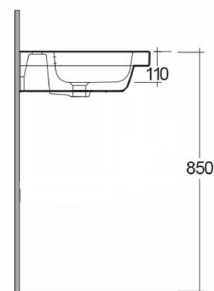

RAK-FEELING - RST0801503A - GREY MATT

Waschtisch | Wand

RAK
CERAMICS

Technische Spezifikationen

Größe:	550 x 460 mm
Gewicht:	23 kg
Farbe:	Grey
Schüsselform:	Rechteck
Kollektion:	Rak-Feeling Waschtisch

Code Name

RST0801503A RAK-FEELING WAND WASCHTISCH 55 CM
GREY MATT

Dimensions: All dimensions in mm. Tolerance of vitreous china & fireclay items: +/- 5% for below 200mm and +/- 3% for above 200 mm; for all other items tolerance +/- 1%. Note: Due to a continuing development program to improve design and performance, the manufacturer reserves all rights to vary specifications without prior information. Please note accessories are for photographic use only.