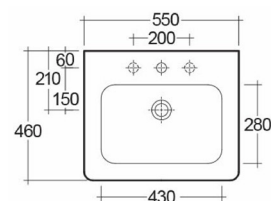

RAK-FEELING - RST0801503A - GREY MATT

Waschtisch | Wand

RAK
CERAMICS

Technische Spezifikationen

Größe:	550 x 460 mm
Gewicht:	23 kg
Farbe:	Grey
Schüsselform:	Rechteck
Kollektion:	Rak-Feeling Waschtisch

Code Name

RST0801503A RAK-FEELING WAND WASCHTISCH 55 CM
GREY MATT

Dimensions: All dimensions in mm. Tolerance of vitreous china & fireclay items: +/- 5% for below 200mm and +/- 3% for above 200 mm; for all other items tolerance +/- 1%. Note: Due to a continuing development program to improve design and performance, the manufacturer reserves all rights to vary specifications without prior information. Please note accessories are for photographic use only.