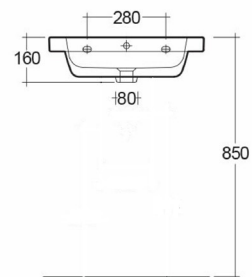

RAK-FEELING - RST0801503A - GREY MATT

Waschtisch | Wand

RAK
CERAMICS

Technische Spezifikationen

Größe:	550 x 460 mm
Gewicht:	23 kg
Farbe:	Grey
Schüsselform:	Rechteck
Kollektion:	Rak-Feeling Waschtisch

Code Name

RST0801503A RAK-FEELING WAND WASCHTISCH 55 CM
GREY MATT

Dimensions: All dimensions in mm. Tolerance of vitreous china & fireclay items: +/- 5% for below 200mm and +/- 3% for above 200 mm; for all other items tolerance +/- 1%. Note: Due to a continuing development program to improve design and performance, the manufacturer reserves all rights to vary specifications without prior information. Please note accessories are for photographic use only.