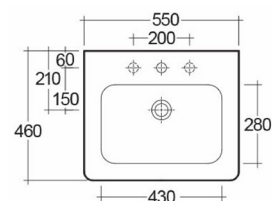

### Technische Spezifikationen

Größe:	550 x 460 mm
Gewicht:	23 kg
Farbe:	Black
Schüsselform:	Rechteck
Kollektion:	Rak-Feeling Waschtisch

### Code Name

RST0801504A RAK-FEELING WAND WASCHTISCH 55 CM  
BLACK MATT

Dimensions: All dimensions in mm. Tolerance of vitreous china & fireclay items: +/- 5% for below 200mm and +/- 3% for above 200 mm; for all other items tolerance +/- 1%. Note: Due to a continuing development program to improve design and performance, the manufacturer reserves all rights to vary specifications without prior information. Please note accessories are for photographic use only.