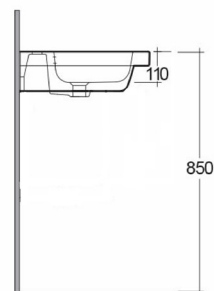

### Technische Spezifikationen

Größe:	550 x 460 mm
Gewicht:	23 kg
Farbe:	Black
Schüsselform:	Rechteck
Kollektion:	Rak-Feeling Waschtisch

### Code Name

RST0801504A RAK-FEELING WAND WASCHTISCH 55 CM  
BLACK MATT

Dimensions: All dimensions in mm. Tolerance of vitreous china & fireclay items: +/- 5% for below 200mm and +/- 3% for above 200 mm; for all other items tolerance +/- 1%. Note: Due to a continuing development program to improve design and performance, the manufacturer reserves all rights to vary specifications without prior information. Please note accessories are for photographic use only.