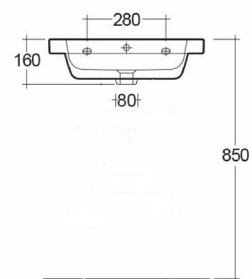

### Technische Spezifikationen

Größe:	550 x 460 mm
Gewicht:	23 kg
Farbe:	Black
Schüsselform:	Rechteck
Kollektion:	Rak-Feeling Waschtisch

### Code Name

RST0801504A RAK-FEELING WAND WASCHTISCH 55 CM  
BLACK MATT

Dimensions: All dimensions in mm. Tolerance of vitreous china & fireclay items: +/- 5% for below 200mm and +/- 3% for above 200 mm; for all other items tolerance +/- 1%. Note: Due to a continuing development program to improve design and performance, the manufacturer reserves all rights to vary specifications without prior information. Please note accessories are for photographic use only.