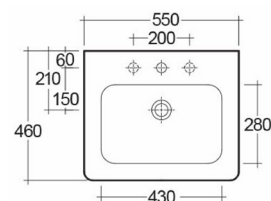

RAK-FEELING - RST0801505A - GREIGE MATT

Waschtisch | Wand

RAK
CERAMICS

Technische Spezifikationen

Größe:	550 x 460 mm
Gewicht:	23 kg
Farbe:	Greige
Schüsselform:	Rechteck
Kollektion:	Rak-Feeling Waschtisch

Code Name

RST0801505A RAK-FEELING WAND WASCHTISCH 55 CM
GREIGE MATT

Dimensions: All dimensions in mm. Tolerance of vitreous china & fireclay items: +/- 5% for below 200mm and +/- 3% for above 200 mm; for all other items tolerance +/- 1%. Note: Due to a continuing development program to improve design and performance, the manufacturer reserves all rights to vary specifications without prior information. Please note accessories are for photographic use only.