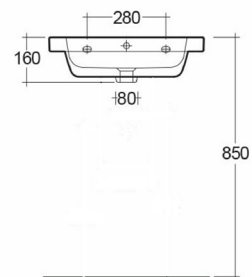

RAK-FEELING - RST0801505A - GREIGE MATT

Waschtisch | Wand

RAK
CERAMICS

Technische Spezifikationen

Größe:	550 x 460 mm
Gewicht:	23 kg
Farbe:	Greige
Schüsselform:	Rechteck
Kollektion:	Rak-Feeling Waschtisch

Code Name

RST0801505A RAK-FEELING WAND WASCHTISCH 55 CM
GREIGE MATT

Dimensions: All dimensions in mm. Tolerance of vitreous china & fireclay items: +/- 5% for below 200mm and +/- 3% for above 200 mm; for all other items tolerance +/- 1%. Note: Due to a continuing development program to improve design and performance, the manufacturer reserves all rights to vary specifications without prior information. Please note accessories are for photographic use only.