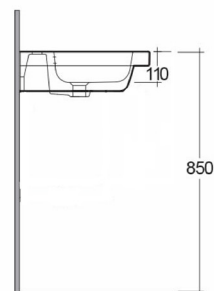

RAK-FEELING - RST0801505A - GREIGE MATT

Waschtisch | Wand

RAK
CERAMICS

Technische Spezifikationen

Größe:	550 x 460 mm
Gewicht:	23 kg
Farbe:	Greige
Schüsselform:	Rechteck
Kollektion:	Rak-Feeling Waschtisch

Code Name

RST0801505A RAK-FEELING WAND WASCHTISCH 55 CM
GREIGE MATT

Dimensions: All dimensions in mm. Tolerance of vitreous china & fireclay items: +/- 5% for below 200mm and +/- 3% for above 200 mm; for all other items tolerance +/- 1%. Note: Due to a continuing development program to improve design and performance, the manufacturer reserves all rights to vary specifications without prior information. Please note accessories are for photographic use only.