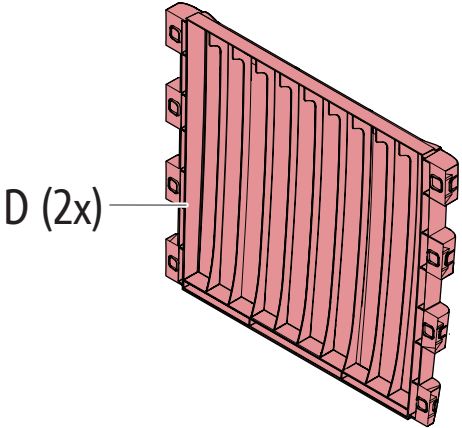

PATIO UMBRELLA TABLE

"Patio Umbrella table" V0.1 / 442294 / 598968

Ericssonstraat 17 | 5121 MK Rijen | The Netherlands | WWW.KETER.COM

 AMERICA A
 EUROPE
-EN581
-EN12520
-Geprüfte Sicherheit

MAX 50 kg
110 lbs

< 40 °C < 104 °F
°C °F
> 0 > 32

MAX 20 kg
44 lbs

1

2

3

4

Not included
Max base size:
43x43 cm / 17.5x17.5 inch

1