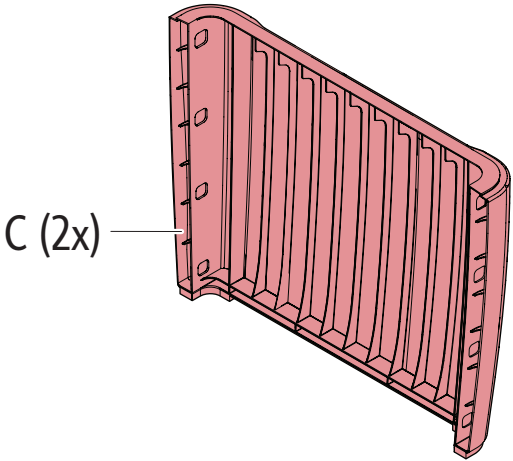

PATIO UMBRELLA TABLE

"Patio Umbrella table" V0.1 / 442294 / 598968

Ericssonstraat 17 | 5121 MK Rijen | The Netherlands | WWW.KETER.COM

 AMERICA A
 EUROPE
-EN581
-EN12520
-Geprüfte Sicherheit

MAX 50 kg
110 lbs

< 40 °C < 104 °F
°C °F
> 0 > 32

MAX 20 kg
44 lbs

1

2

3

4

Not included
Max base size:
43x43 cm / 17.5x17.5 inch

1