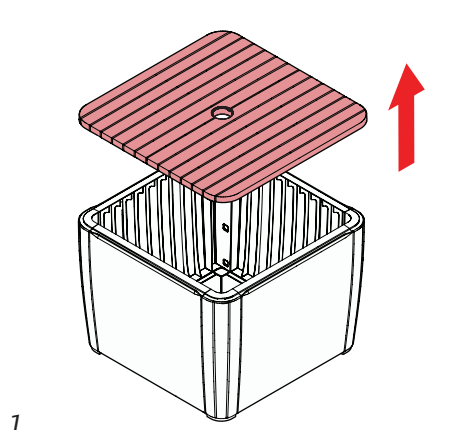

PATIO UMBRELLA TABLE

"Patio Umbrella table" V0.1 / 442294 / 598968

Ericssonstraat 17 | 5121 MK Rijen | The Netherlands | WWW.KETER.COM

 AMERICA A
 EUROPE
-EN581
-EN12520
-Geprüfte Sicherheit

MAX 50 kg
110 lbs

< 40 °C < 104 °F
°C °F
> 0 > 32

MAX 20 kg
44 lbs

1

2

3

4

Not included
Max base size:
43x43 cm / 17.5x17.5 inch

1