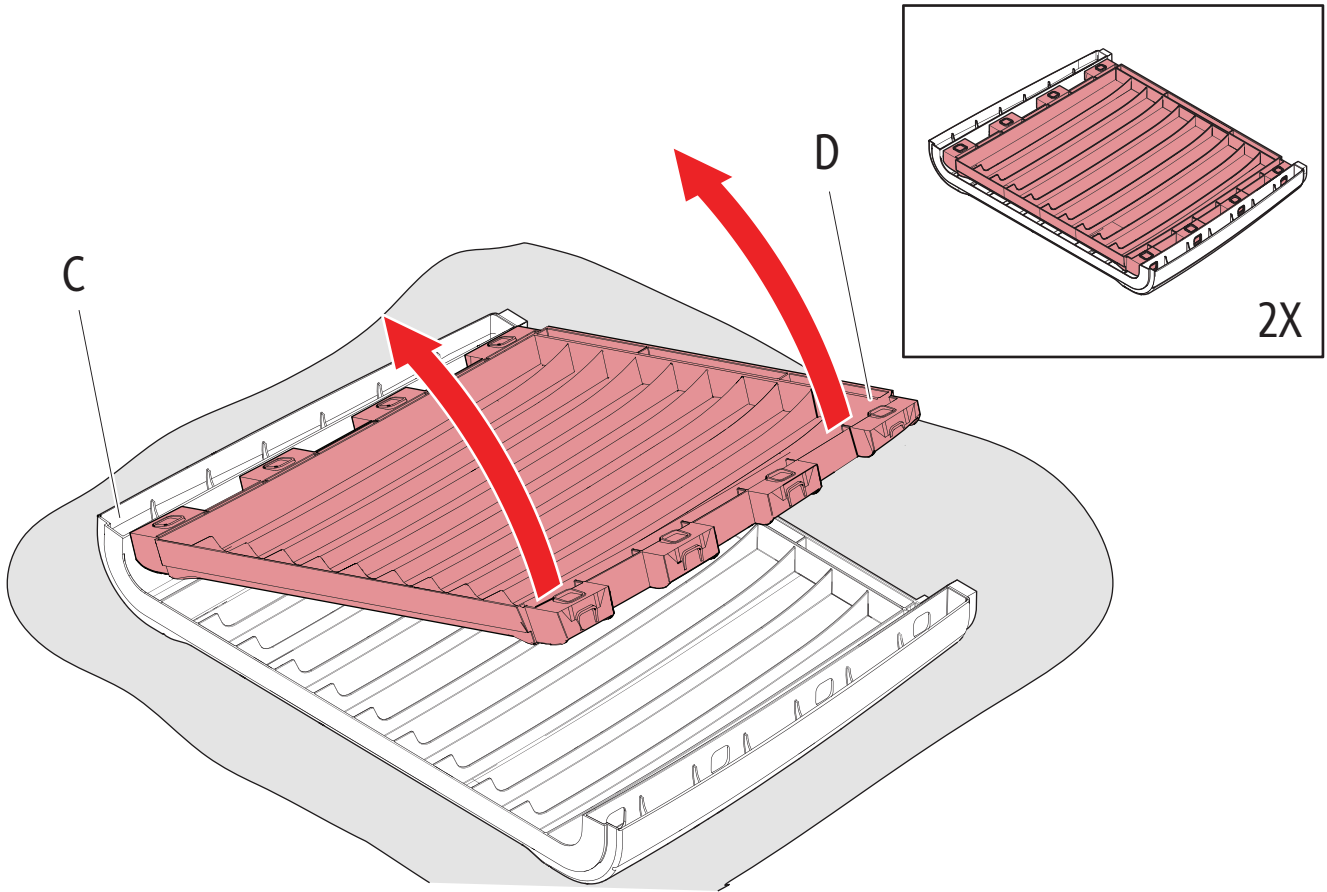

PATIO UMBRELLA TABLE

"Patio Umbrella table" V0.1 / 442294 / 598968

Ericssonstraat 17 | 5121 MK Rijen | The Netherlands | WWW.KETER.COM

 AMERICA A
 EUROPE
-EN581
-EN12520
-Geprüfte Sicherheit

MAX 50 kg
110 lbs

< 40 °C < 104 °F
°C °F
> 0 > 32

MAX 20 kg
44 lbs

1

2

3

4

Not included
Max base size:
43x43 cm / 17.5x17.5 inch

1