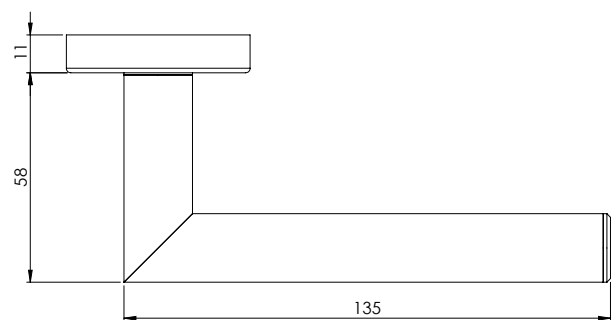

## L-FORM EM

- *easy mounting*
- *precise processed surface*
- *Durable high quality*
- *Fits conventional doors*
- *resistant slide bearing*