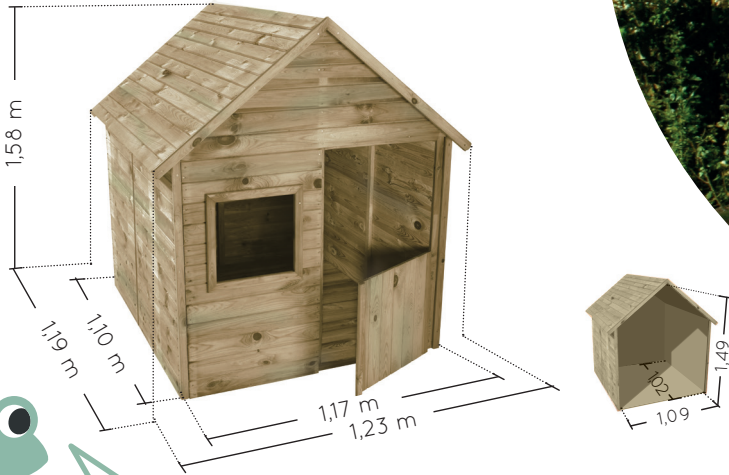

## Ref. 2664 MARINA

3-12  
years

50  
kg max.

Complies with current Toy regulations

**One gate**  
-54 x 103 cm

**One window**  
-29 x 32,5 cm

Treated with green autoclave.

Wooden roof.

Floor.

Pre-assembled panels

12 mm

To be assembled by yourself.

53 cm  
120 cm  
80 cm

140 kg

PRICE  
incl. tax

The mark of responsible forestry