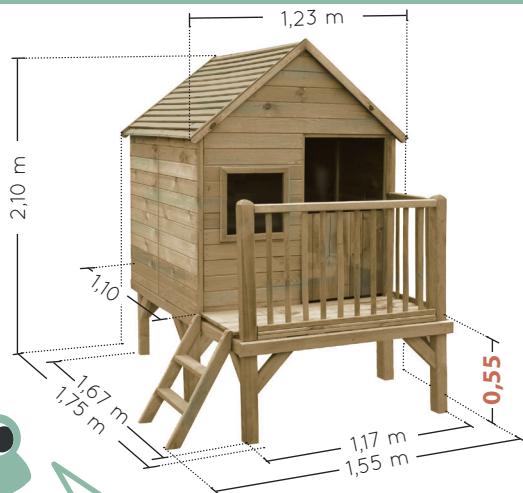

Ref. 2663 WINNY

3-12
years

50
kg max.

One gate
-54 x 103 cm

One window
-29 x 32,5 cm

Treated with green autoclave.

Wooden roof.

Anchorage included.
To be sealed in a concrete block (not included).

Included !

Pre-assembled panels

12 mm

To be assembled by yourself.

↓ 62 cm
→ 120 cm
↙ 80 cm

182 kg

PRICE
incl. tax

Complies with
current Toy regulations

The mark of
responsible forestry

non-contractual visuals

Warning.
• Only for outdoor domestic use.
• Not suitable for children under 36 months.
• For children from 3 to 12 years (50 kg max)

* Against Fungi (Basidiomycètes, cubic rot, fibrous)