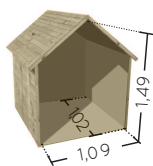

Ref. 2663 WINNY

3-12
years

50
kg max.

One gate
-54 x 103 cm

One window
-29 x 32,5 cm

Treated with green autoclave.

Wooden roof.

Anchorage included.
To be sealed in a concrete block (not included).

Included !

Pre-assembled panels

12 mm

To be assembled by yourself.

↓ 62 cm
→ 120 cm
↙ 80 cm

182 kg

PRICE
incl. tax

Complies with
current Toy regulations