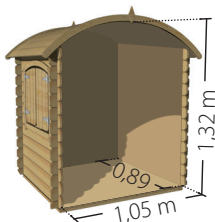

Ref. 785224 PATTY

3-12
years

50
kg max.

Complies with current Toy regulations

One door

-61 x 108,5 cm + plexi

One window with shutters

-61 x 49,5 cm

Floor !

Wooden roof.

Nested timbers

16 mm

To be assembled by yourself.

non-contractual visuals

↑ 26,5 cm
→ 120 cm
↙ 80 cm

68 kg