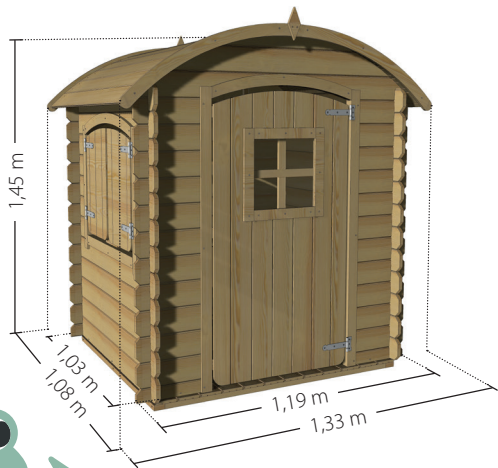

Ref. 785224 PATTY

3-12
years

50
kg max.

Complies with current Toy regulations

One door

-61 x 108,5 cm + plexi

One window with shutters

-61 x 49,5 cm

Floor !

Wooden roof.

Nested timbers

16 mm

To be assembled by yourself.

non-contractual visuals

↑ 26,5 cm
→ 120 cm
↙ 80 cm

68 kg