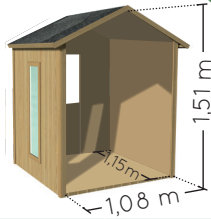

Ref. 785700 JAZZ

3-12
years

50
kg max.

One gate
-45 x 109 cm

3 windows
-26,5 x 89,5 cm + plexi (X1)
-89,5 x 26,5 cm + plexi (X1)
-98,5 x 56,5 cm (X1)

Floor !

Bitumen felt.

Covered playground with picnic table.

Counter.

Pre-assembled panels

11 mm

To be assembled by yourself.

x

↓ 35 cm
→ 134 cm
↙ 115 cm

100 kg

PRICE
incl. tax