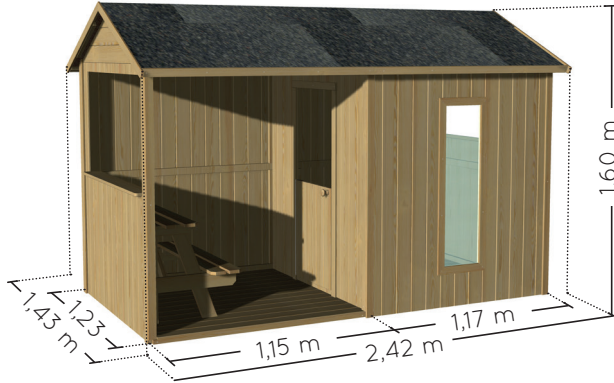

Ref. 785700 JAZZ

3-12
years

50
kg max.

One gate
-45 x 109 cm

3 windows
-26,5 x 89,5 cm + plexi (X1)
-89,5 x 26,5 cm + plexi (X1)
-98,5 x 56,5 cm (X1)

Floor !

Bitumen felt.

Covered playground with picnic table.

Counter.

Pre-assembled panels

11 mm

To be assembled by yourself.

x

↓ 35 cm
→ 134 cm
↙ 115 cm

100 kg

PRICE
incl. tax