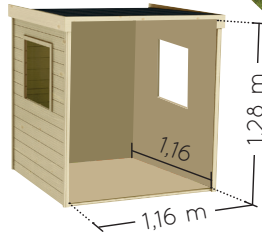

Ref. 4870 FIREFIGHTER

3-12
years

50
kg max.

2 windows
-57 x 45 cm

2 curtains
-111 x 120 mm

Floor.

Bitumen felt.

Pre-assembled panels

12 mm

Fabrics

To be assembled by yourself.

↓ 40 cm
→ 120 cm
↙ 80 cm

72 kg

PRICE
incl. tax

Complies with
current Toy regulations

non-contractual visuals