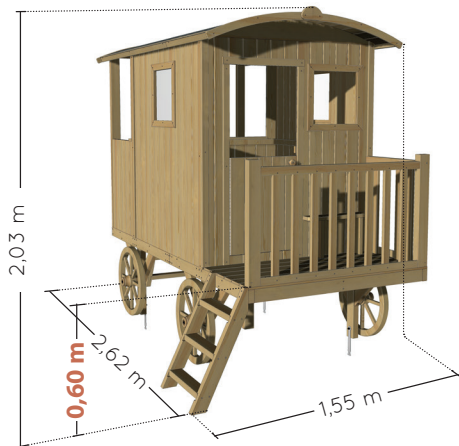

Ref. 782856 CARRY

3-12
years

50
kg max.

Complies with current Toy regulations

One gate
-45 x 109 cm

4 windows
-36 x 36 cm + plexi (x3)
-98,5 x 56,5 cm (x1)

Decorative fixed wheels.

Bitumen felt.

**More games ! :
bench, counter...**

Anchorage included.
To be sealed in a concrete block (not included).

Included !

Pre-assembled panels

11 mm

To be assembled by yourself.

↓ 40 cm
→ 150 cm
↙ 115 cm

124 kg