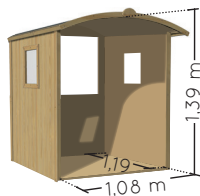

Ref. 782856 CARRY

3-12
years

50
kg max.

Complies with current Toy regulations

One gate
-45 x 109 cm

4 windows
-36 x 36 cm + plexi (x3)
-98,5 x 56,5 cm (x1)

Decorative fixed wheels.

Bitumen felt.

**More games ! :
bench, counter...**

Anchorage included.
To be sealed in a concrete block (not included).

Included !

Pre-assembled panels

11 mm

To be assembled by yourself.

↓ 40 cm
→ 150 cm
↙ 115 cm

124 kg