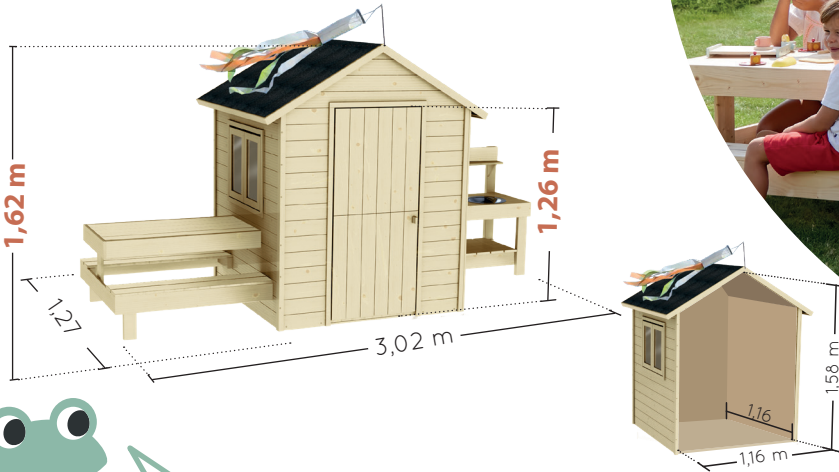

## Ref. 4859 BLANCHE

3-12  
years

50  
kg max.

Complies with current Toy regulations

**A high stable door!**  
-56 x 126 cm

**A double window, with plexi**  
-57 x 45 cm

**A solid floor.**  
16 mm

**Bitumen felt.**

**1 windsock, 1 Kitchen and 1 Picnic table.**

Pre-assembled panels

12 mm

To be assembled by yourself.

53 cm  
120 cm  
80 cm

116 kg

PRICE  
incl. tax

non-contractual visuals