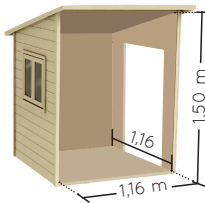

Ref. 4866 SAN DIEGO

3-12
years

50
kg max.

Complies with current Toy regulations

2 high openings !

-56 x 126 cm + stable door
-56 x 126 cm

A double window, with plexi

-57 x 45 cm

A solid floor.

16 mm

Bitumen felt.

1 windsock.

**1 pergola with a counter
and 2 chalkboards.**

Pre-assembled panels

12 mm

To be assembled by yourself.

58 cm
120 cm
80 cm

125 kg

PRICE
incl. tax

non-contractual visuals

Warning.

- Only for outdoor domestic use.
- Not suitable for children under 36 months.
- For children from 3 to 12 years (50 kg max)

* Against Fungi (Basidiomycètes)