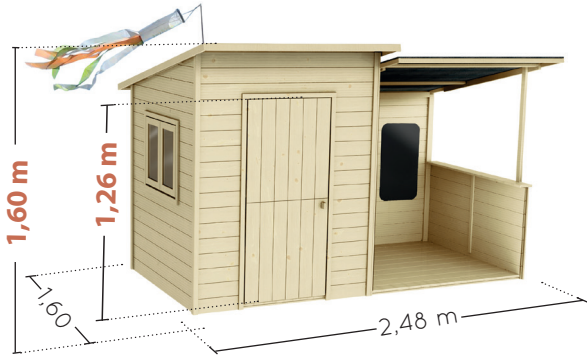

Ref. 4866 SAN DIEGO

3-12
years

50
kg max.

Complies with current Toy regulations

2 high openings !

-56 x 126 cm + stable door
-56 x 126 cm

A double window, with plexi

-57 x 45 cm

A solid floor.

16 mm

Bitumen felt.

1 windsock.

**1 pergola with a counter
and 2 chalkboards.**

Pre-assembled panels

12 mm

To be assembled by yourself.

58 cm
120 cm
80 cm

125 kg

PRICE
incl. tax

non-contractual visuals

Warning.

- Only for outdoor domestic use.
- Not suitable for children under 36 months.
- For children from 3 to 12 years (50 kg max)

* Against Fungi (Basidiomycètes)