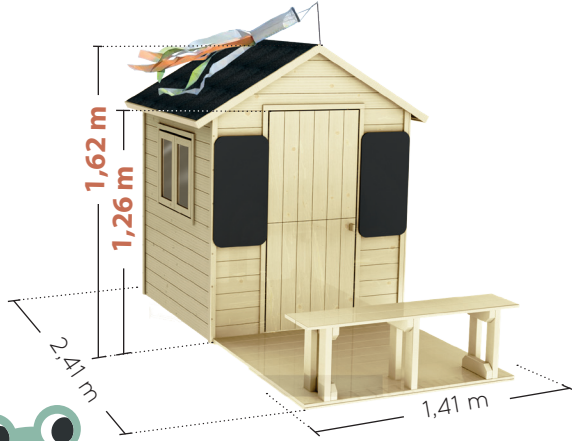

Ref. 4857 GRACE

3-12
years

50
kg max.

Complies with current Toy regulations

A high stable door!
-56 x 126 cm

A double window, with plexi
-57 x 45 cm

A solid floor.
16 mm

Bitumen felt.

1 windsock.

2 chalkboards and 1 large bench.

Pre-assembled panels

12 mm

To be assembled by yourself.

50 cm
120 cm
80 cm

108 kg

PRICE
incl. tax