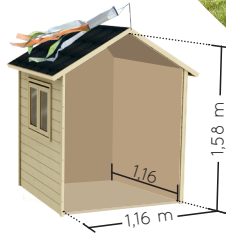

Ref. 4857 GRACE

3-12
years

50
kg max.

Complies with current Toy regulations

A high stable door!
-56 x 126 cm

A double window, with plexi
-57 x 45 cm

A solid floor.
16 mm

Bitumen felt.

1 windsock.

2 chalkboards and 1 large bench.

Pre-assembled panels

12 mm

To be assembled by yourself.

50 cm
120 cm
80 cm

108 kg

PRICE
incl. tax