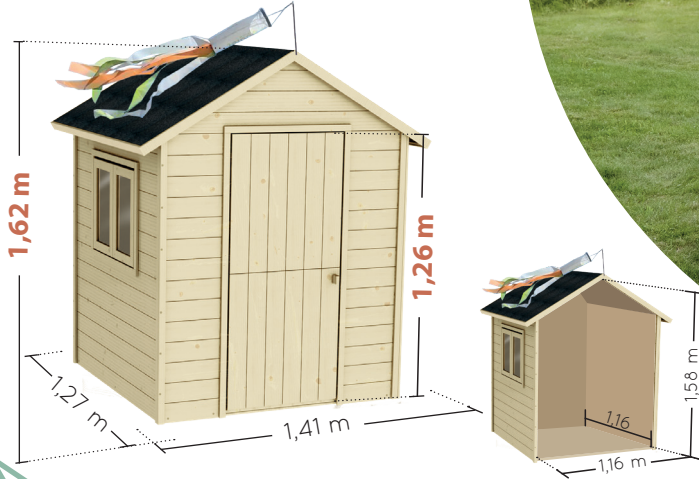

Ref. 4854 GARANCE

3-12
years

50
kg max.

A high stable door !
-56 x 126 cm

A double window, with plexi
-57 x 45 cm

A solid floor.
16 mm

Bitumen felt.

1 windsock.

Pre-assembled panels

12 mm

To be assembled by yourself.

45 cm
120 cm
80 cm

86 kg

PRICE
incl. tax

Complies with
current Toy regulations

non-contractual visuals