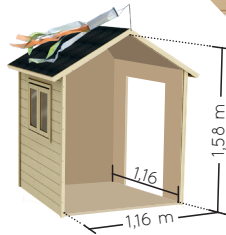

Ref. 4860 EUGÉNIE

3-12
years

50
kg max.

2 high openings !

-56 x 126 cm + stable door
-56 x 126 cm

A double window, with plexi

-57 x 45 cm

A solid floor.

16 mm

Bitumen felt.

1 windsock.

1 pergola with a counter.

Pre-assembled panels

12 mm

To be assembled by yourself.

↓ 54 cm
→ 120 cm
↙ 80 cm

112 kg

3 598740 048606

PRICE
incl. tax

Complies with
current Toy regulations

non-contractual visuals

Warning.

- Only for outdoor domestic use.
- Not suitable for children under 36 months.
- For children from 3 to 12 years (50 kg max)