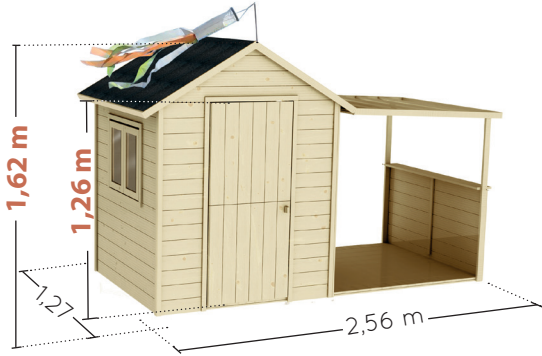

Ref. 4860 EUGÉNIE

3-12
years

50
kg max.

2 high openings !

-56 x 126 cm + stable door
-56 x 126 cm

A double window, with plexi

-57 x 45 cm

A solid floor.

16 mm

Bitumen felt.

1 windsock.

1 pergola with a counter.

Pre-assembled panels

12 mm

To be assembled by yourself.

↓ 54 cm
→ 120 cm
↙ 80 cm

112 kg

3 598740 048606

PRICE
incl. tax

Complies with
current Toy regulations

non-contractual visuals

Warning.

- Only for outdoor domestic use.
- Not suitable for children under 36 months.
- For children from 3 to 12 years (50 kg max)