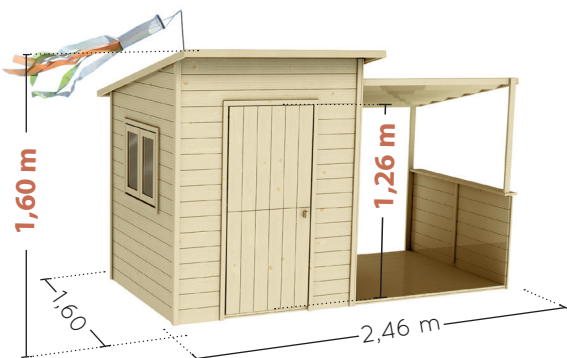

Ref. 5480 SANTA BARBARA

3-12
years

50
kg max.

Complies with current Toy regulations

2 high openings !
-56 x 126 cm + stable door
-56 x 126 cm

A double window, with plexi
-57 x 45 cm

A solid floor.
16 mm

Bitumen felt.

1 windsock.

1 pergola with a counter.

Pre-assembled panels

12 mm

To be assembled by yourself.

↓ 54 cm
→ 120 cm
↙ 80 cm

112 kg

PRICE
incl. tax