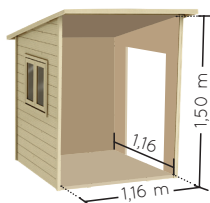

Ref. 5480 SANTA BARBARA

3-12
years

50
kg max.

Complies with current Toy regulations

2 high openings !
-56 x 126 cm + stable door
-56 x 126 cm

A double window, with plexi
-57 x 45 cm

A solid floor.
16 mm

Bitumen felt.

1 windsock.

1 pergola with a counter.

Pre-assembled panels

12 mm

To be assembled by yourself.

↓ 54 cm
→ 120 cm
↙ 80 cm

112 kg

PRICE
incl. tax