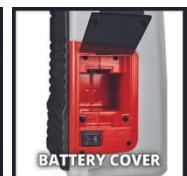

AUTOMATIC PUMP

FILLING LEVEL SCALE

BATTERY COVER

LARGE FILLING OPENING

STAINLESS STEEL LANCE

BATTERY & CHARGER NOT INCLUDED

18 V

15 LITRE