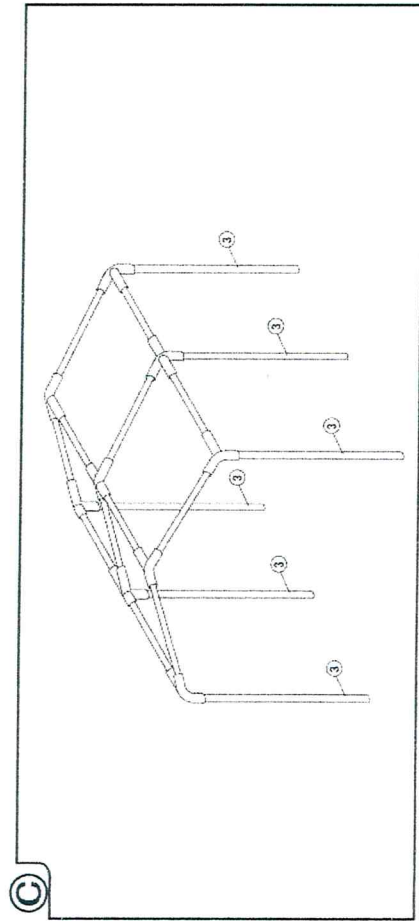

6 X ⑦

30X ⑧

36X ⑨

1 X ⑩

A

CC-2078

~~Greenhouse 6'X8'~~
1,80 x 2,40

-Parts List-

Quantity	Component	Description
6	A	Rafter
6	B	Apex and eave pole
6	C	Leg
4	D	Strut Bar
6		3 way joint
3		4 way joint
6		Base plate
6		Bolt
36		Bungee
30		Bolt
1		Roof

5

4

3

2

1