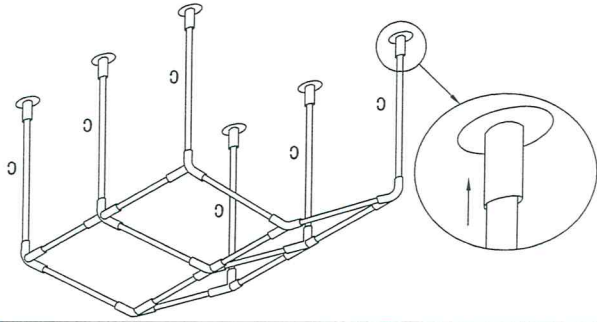

6 X ⑦

30X ⑧

36X ⑨

1 X ⑩

A

CC-2078

~~Greenhouse 6'X8'~~
1,80 x 2,40

-Parts List-

Quantity	Component	Description
6	A	Rafter
6	B	Apex and eave pole
6	C	Leg
4	D	Strut Bar
6		3 way joint
3		4 way joint
6		Base plate
6		Bolt
36		Bungee
30		Bolt
1		Roof

5

4

3

2

1