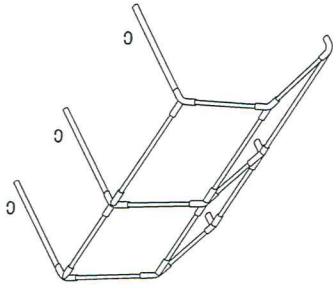

6 X ⑦

30X ⑧

36X ⑨

1 X ⑩

A

CC-2078

~~Greenhouse 6'X8'~~
1,80 x 2,40

-Parts List-

Quantity	Component	Description
6	A	Rafter
6	B	Apex and eave pole
6	C	Leg
4	D	Strut Bar
6		3 way joint
3		4 way joint
6		Base plate
6		Bolt
36		Bungee
30		Bolt
1		Roof

5

4

3

2

1