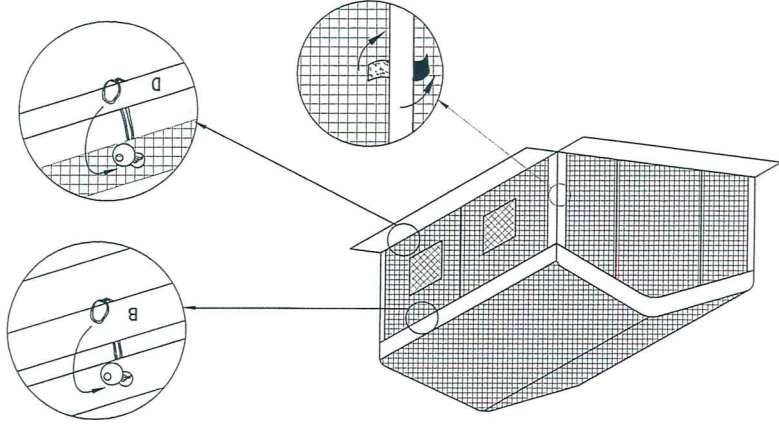

6 X ⑦

30X ⑧

36X ⑨

1 X ⑩

A

CC-2078

~~Greenhouse 6'X8'~~
1,80 x 2,40

-Parts List-

Quantity	Component	Description
6	A	Rafter
6	B	Apex and eave pole
6	C	Leg
4	D	Strut Bar
6		3 way joint
3		4 way joint
6		Base plate
6		Bolt
36		Bungee
30		Bolt
1		Roof

5

4

3

2

1