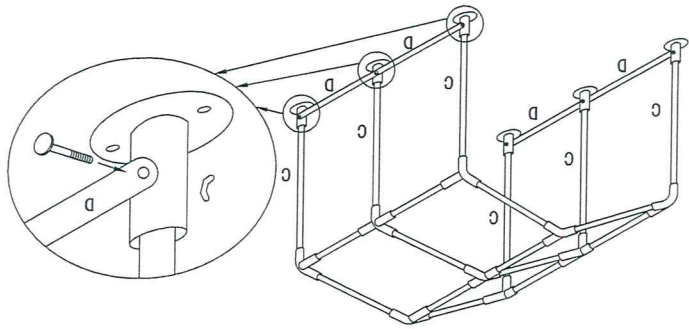

6 X ⑦

30X ⑧

36X ⑨

1 X ⑩

A

CC-2078

~~Greenhouse 6'X8'~~
1,80 x 2,40

-Parts List-

Quantity	Component	Description
6	A	Rafter
6	B	Apex and eave pole
6	C	Leg
4	D	Strut Bar
6		3 way joint
3		4 way joint
6		Base plate
6		Bolt
36		Bungee
30		Bolt
1		Roof

5

4

3

2

1