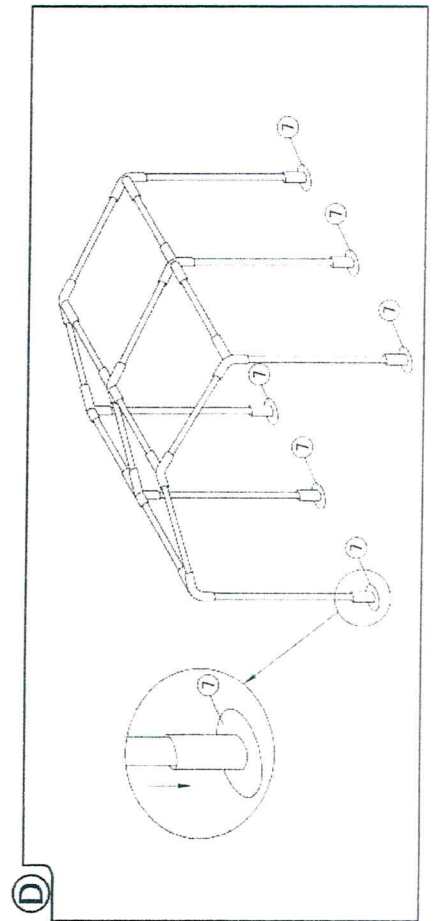

6 X ⑦

30X ⑧

36X ⑨

1 X ⑩

A

CC-2078

~~Greenhouse 6'X8'~~
1,80 x 2,40

-Parts List-

Quantity	Component	Description
6	A	Rafter
6	B	Apex and eave pole
6	C	Leg
4	D	Strut Bar
6		3 way joint
3		4 way joint
6		Base plate
6		Bolt
36		Bungee
30		Bolt
1		Roof

5

4

3

2

1