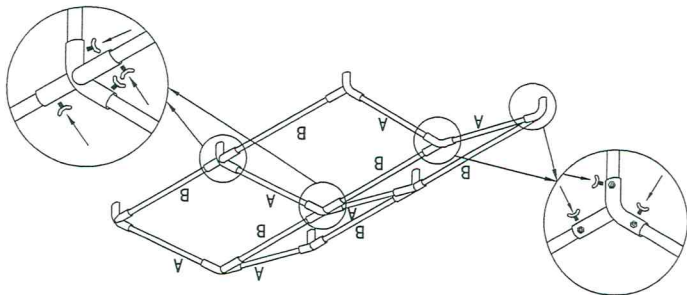

6 X ⑦

30X ⑧

36X ⑨

1 X ⑩

A

CC-2078

~~Greenhouse 6'X8'~~
1,80 x 2,40

-Parts List-

Quantity	Component	Description
6	A	Rafter
6	B	Apex and eave pole
6	C	Leg
4	D	Strut Bar
6		3 way joint
3		4 way joint
6		Base plate
6		Bolt
36		Bungee
30		Bolt
1		Roof

5

4

3

2

1