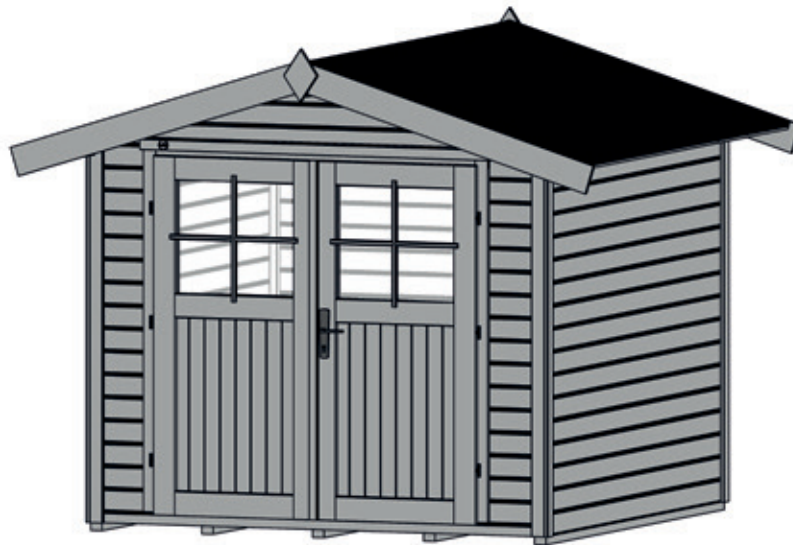

www.weka-holzbau.com

Gartenhaus

122.2421.40001
122.2421.43001
122.2421.45001
122.2421.46001

122.2424.40001
122.2424.43001
122.2424.45001
122.2424.46001

Montage-, Bedienungs- und Wartungsanleitung

Pos	Bild	Abmessung (mm)	Anzahl (Stück)	
			122.2421.4x0001	122.2424.4x0001
①	R002.0650.2050 R002.0650.2350 	40/60/2050 40/60/2350	5 -	- 5
②	R002.0350.2350 R002.0350.2700 	45/146/2350 45/146/2700	1 -	- 1
③	R002.0091.2350 	15,5/96/2350	23	27
④	R002.0091.1550 	15,5/96/1550	54	62
⑤	R002.0530.1775 	15/45/1775	3	4
⑥	R002.0425.1950 R010.0425.1950 	18,5/70/1950	8	8
⑦	G100.07.0067 G100.07.1019 	18,5/146/1610	4	4